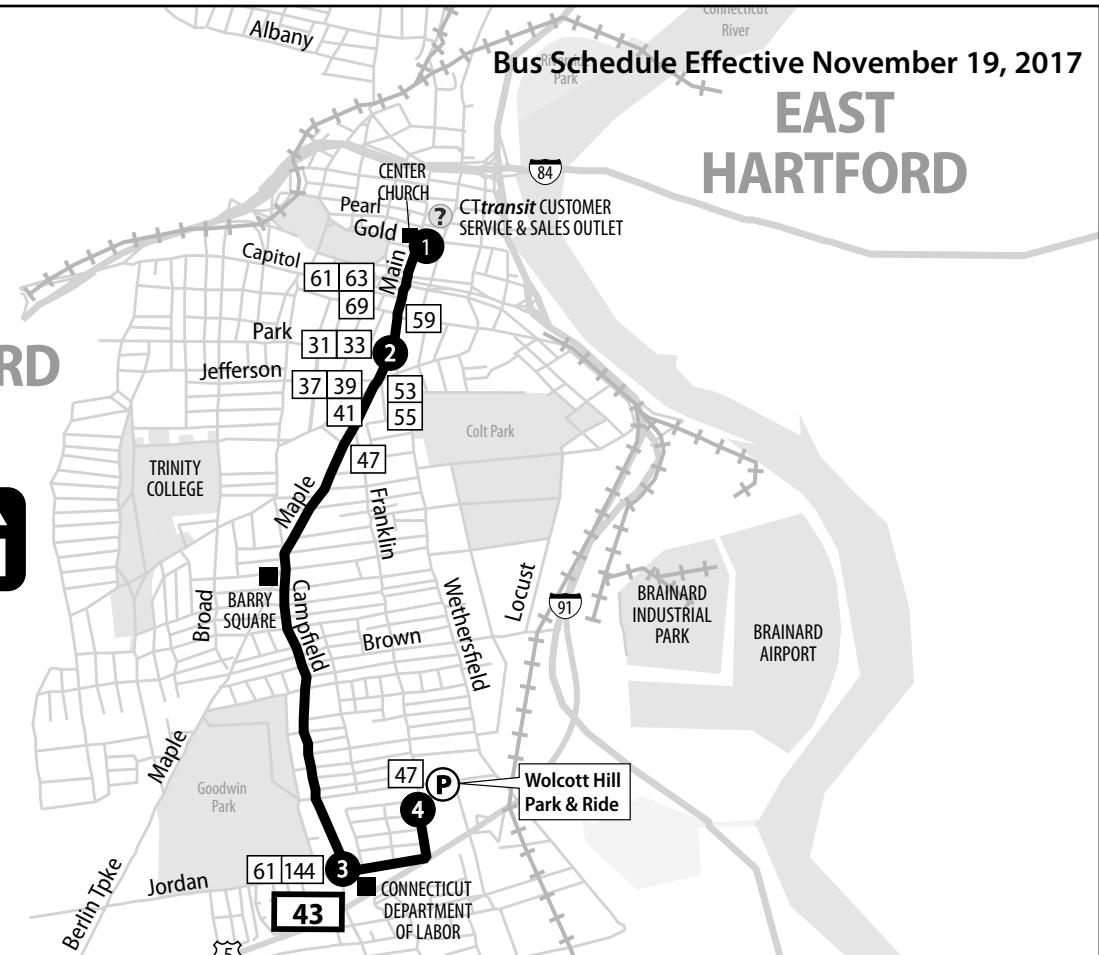

# 43 CAMPFIELD AVENUE

43 Jordan Lane

Bus Schedule Effective November 19, 2017

## WETHERSFIELD

**WHAT THE SYMBOLS ON THE MAP MEAN**

- 1** Timepoints are places the bus is scheduled to reach at a specific time (listed on the schedule). The timepoints are not the only places the bus will stop along the route.
- 61** Transfer Points show connections with other bus routes. The connecting route number is in the box. This is an example of where to transfer to the "61" route.
- 43** Route terminus (end of line for route branch indicated)
- P** Park & Ride Lots offer free parking.

**TRANSFER POLICY**

Free transfers are valid for unlimited rides on local CTtransit & CTstrak buses, going in any direction, for two hours from time issued, until printed time and date of expiration. A transfer is issued at the time the fare is paid upon boarding.

Transfer is free from an express bus to a local bus. To transfer from a local bus to an express bus, the local fare is deducted from the express cash fare.

**KEY**

- TICKET VENDING MACHINE
- CTtransit CUSTOMER SERVICE & SALES OUTLET
- FREE DASH SHUTTLE BUS STOP 7AM-7PM Weekdays
- LOCAL OR EXPRESS BUS STOP
- CTstrak BUS STOP