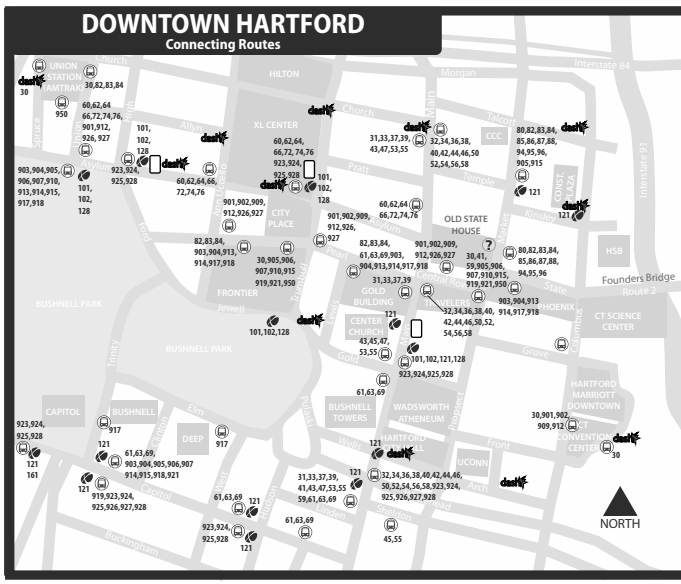

# 43 CAMPFIELD AVENUE

43 Jordan Lane

Bus Schedule Effective November 19, 2017

## EAST HARTFORD

## WETHERSFIELD

**WHAT THE SYMBOLS ON THE MAP MEAN**

- 1** Timepoints are places the bus is scheduled to reach at a specific time (listed on the schedule). The timepoints are not the only places the bus will stop along the route.
- 61** Transfer Points show connections with other bus routes. The connecting route number is in the box. This is an example of where to transfer to the "61" route.
- 43** Route terminus (end of line for route branch indicated)
- P** Park & Ride Lots offer free parking.

**TRANSFER POLICY**

Free transfers are valid for unlimited rides on local CTtransit & CTstrak buses, going in any direction, for two hours from time issued, until printed time and date of expiration. A transfer is issued at the time the fare is paid upon boarding.