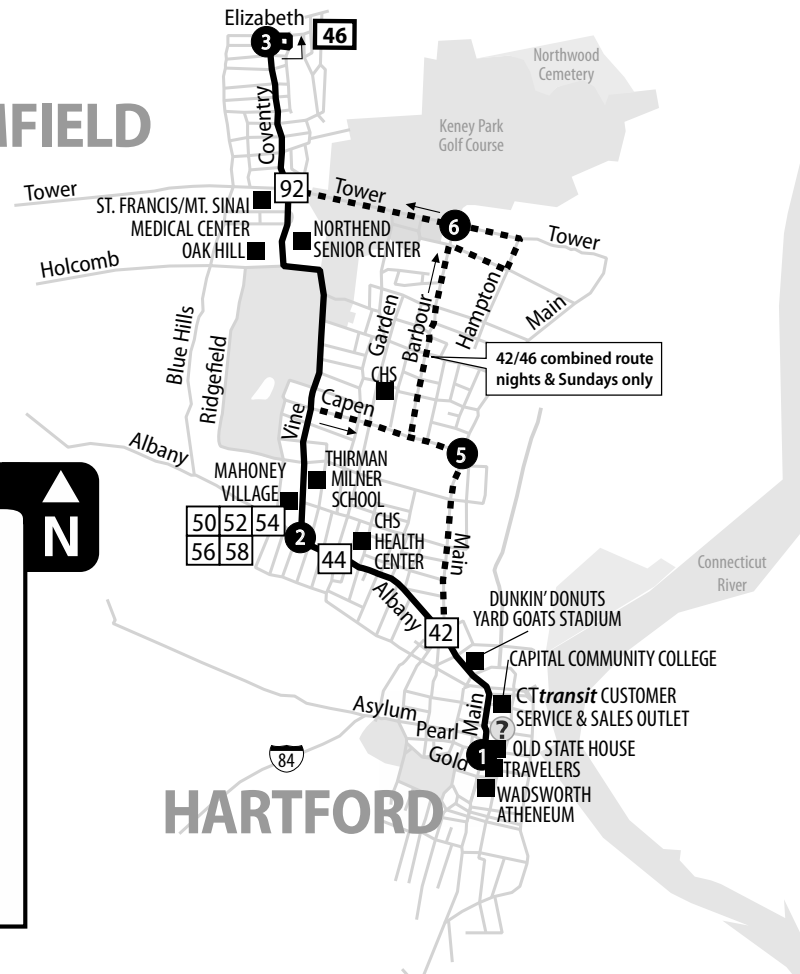

BLOOMFIELD

WHAT THE SYMBOLS ON THE MAP MEAN

1 Timepoints are places the bus is scheduled to reach at a specific time (listed on the schedule). The timepoints are not the only places the bus will stop along the route.

--- Part-Time Route

42 Transfer Points show connections with other bus routes. The connecting route number is in the box. This is an example of where to transfer to the "42" route.

46 Route terminus (end of line for route branch indicated)