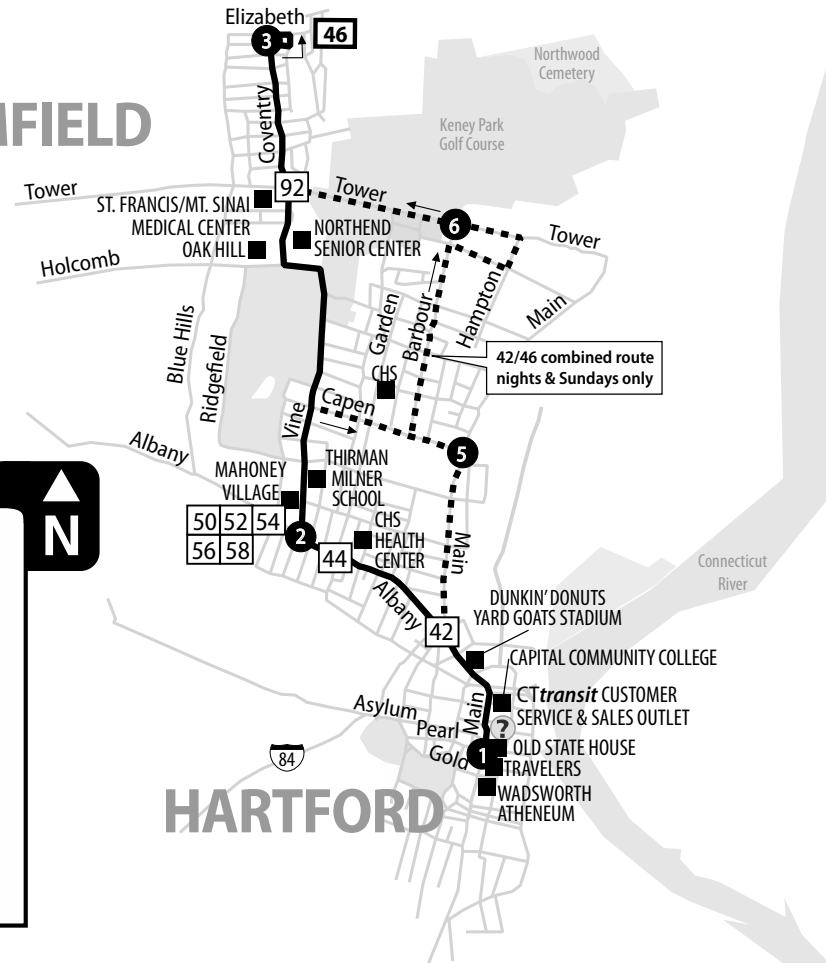

**BLOOMFIELD**

**WHAT THE SYMBOLS ON THE MAP MEAN**

**1** Timepoints are places the bus is scheduled to reach at a specific time (listed on the schedule). The timepoints are not the only places the bus will stop along the route.

**---** Part-Time Route

**42** Transfer Points show connections with other bus routes. The connecting route number is in the box. This is an example of where to transfer to the "42" route.

**46** Route terminus (end of line for route branch indicated)