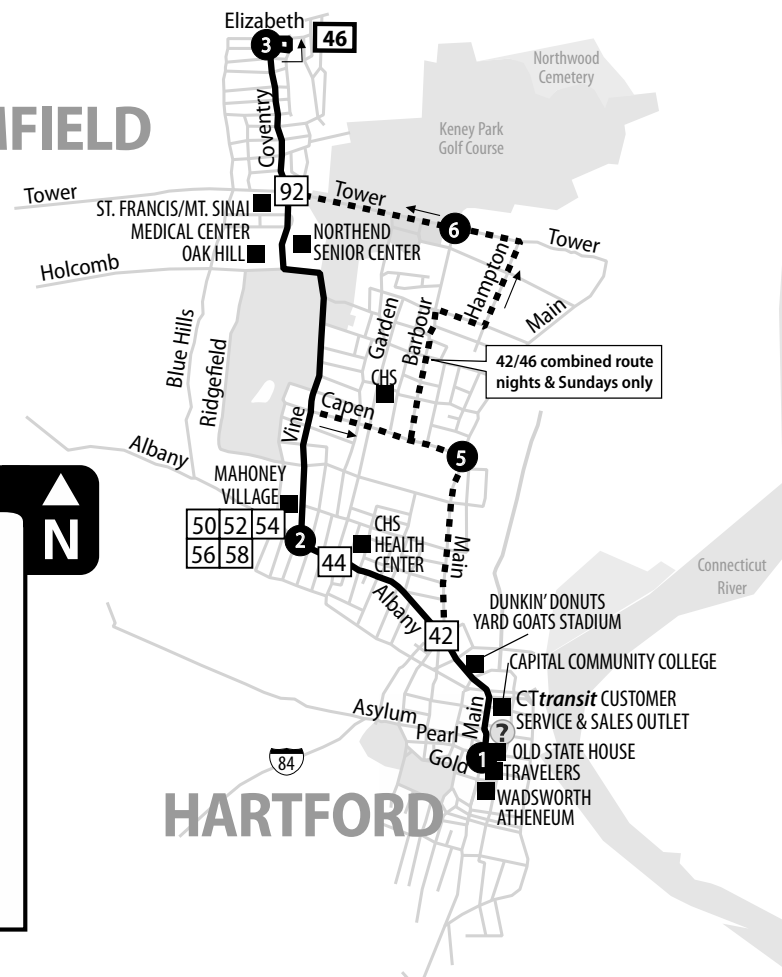

BLOOMFIELD

WHAT THE SYMBOLS ON THE MAP MEAN

1 Timepoints are places the bus is scheduled to reach at a specific time (listed on the schedule). The timepoints are not the only places the bus will stop along the route.

--- Part-Time Route

42 Transfer Points show connections with other bus routes. The connecting route number is in the box. This is an example of where to transfer to the "42" route.

46 Route terminus (end of line for route branch indicated)