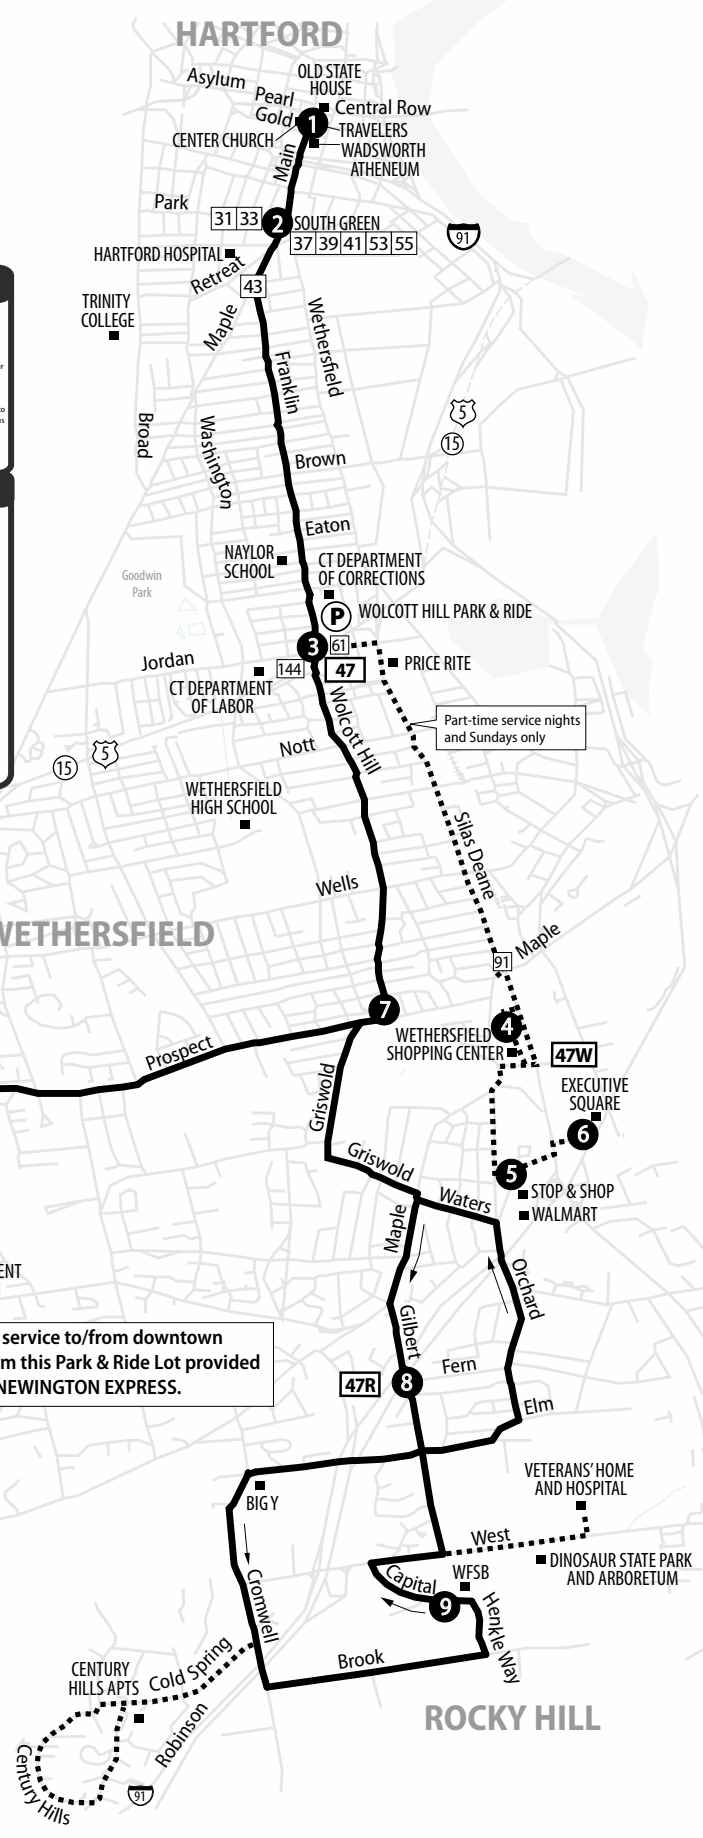

47 FRANKLIN AVENUE

Bus Schedule Effective September 15, 2019

- 47 Jordan Lane
- 47B Berlin Turnpike
- 47R Rose Hill
- 47W Wethersfield Shopping Center

DOWNTOWN HARTFORD

Connecting Routes

TRANSFER POLICY

Free transfers are valid for unlimited rides on local CTtransit & CTfastrak buses, going in any direction, for two hours from time issued, until printed time and date of expiration. A transfer is issued at the time the fare is paid upon boarding.

Transfer is free from an express bus to a local bus. To transfer from a local bus to an express bus, the local fare is deducted from the express cash fare.

KEY

- TICKET VENDING MACHINE
- CTtransit CUSTOMER SERVICE & SALES OUTLET
- FREE DASH SHUTTLE 7am-7pm Weekdays
- LOCAL OR EXPRESS BUS STOP
- CTfastrak BUS STOP

For the safety of our customers, buses serving the Berlin Turnpike will stop only at marked bus stops.

Express Bus service to/from downtown Hartford from this Park & Ride Lot provided by the 907-NEWINGTON EXPRESS.

ROCKY HILL