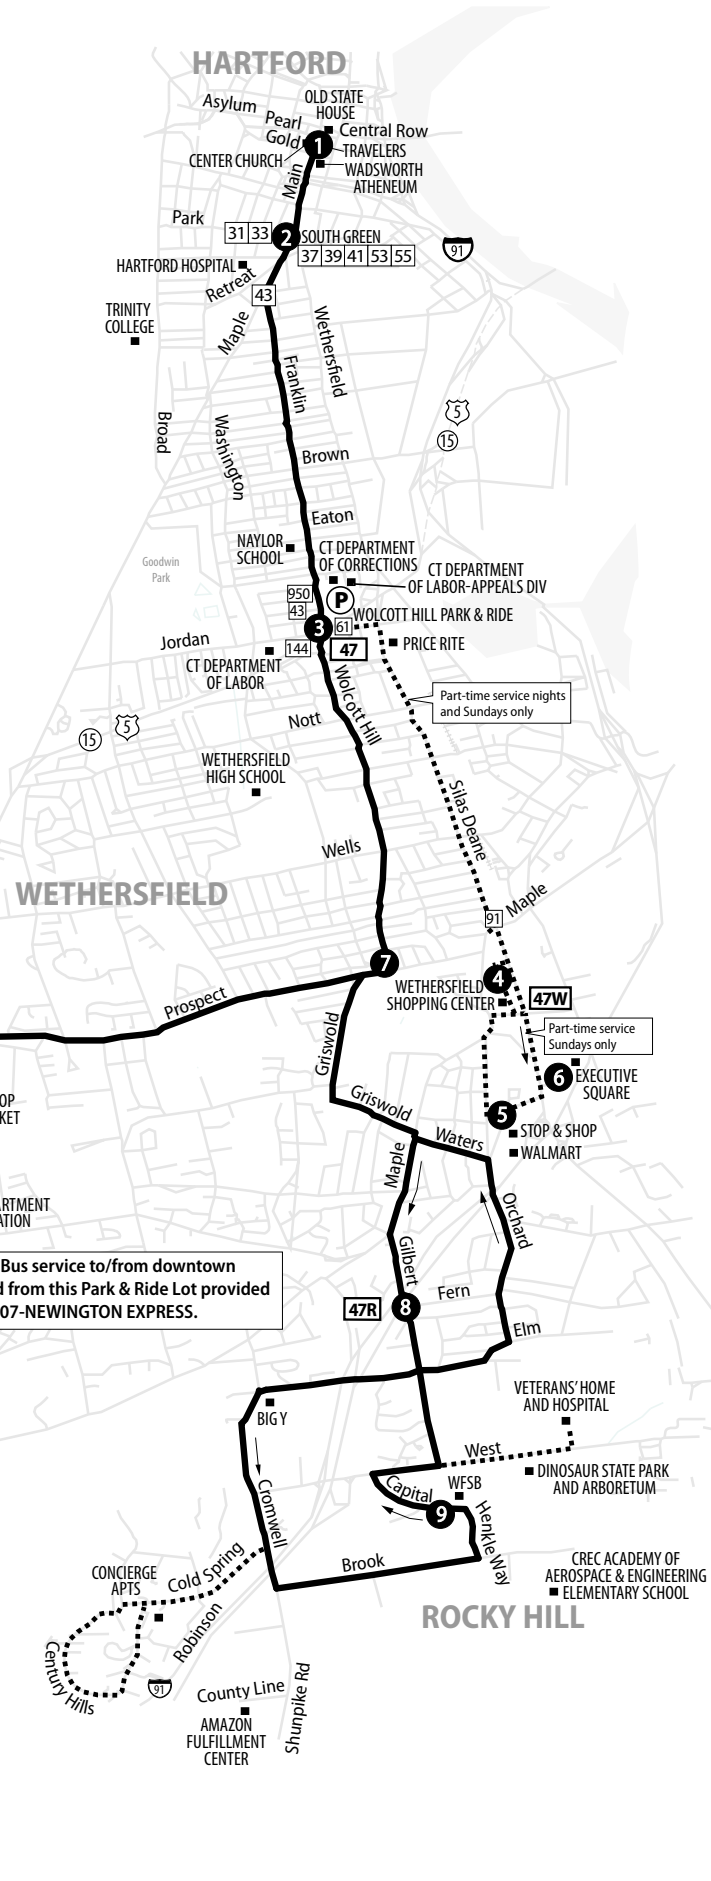

# 47 FRANKLIN AVENUE

Bus Schedule Effective August 22, 2021

- 47 Wolcott Hill Park & Ride
- 47B Berlin Turnpike
- 47R Rose Hill
- 47W Wethersfield Shopping Center

**WHAT THE SYMBOLS ON THE MAP MEAN**

- 1** Timepoints are places the bus is scheduled to reach at a specific time (listed on the schedule). The timepoints are not the only places the bus will stop along the route.
- 61** Transfer Points show connections with other bus routes. The connecting route number is in the box. This is an example of where to transfer to the "61" route.
- Part-time routing is shown for areas where the bus does not always travel. Refer to the schedule for trips that take the part-time route.
- P** Park & Ride Lots offer free parking.

For the safety of our customers, buses serving the Berlin Turnpike will stop only at marked bus stops.

Express Bus service to/from downtown Hartford from this Park & Ride Lot provided by the 907-NEWINGTON EXPRESS.

**TRANSFER POLICY**

Free transfers are valid for unlimited rides on local CTtransit & CTfastrak buses, going in any direction, for two hours from time issued, until printed time and date of expiration. A transfer is issued at the time the fare is paid upon boarding.

Transfer is free from an express bus to a local bus. To transfer from a local bus to an express bus, the local fare is deducted from the express cash fare.

**KEY**

- TICKET VENDING MACHINE
- CTtransit CUSTOMER SERVICE & SALES OUTLET
- FREE DASH SHUTTLE BUS STOP 7am-7pm Weekdays
- LOCAL OR EXPRESS BUS STOP
- CTfastrak BUS STOP