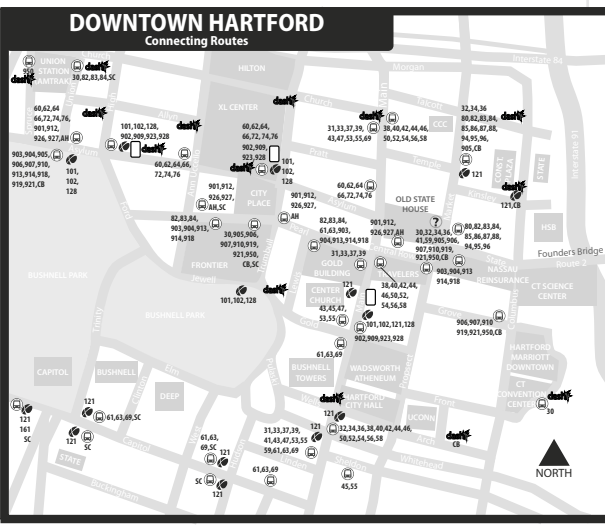

# 47 FRANKLIN AVENUE

Bus Schedule Effective August 22, 2021

- 47 Wolcott Hill Park & Ride
- 47B Berlin Turnpike
- 47R Rose Hill
- 47W Wethersfield Shopping Center

**WHAT THE SYMBOLS ON THE MAP MEAN**

- 1** Timepoints are places the bus is scheduled to reach at a specific time (listed on the schedule). The timepoints are not the only places the bus will stop along the route.
- 61** Transfer Points show connections with other bus routes. The connecting route number is in the box. This is an example of where to transfer to the "61" route.
- Part-time routing is shown for areas where the bus does not always travel. Refer to the schedule for trips that take the part-time route.
- P** Park & Ride Lots offer free parking.

For the safety of our customers, buses serving the Berlin Turnpike will stop only at marked bus stops.

Express Bus service to/from downtown Hartford from this Park & Ride Lot provided by the 907-NEWINGTON EXPRESS.

**TRANSFER POLICY**

Free transfers are valid for unlimited rides on local CTtransit & CTfastrak buses, going in any direction, for two hours from time issued, until printed time and date of expiration. A transfer is issued at the time the fare is paid upon boarding.

Transfer is free from an express bus to a local bus. To transfer from a local bus to an express bus, the local fare is deducted from the express cash fare.

**KEY**

- TICKET VENDING MACHINE
- CTtransit CUSTOMER SERVICE & SALES OUTLET
- FREE DASH SHUTTLE BUS STOP 7am-7pm Weekdays
- LOCAL OR EXPRESS BUS STOP
- CTfastrak BUS STOP