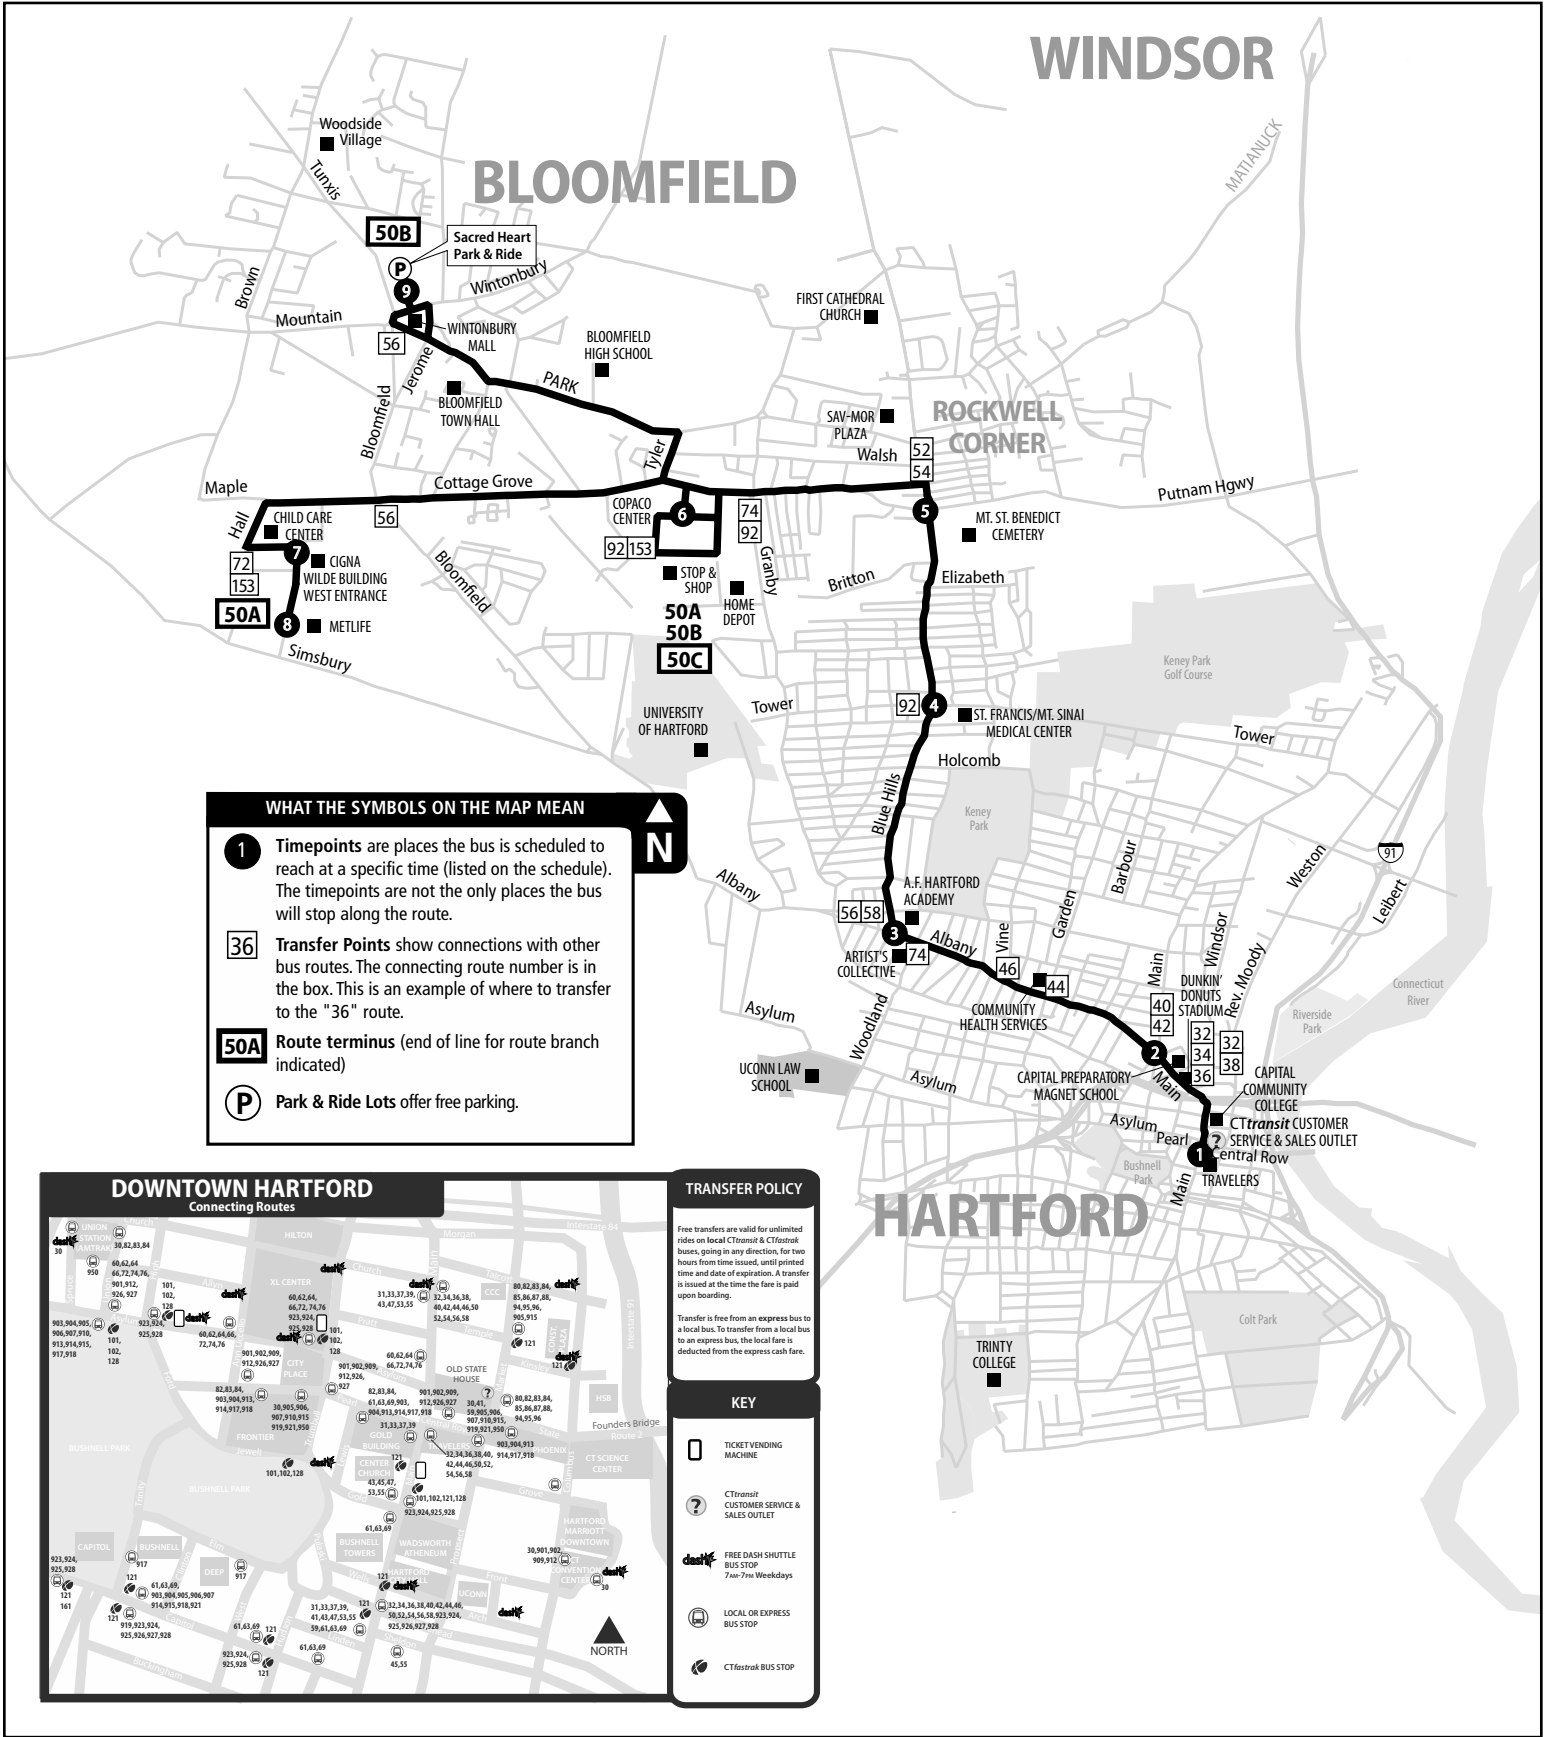

# 50 BLUE HILLS AVENUE-COTTAGE GROVE

Bus Schedule Effective December 2, 2018

- 50A CIGNA/MetLife
- 50B Bloomfield Center
- 50C Copaco

**WHAT THE SYMBOLS ON THE MAP MEAN**

- 1** Timepoints are places the bus is scheduled to reach at a specific time (listed on the schedule). The timepoints are not the only places the bus will stop along the route.
- 36** Transfer Points show connections with other bus routes. The connecting route number is in the box. This is an example of where to transfer to the "36" route.
- 50A** Route terminus (end of line for route branch indicated)
- P** Park & Ride Lots offer free parking.

**TRANSFER POLICY**

Free transfers are valid for unlimited rides on local CTtransit & CTfastrak buses, going in any direction, for two hours from time issued, until printed time and date of expiration. A transfer is issued at the time the fare is paid upon boarding.

Transfer is free from an express bus to a local bus. To transfer from a local bus to an express bus, the local fare is deducted from the express cash fare.

**KEY**

- TICKET VENDING MACHINE
- CTtransit CUSTOMER SERVICE & SALES OUTLET
- FREE DASH SHUTTLE BUS STOP (7am-7pm Weekdays)
- LOCAL OR EXPRESS BUS STOP
- CTfastrak BUS STOP