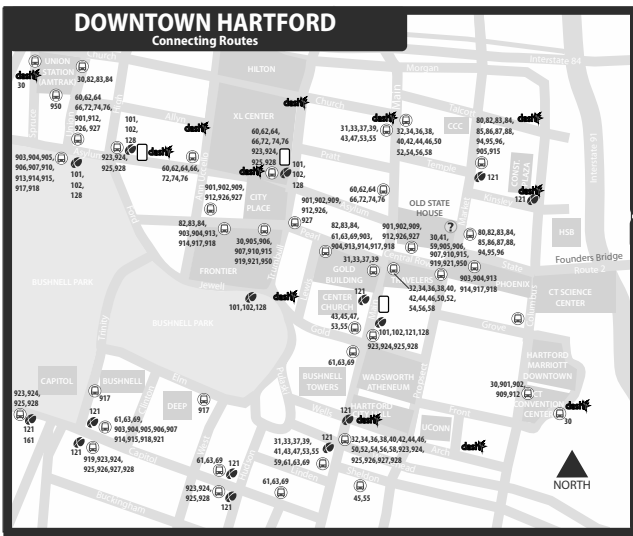

# 50 BLUE HILLS AVENUE-COTTAGE GROVE

Bus Schedule Effective December 2, 2018

- 50A CIGNA/MetLife
- 50B Bloomfield Center
- 50C Copaco

**WHAT THE SYMBOLS ON THE MAP MEAN**

- 1** Timepoints are places the bus is scheduled to reach at a specific time (listed on the schedule). The timepoints are not the only places the bus will stop along the route.
- 36** Transfer Points show connections with other bus routes. The connecting route number is in the box. This is an example of where to transfer to the "36" route.
- 50A** Route terminus (end of line for route branch indicated)
- P** Park & Ride Lots offer free parking.

**TRANSFER POLICY**

Free transfers are valid for unlimited rides on local CTtransit & CTfastrak buses, going in any direction, for two hours from time issued, until printed time and date of expiration. A transfer is issued at the time the fare is paid upon boarding.

Transfer is free from an express bus to a local bus. To transfer from a local bus to an express bus, the local fare is deducted from the express cash fare.

**KEY**

- TICKET VENDING MACHINE
- CTtransit CUSTOMER SERVICE & SALES OUTLET
- FREE DASH SHUTTLE BUS STOP (7am-7pm Weekdays)
- LOCAL OR EXPRESS BUS STOP
- CTfastrak BUS STOP