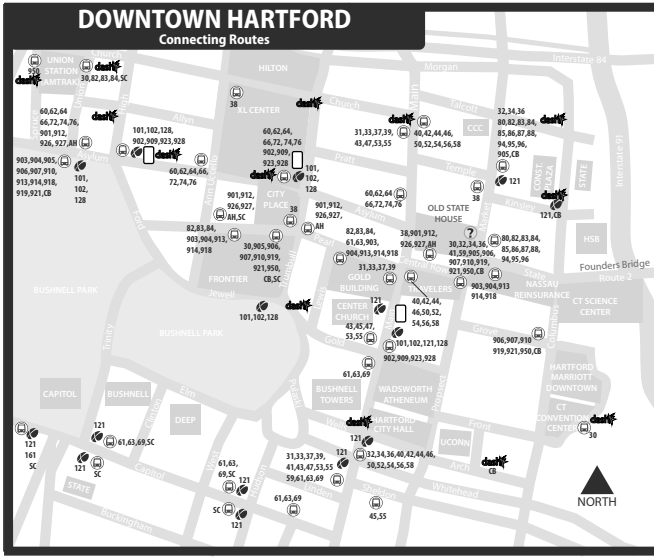

50 BLUE HILLS AVENUE-COTTAGE GROVE

Bus Schedule Effective January 3, 2023

- 50A CIGNA/MetLife
- 50B Bloomfield Center
- 50C Copaco

WHAT THE SYMBOLS ON THE MAP MEAN

- 1** Timepoints are places the bus is scheduled to reach at a specific time (listed on the schedule). The timepoints are not the only places the bus will stop along the route.
- 36** Transfer Points show connections with other bus routes. The connecting route number is in the box. This is an example of where to transfer to the "36" route.
- 50A** Route terminus (end of line for route branch indicated)
- P** Park & Ride Lots offer free parking.

TRANSFER POLICY

Free transfers are valid for unlimited rides on local CTtransit & CTstreak buses, going in any direction, for two hours from time issued, until printed time and date of expiration. A transfer is issued at the time the fare is paid upon boarding.

Transfer is free from an express bus to a local bus. To transfer from a local bus to an express bus, the local fare is deducted from the express cash fare.

KEY

- TICKET VENDING MACHINE
- CTtransit CUSTOMER SERVICE & SALES OUTLET
- FREE DASH SHUTTLE BUS STOP
Tue-Fri Weekdays
- LOCAL OR EXPRESS BUS STOP
- CTstreak BUS STOP