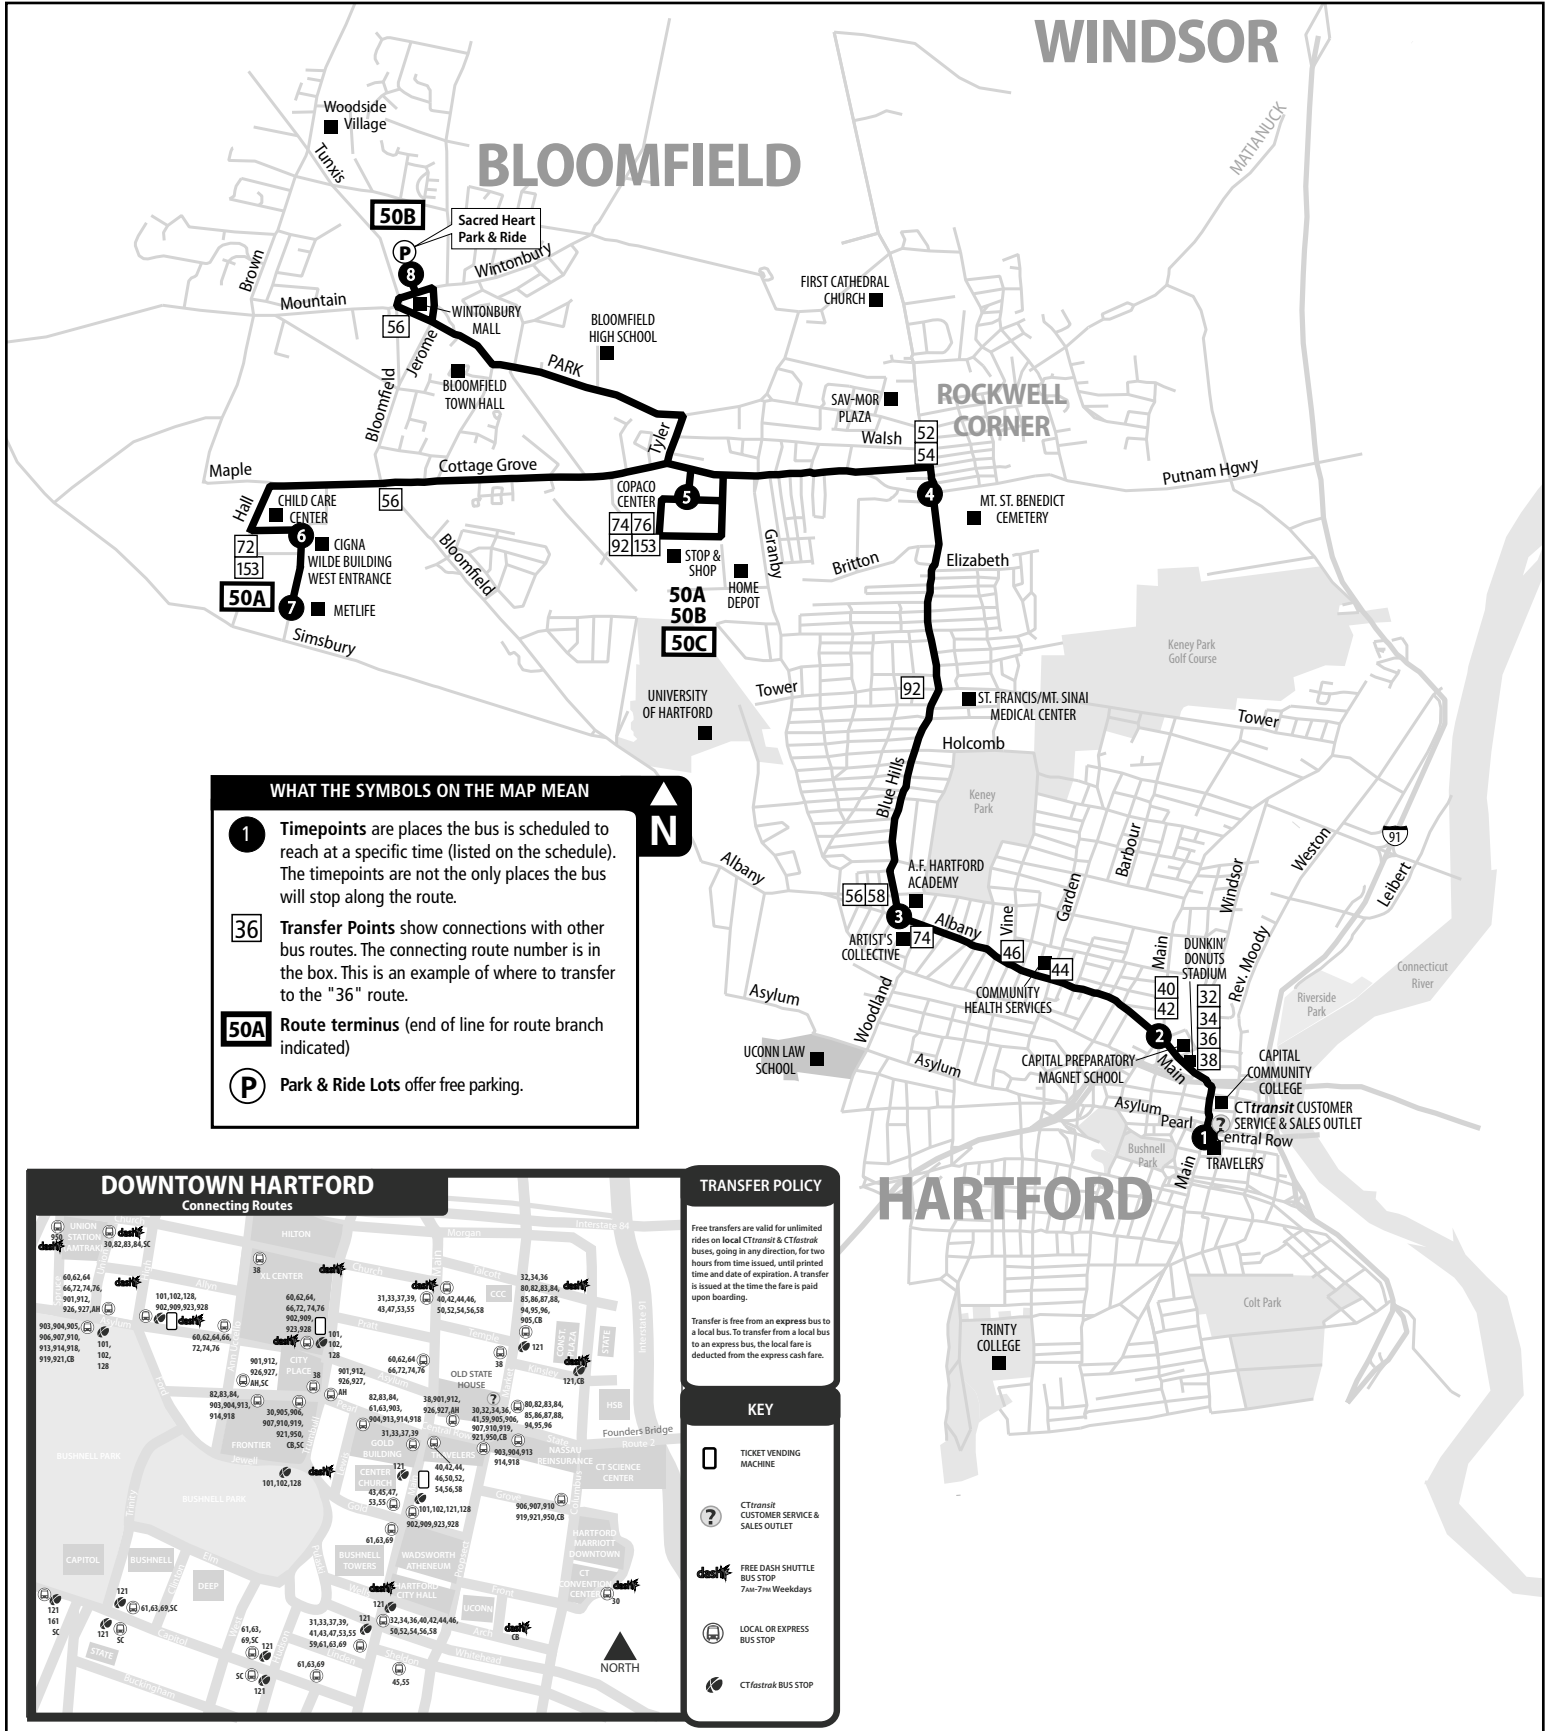

50 BLUE HILLS AVENUE-COTTAGE GROVE

Bus Schedule Effective January 3, 2023

- 50A CIGNA/MetLife
- 50B Bloomfield Center
- 50C Copaco

WHAT THE SYMBOLS ON THE MAP MEAN

- 1** Timepoints are places the bus is scheduled to reach at a specific time (listed on the schedule). The timepoints are not the only places the bus will stop along the route.
- 36** Transfer Points show connections with other bus routes. The connecting route number is in the box. This is an example of where to transfer to the "36" route.
- 50A** Route terminus (end of line for route branch indicated)
- P** Park & Ride Lots offer free parking.

TRANSFER POLICY

Free transfers are valid for unlimited rides on local CTtransit & CTstreak buses, going in any direction, for two hours from time issued, until printed time and date of expiration. A transfer is issued at the time the fare is paid upon boarding.

Transfer is free from an express bus to a local bus. To transfer from a local bus to an express bus, the local fare is deducted from the express cash fare.

KEY

- TICKET VENDING MACHINE
- CTtransit CUSTOMER SERVICE & SALES OUTLET
- FREE DASH SHUTTLE BUS STOP
Tue-Fri Weekdays
- LOCAL OR EXPRESS BUS STOP
- CTstreak BUS STOP