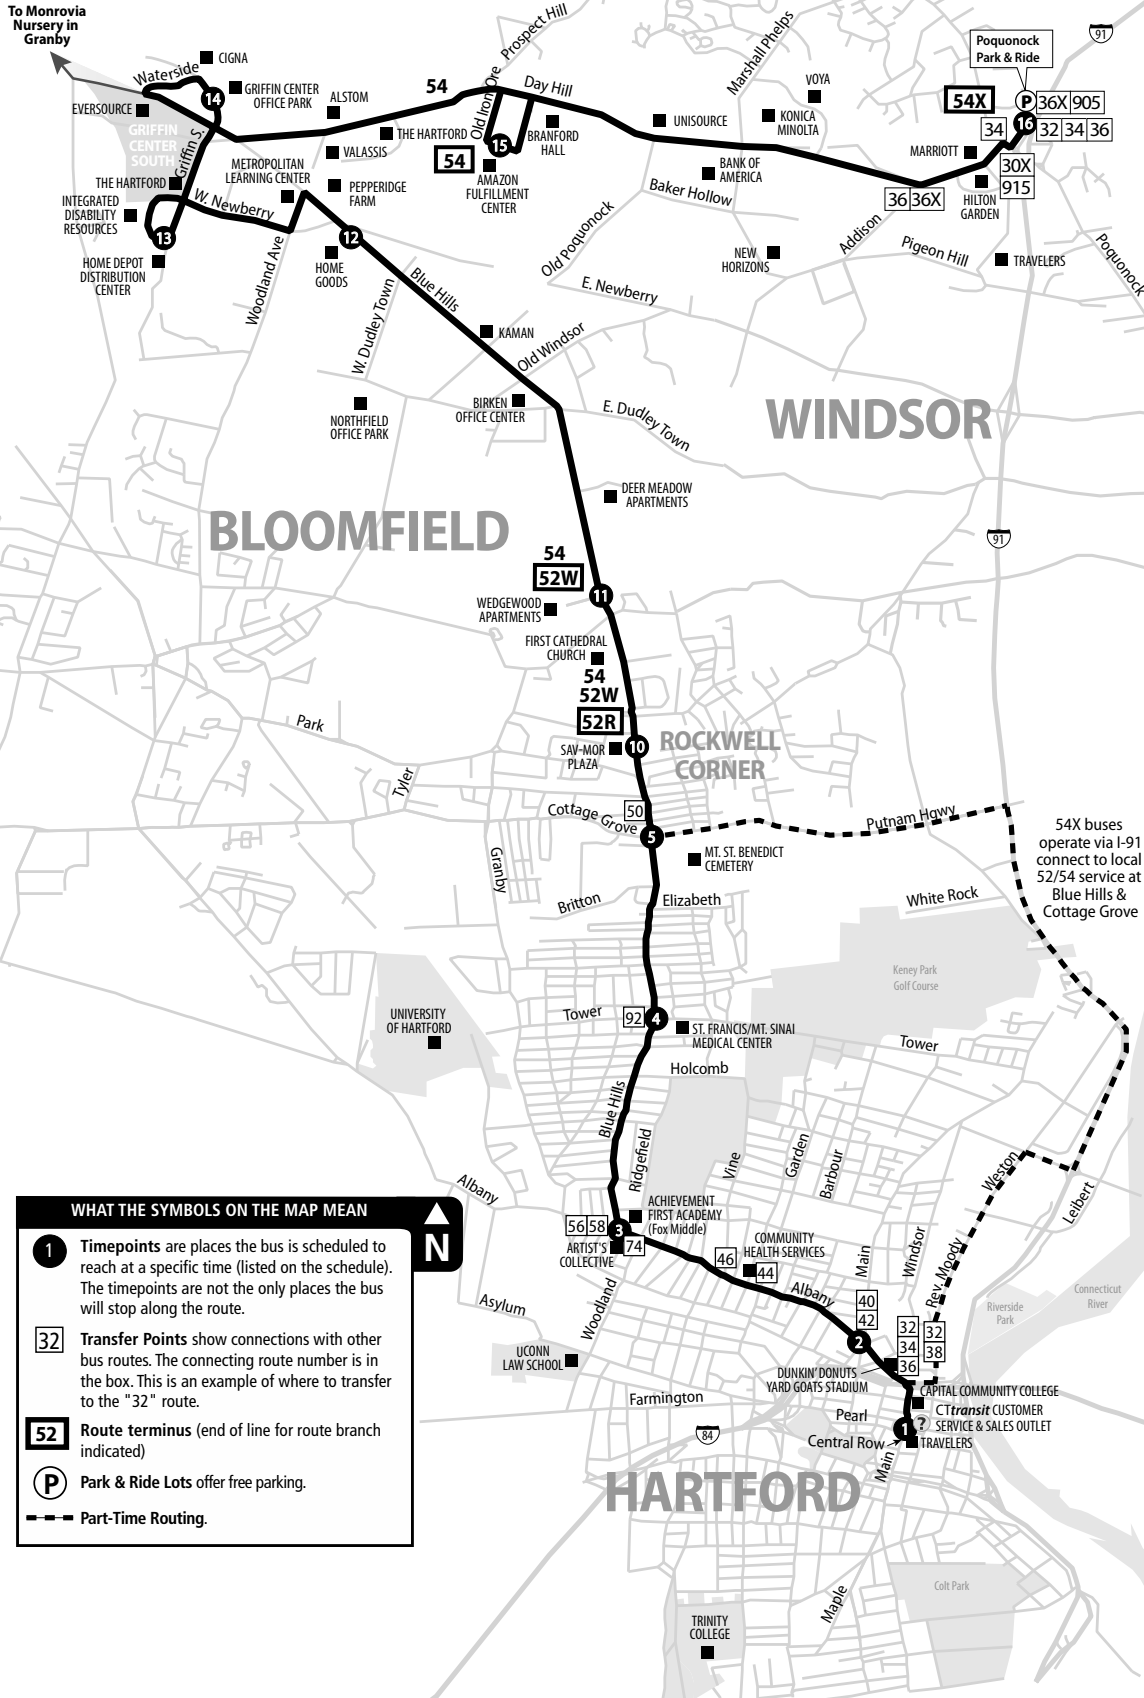

52 BLUE HILLS AVENUE

54 BLUE HILLS AVENUE

Bus Schedule
Effective
August 13, 2017

52R Rockwell Corner
52W Wedgewood

54 Blue Hills Ext.
54X Blue Hills Ext. Express

52 ● BLUE HILLS AVENUE

52R Rockwell Corner
52W Wedgewood

54 ● BLUE HILLS AVENUE

54 Blue Hills Ext.
54X Blue Hills Ext. Express

Bus Schedule
Effective
August 13, 2017