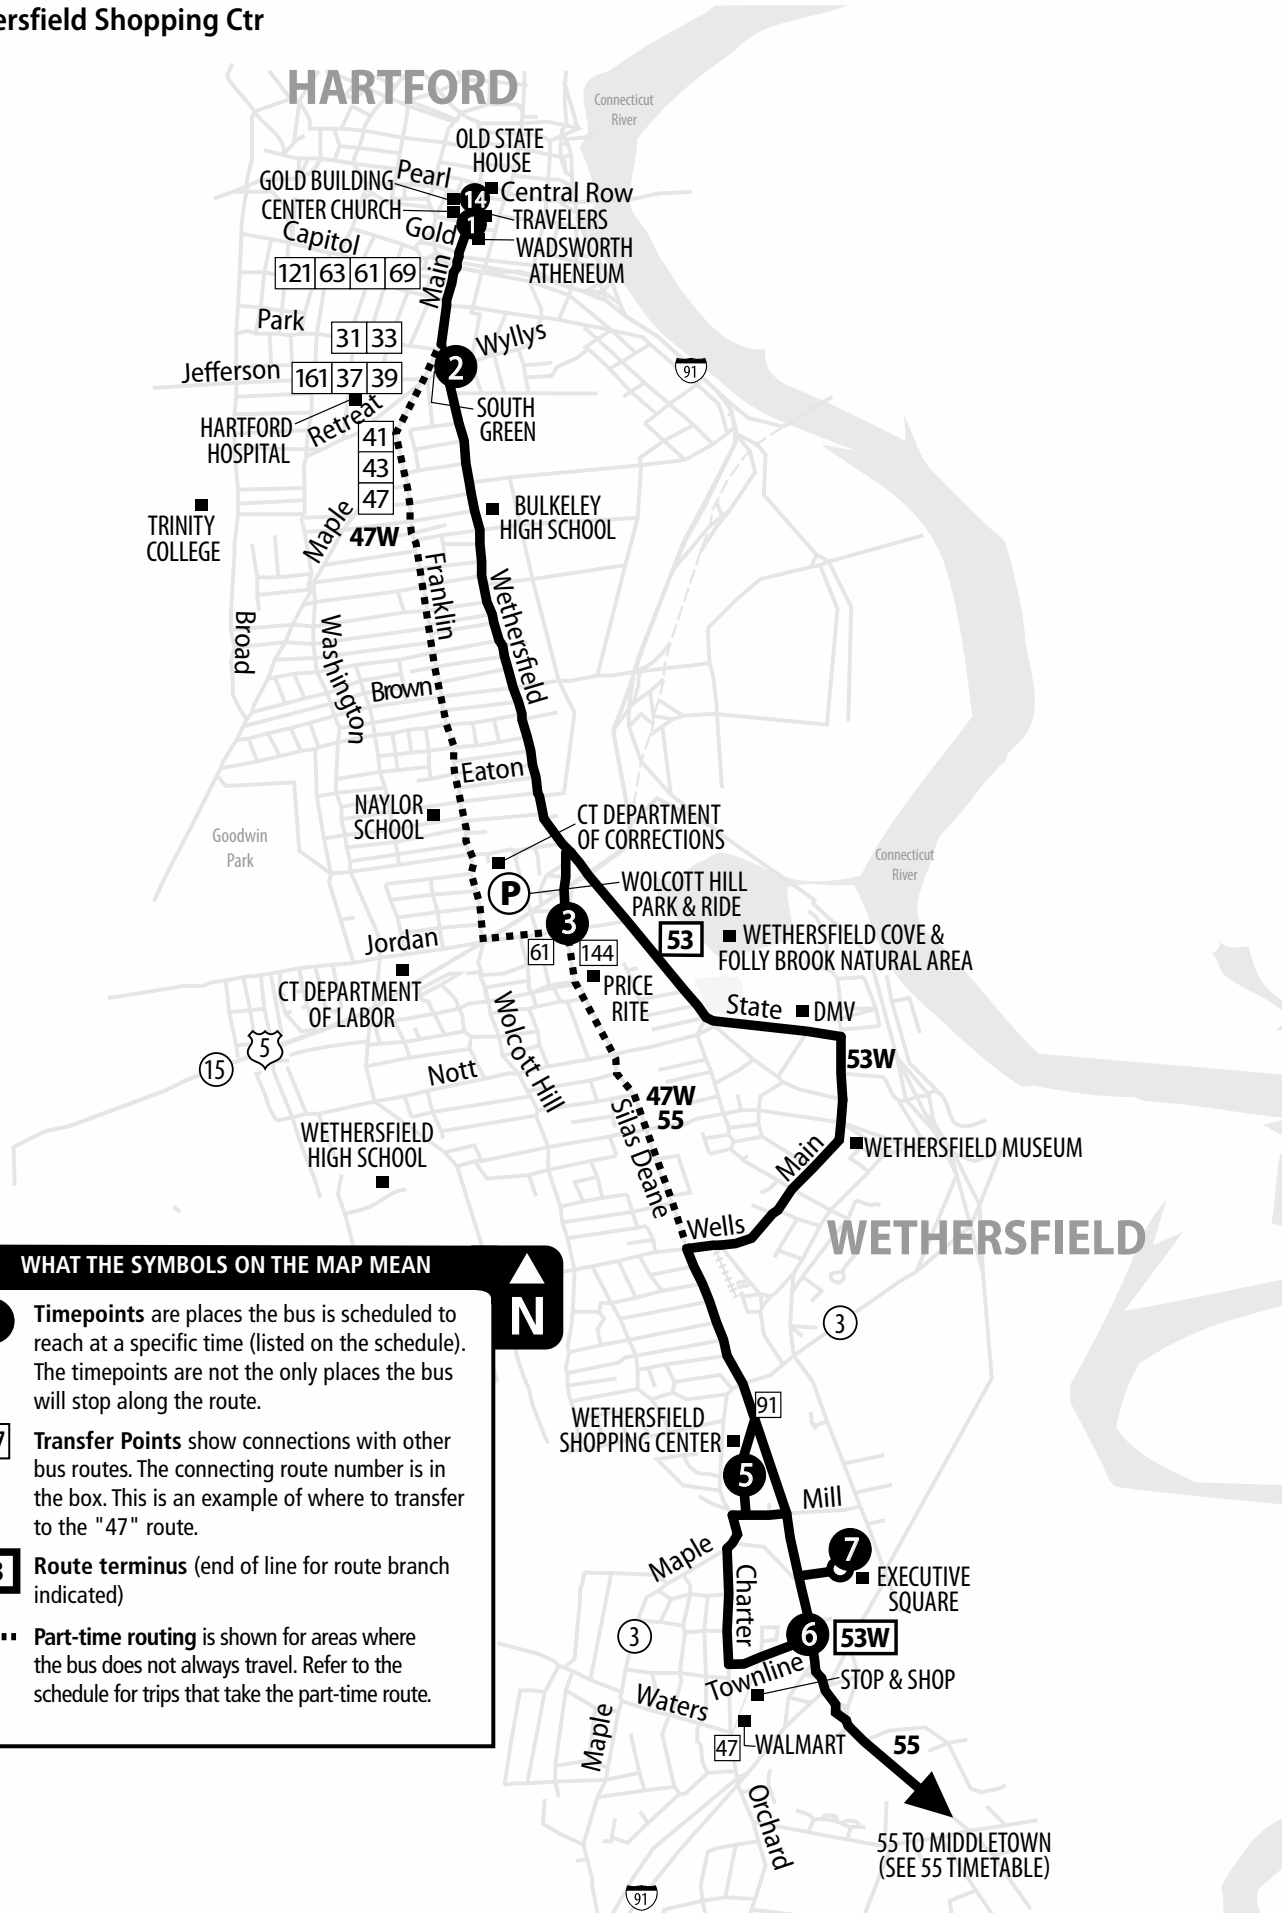

53 WETHERSFIELD AVENUE

Bus Schedule Updated December 2016

53 Jordan Lane
53W Wethersfield Shopping Ctr

WHAT THE SYMBOLS ON THE MAP MEAN

- 1** Timepoints are places the bus is scheduled to reach at a specific time (listed on the schedule). The timepoints are not the only places the bus will stop along the route.
- 47** Transfer Points show connections with other bus routes. The connecting route number is in the box. This is an example of where to transfer to the "47" route.
- 53** Route terminus (end of line for route branch indicated)
- Part-time routing is shown for areas where the bus does not always travel. Refer to the schedule for trips that take the part-time route.

55 TO MIDDLETOWN
(SEE 55 TIMETABLE)