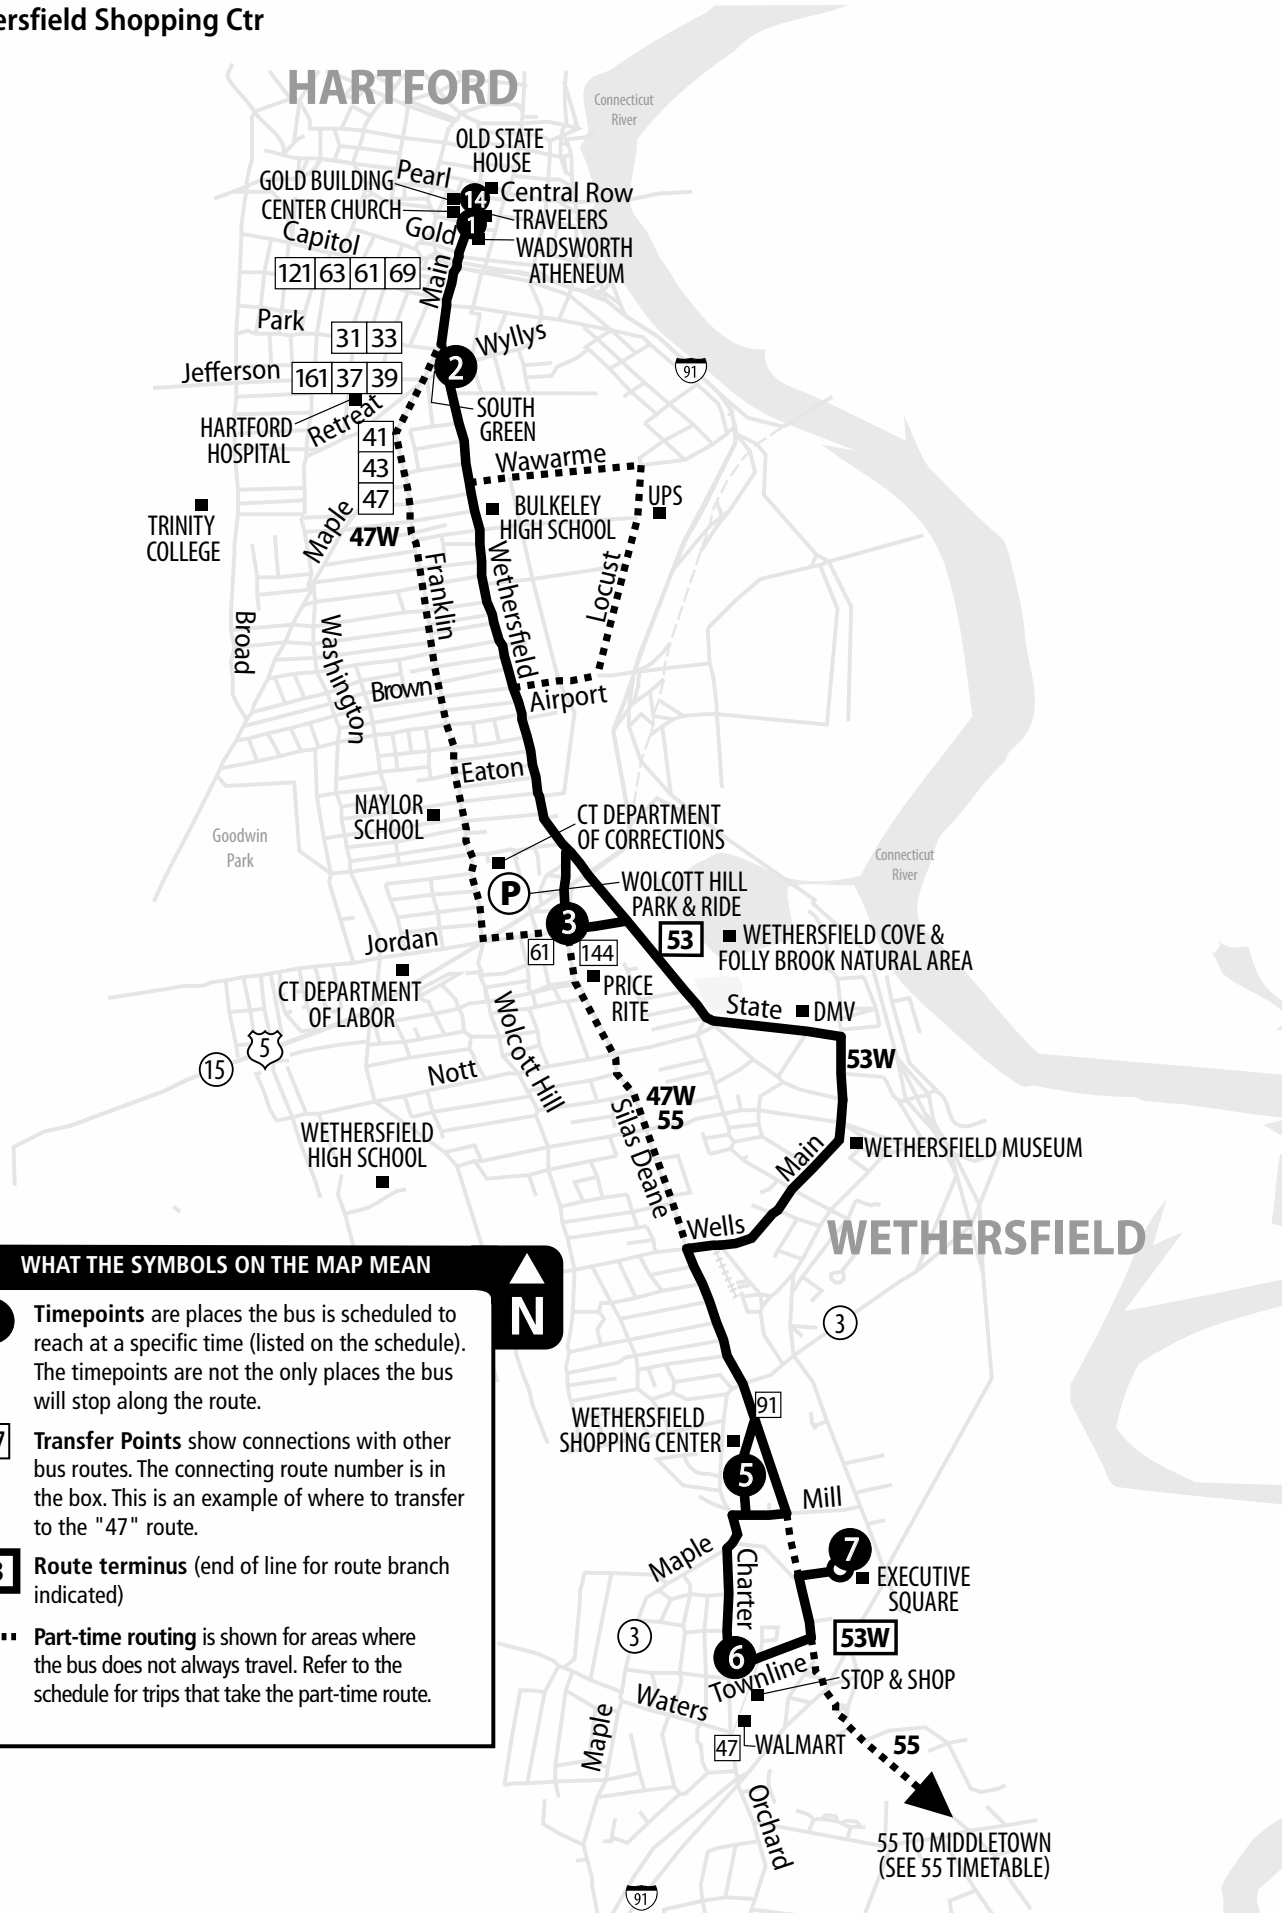

# 53 WETHERSFIELD AVENUE

Bus Schedule Effective May 19, 2019

53 Jordan Lane  
53W Wethersfield Shopping Ctr

**WHAT THE SYMBOLS ON THE MAP MEAN**

**1** Timepoints are places the bus is scheduled to reach at a specific time (listed on the schedule). The timepoints are not the only places the bus will stop along the route.

**47** Transfer Points show connections with other bus routes. The connecting route number is in the box. This is an example of where to transfer to the "47" route.

**53** Route terminus (end of line for route branch indicated)

..... Part-time routing is shown for areas where the bus does not always travel. Refer to the schedule for trips that take the part-time route.

55 TO MIDDLETOWN  
(SEE 55 TIMETABLE)