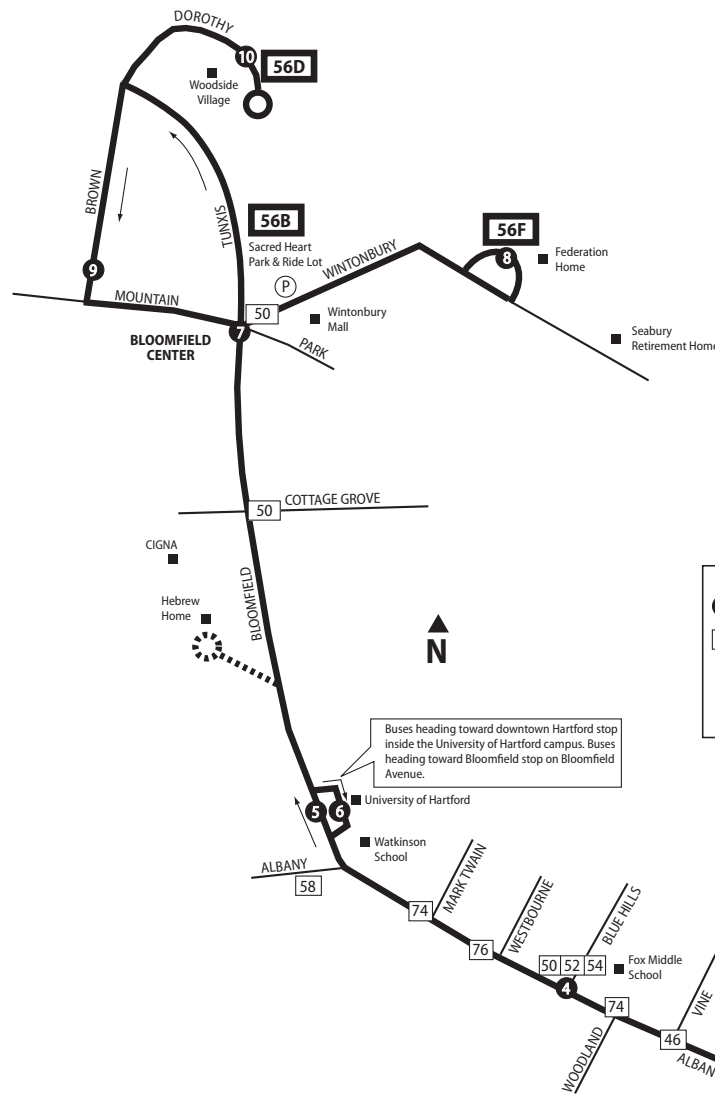

# 56 BLOOMFIELD AVENUE

Bus Schedule Effective August 16, 2015

- 56B Bloomfield Center
- 56D Dorothy Drive Woodside Village
- 56F Federation Home

**LEGEND**

- TIMEPOINT
- PLACE OF INTEREST
- TRANSFER POINT (to the route indicated)
- ROUTE TERMINUS (for route branch indicated)
- PART-TIME ROUTE
- Ⓟ PARK & RIDE LOT

Buses heading toward downtown Hartford stop inside the University of Hartford campus. Buses heading toward Bloomfield stop on Bloomfield Avenue.

### DOWNTOWN HARTFORD Connecting Routes

Map showing connecting routes and fare information for various stops in downtown Hartford, including Union Station, City Place, and various street locations.

### DOWNTOWN HARTFORD

Map showing key locations in downtown Hartford: Pearl, Central Row, Gold Bldg., Old State House, Travelers, and Wadsworth Atheneum.

CTtransit Customer Service & Sales Outlet