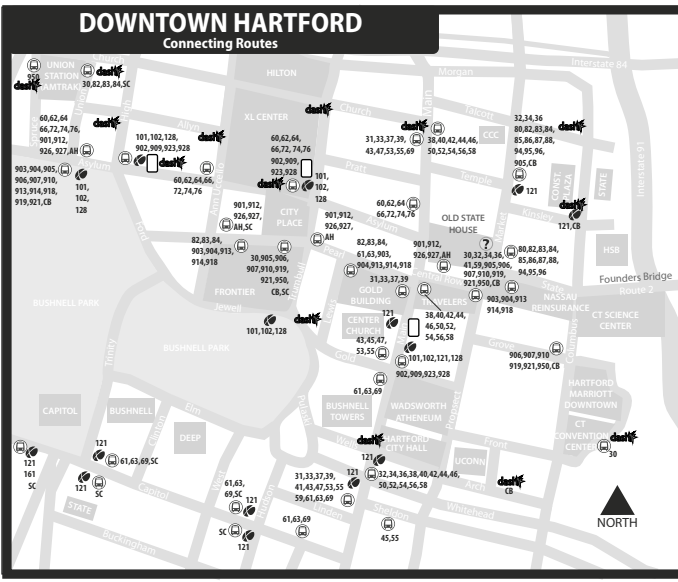

# 56 BLOOMFIELD AVENUE

Bus Schedule Effective August 22, 2021

- 56B Bloomfield Center
- 56D Dorothy Drive
- Woodside Village
- 56F Federation Home

**WHAT THE SYMBOLS ON THE MAP MEAN**

- 1** Timepoints are places the bus is scheduled to reach at a specific time (listed on the schedule). The timepoints are not the only places the bus will stop along the route.
- 40** Transfer Points show connections with other bus routes. The connecting route number is in the box. This is an example of where to transfer to the "40" route.
- 56D** Route terminus (end of line for route branch indicated)
- P** Park & Ride Lots offer free parking.
- ..... Part-time routing is shown for areas where the bus does not always travel. Refer to the schedule for trips that take the part-time route.

Buses heading toward downtown Hartford stop inside the University of Hartford campus. Buses heading toward Bloomfield stop on Bloomfield Avenue.

**TRANSFER POLICY**

Free transfers are valid for unlimited rides on local CTtransit & CTfastrak buses, going in any direction, for two hours from time issued, until printed time and date of expiration. A transfer is issued at the time the fare is paid upon boarding.

Transfer is free from an express bus to a local bus. To transfer from a local bus to an express bus, the local fare is deducted from the express cash fare.

**KEY**

- TICKET VENDING MACHINE
- CTtransit CUSTOMER SERVICE & SALES OUTLET
- FREE DASH SHUTTLE BUS STOP  
7am-7pm Weekdays
- LOCAL OR EXPRESS BUS STOP
- CTfastrak BUS STOP