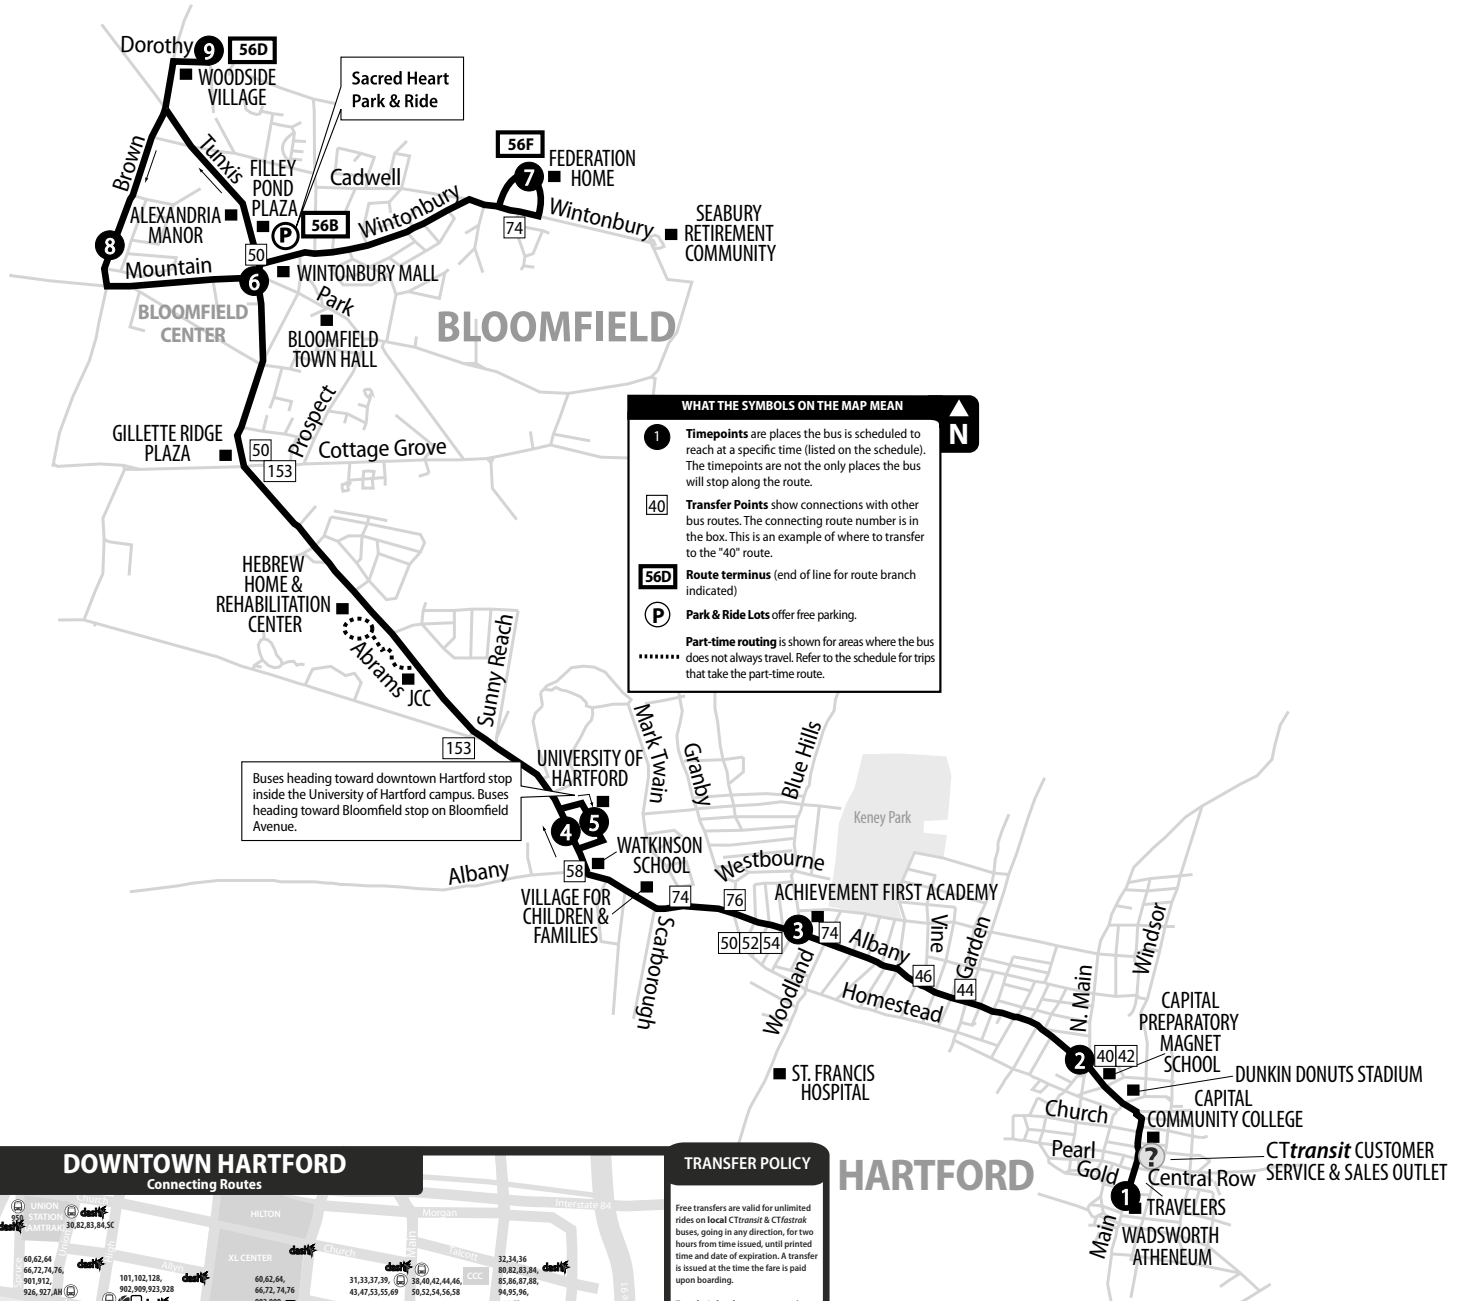

# 56 BLOOMFIELD AVENUE

Bus Schedule Effective August 22, 2021

- 56B Bloomfield Center
- 56D Dorothy Drive
- Woodside Village
- 56F Federation Home

**WHAT THE SYMBOLS ON THE MAP MEAN**

- 1** Timepoints are places the bus is scheduled to reach at a specific time (listed on the schedule). The timepoints are not the only places the bus will stop along the route.
- 40** Transfer Points show connections with other bus routes. The connecting route number is in the box. This is an example of where to transfer to the "40" route.
- 56D** Route terminus (end of line for route branch indicated)
- P** Park & Ride Lots offer free parking.
- ..... Part-time routing is shown for areas where the bus does not always travel. Refer to the schedule for trips that take the part-time route.

Buses heading toward downtown Hartford stop inside the University of Hartford campus. Buses heading toward Bloomfield stop on Bloomfield Avenue.

**TRANSFER POLICY**

Free transfers are valid for unlimited rides on local CTtransit & CTfastrak buses, going in any direction, for two hours from time issued, until printed time and date of expiration. A transfer is issued at the time the fare is paid upon boarding.

Transfer is free from an express bus to a local bus. To transfer from a local bus to an express bus, the local fare is deducted from the express cash fare.

**KEY**

- TICKET VENDING MACHINE
- CTtransit CUSTOMER SERVICE & SALES OUTLET
- FREE DASH SHUTTLE BUS STOP  
7am-7pm Weekdays
- LOCAL OR EXPRESS BUS STOP
- CTfastrak BUS STOP