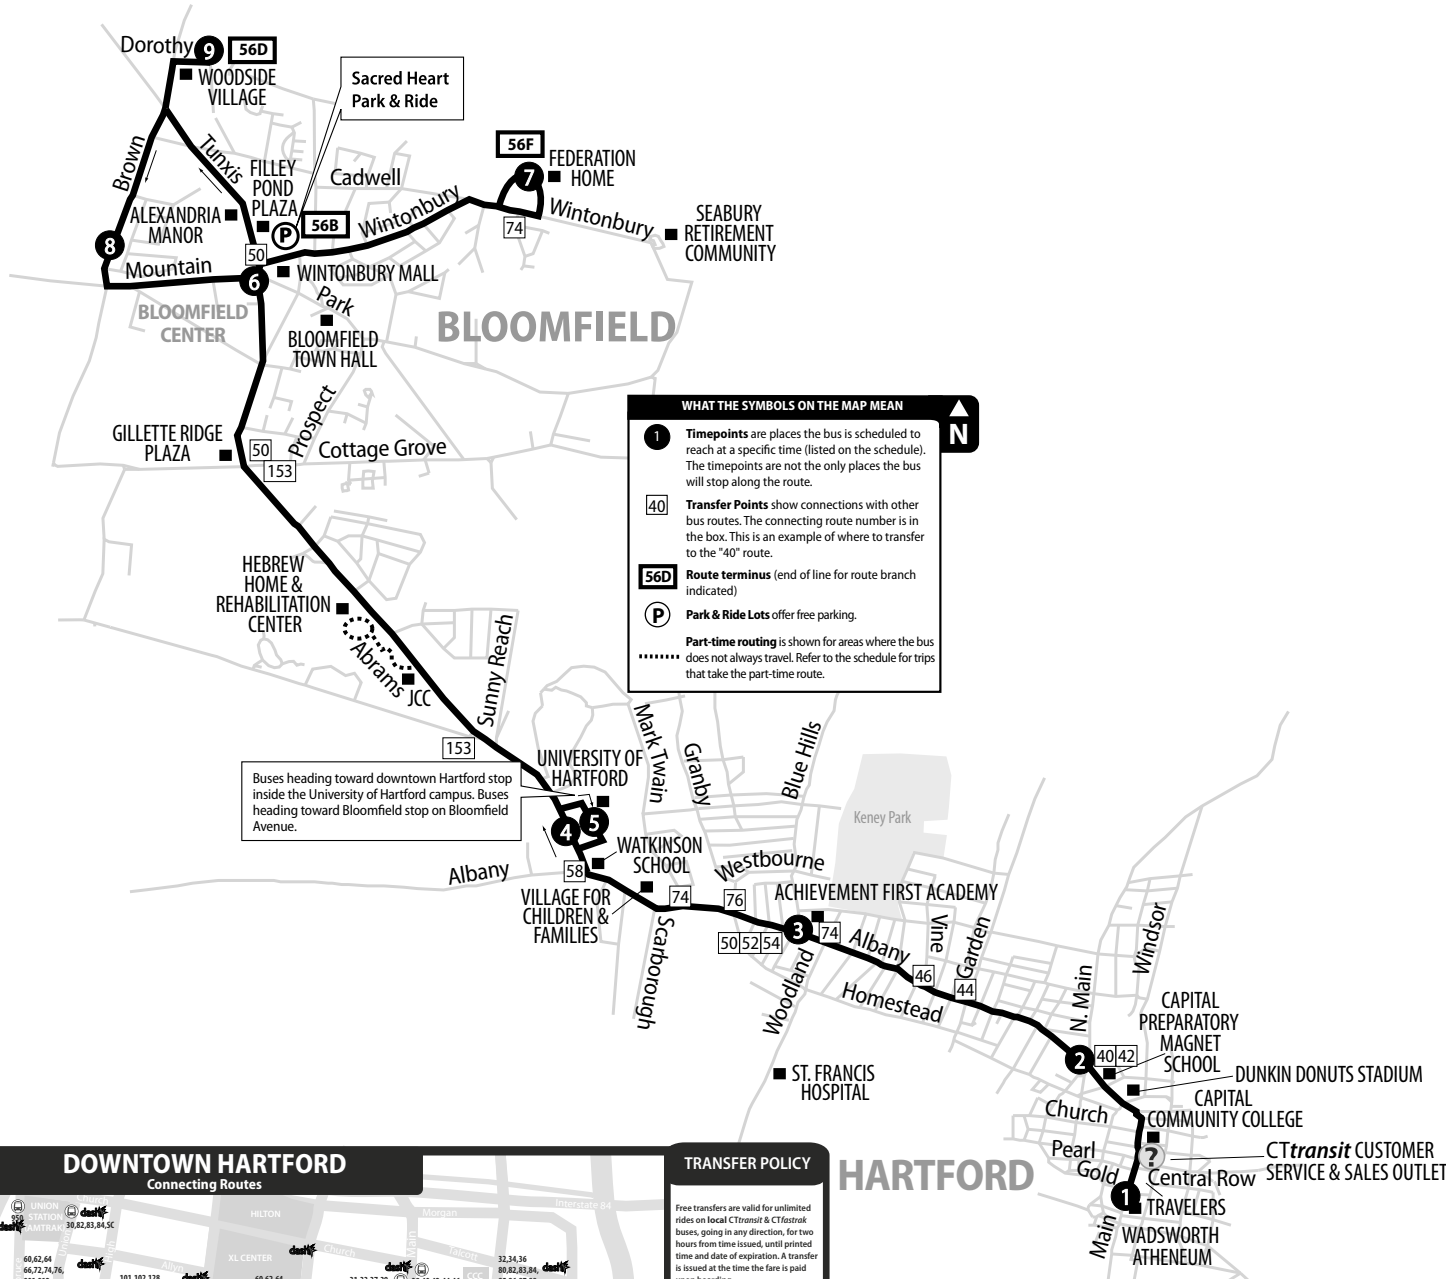

56 BLOOMFIELD AVENUE

Bus Schedule Effective August 7, 2022

- 56B Bloomfield Center
- 56D Dorothy Drive
- Woodside Village
- 56F Federation Home

TRANSFER POLICY

Free transfers are valid for unlimited rides on local CTtransit & CTfastrak buses, going in any direction, for two hours from time issued, until printed time and date of expiration. A transfer is issued at the time the fare is paid upon boarding.

Transfer is free from an express bus to a local bus. To transfer from a local bus to an express bus, the local fare is deducted from the express cash fare.

KEY

- TICKET VENDING MACHINE
- CTtransit CUSTOMER SERVICE & SALES OUTLET
- FREE DASH SHUTTLE BUS STOP
7am-7pm Weekdays
- LOCAL OR EXPRESS BUS STOP
- CTfastrak BUS STOP