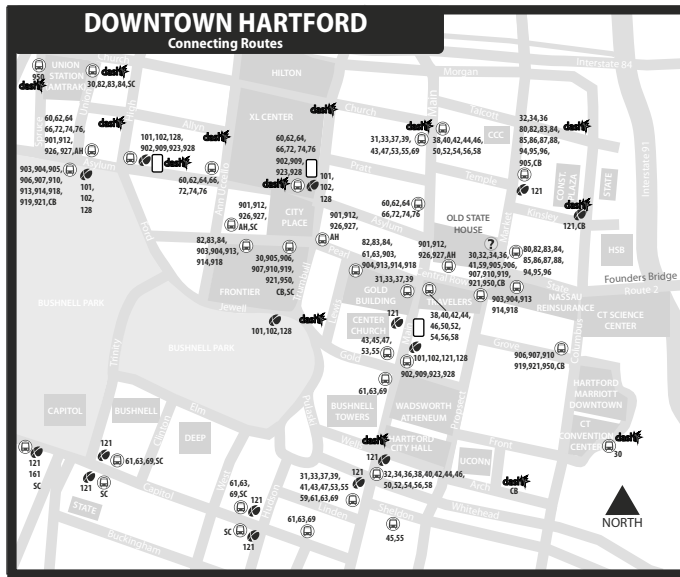

56 BLOOMFIELD AVENUE

Bus Schedule Effective August 7, 2022

- 56B Bloomfield Center
- 56D Dorothy Drive
- Woodside Village
- 56F Federation Home

TRANSFER POLICY

Free transfers are valid for unlimited rides on local CTtransit & CTfastrak buses, going in any direction, for two hours from time issued, until printed time and date of expiration. A transfer is issued at the time the fare is paid upon boarding.

Transfer is free from an express bus to a local bus. To transfer from a local bus to an express bus, the local fare is deducted from the express cash fare.

KEY

- TICKET VENDING MACHINE
- CTtransit CUSTOMER SERVICE & SALES OUTLET
- FREE DASH SHUTTLE BUS STOP
7am-7pm Weekdays
- LOCAL OR EXPRESS BUS STOP
- CTfastrak BUS STOP