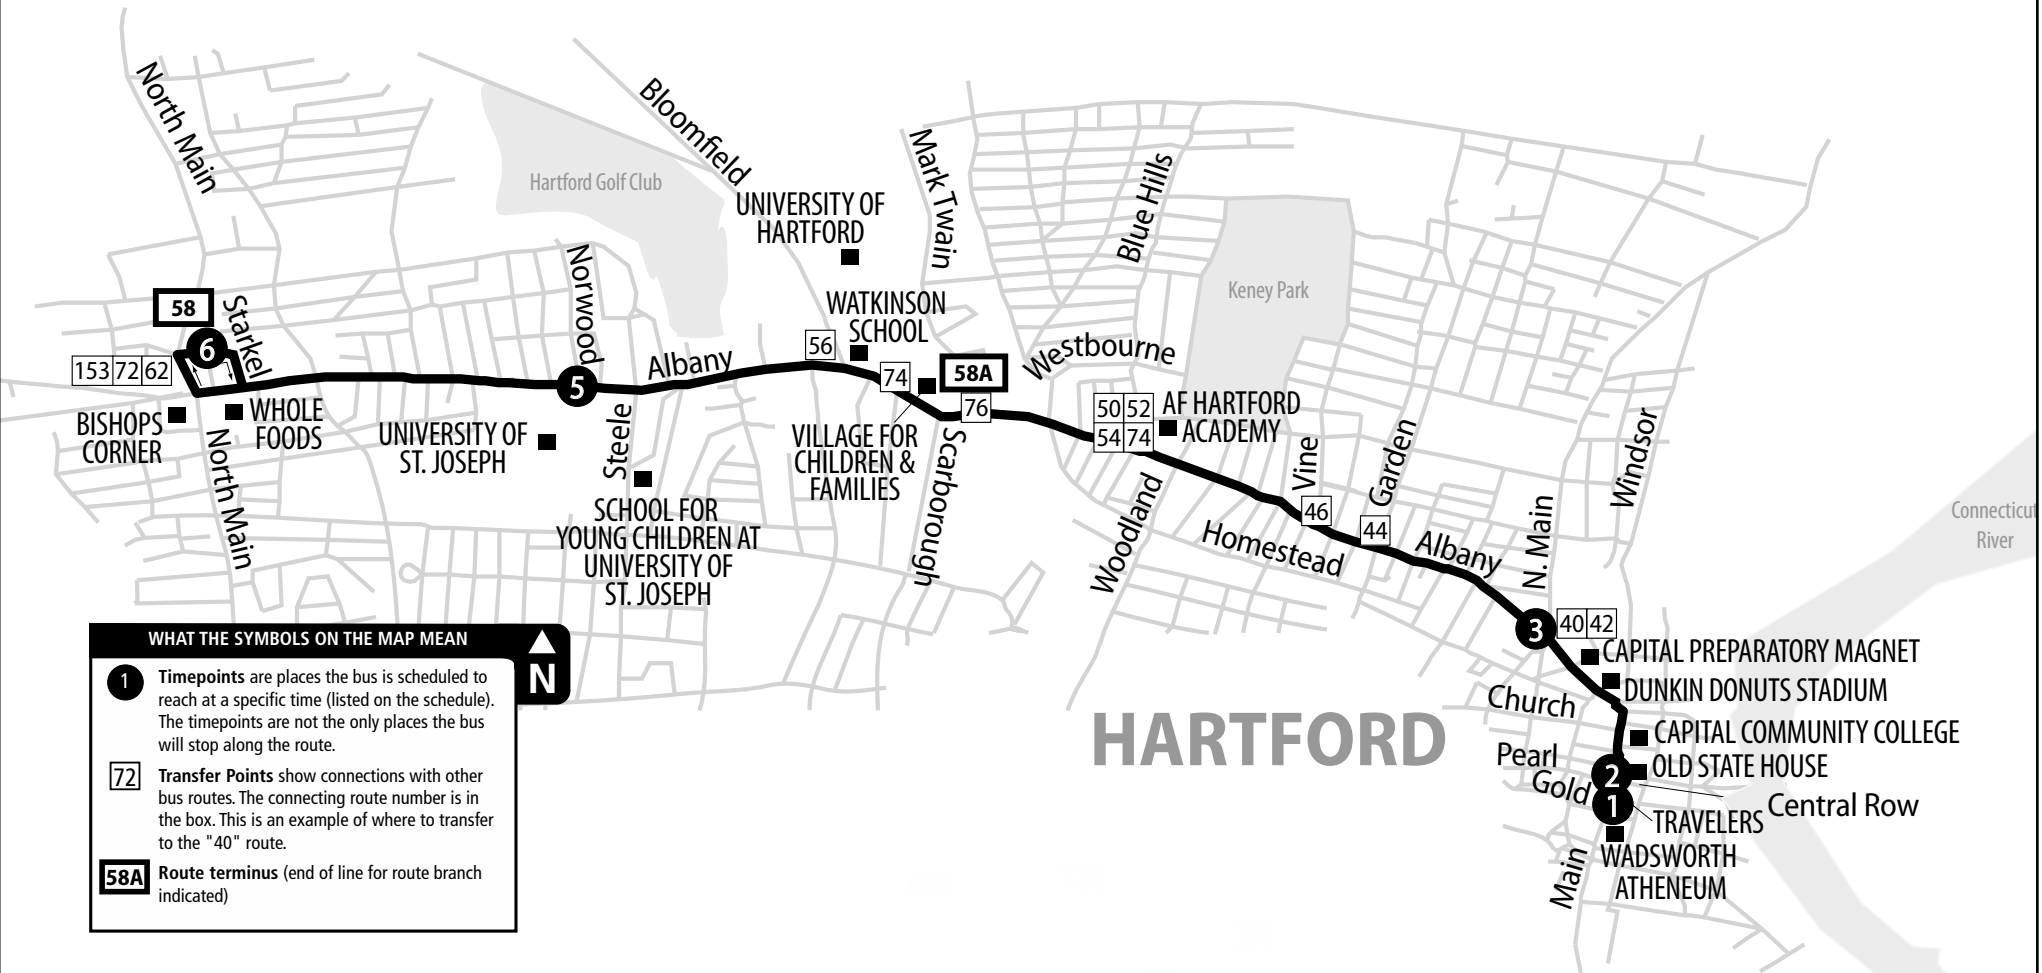

# 58 ALBANY AVENUE

Bus Schedule Updated December 2016

58 Bishops Corner

**WHAT THE SYMBOLS ON THE MAP MEAN**

**1** Timepoints are places the bus is scheduled to reach at a specific time (listed on the schedule). The timepoints are not the only places the bus will stop along the route.

**72** Transfer Points show connections with other bus routes. The connecting route number is in the box. This is an example of where to transfer to the "40" route.

**58A** Route terminus (end of line for route branch indicated)