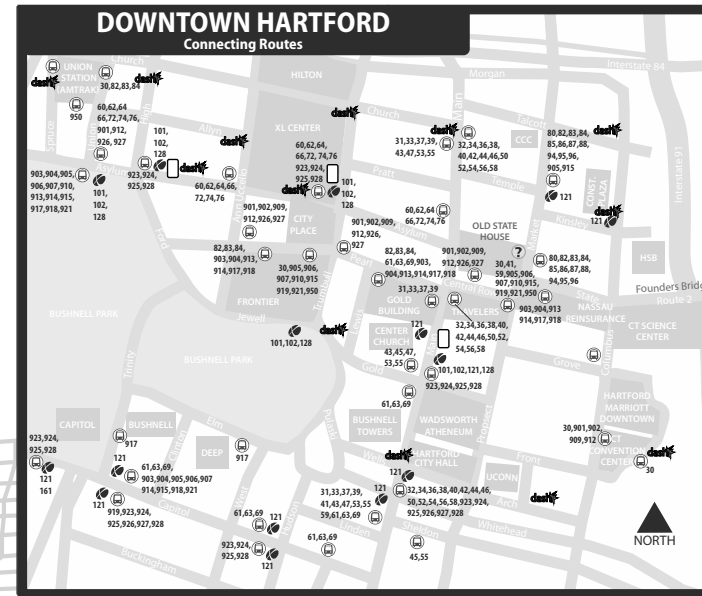

58 ALBANY AVENUE

58 Bishops Corner

Bus Schedule Effective November 17, 2019

TRANSFER POLICY

Free transfers are valid for unlimited rides on local CTtransit & CTfastrak buses, going in any direction, for two hours from time issued, until printed time and date of expiration. A transfer is issued at the time the fare is paid upon boarding.

Transfer is free from an express bus to a local bus. To transfer from a local bus to an express bus, the local fare is deducted from the express cash fare.

KEY

- TICKET VENDING MACHINE
- CTtransit CUSTOMER SERVICE & SALES OUTLET
- FREE DASH SHUTTLE BUS STOP 7am-7pm Weekdays
- LOCAL OR EXPRESS BUS STOP
- CTfastrak BUS STOP

WHAT THE SYMBOLS ON THE MAP MEAN

- 1** Timepoints are places the bus is scheduled to reach at a specific time (listed on the schedule). The timepoints are not the only places the bus will stop along the route.
- 72** Transfer Points show connections with other bus routes. The connecting route number is in the box. This is an example of where to transfer to the "40" route.
- 58A** Route terminus (end of line for route branch indicated)