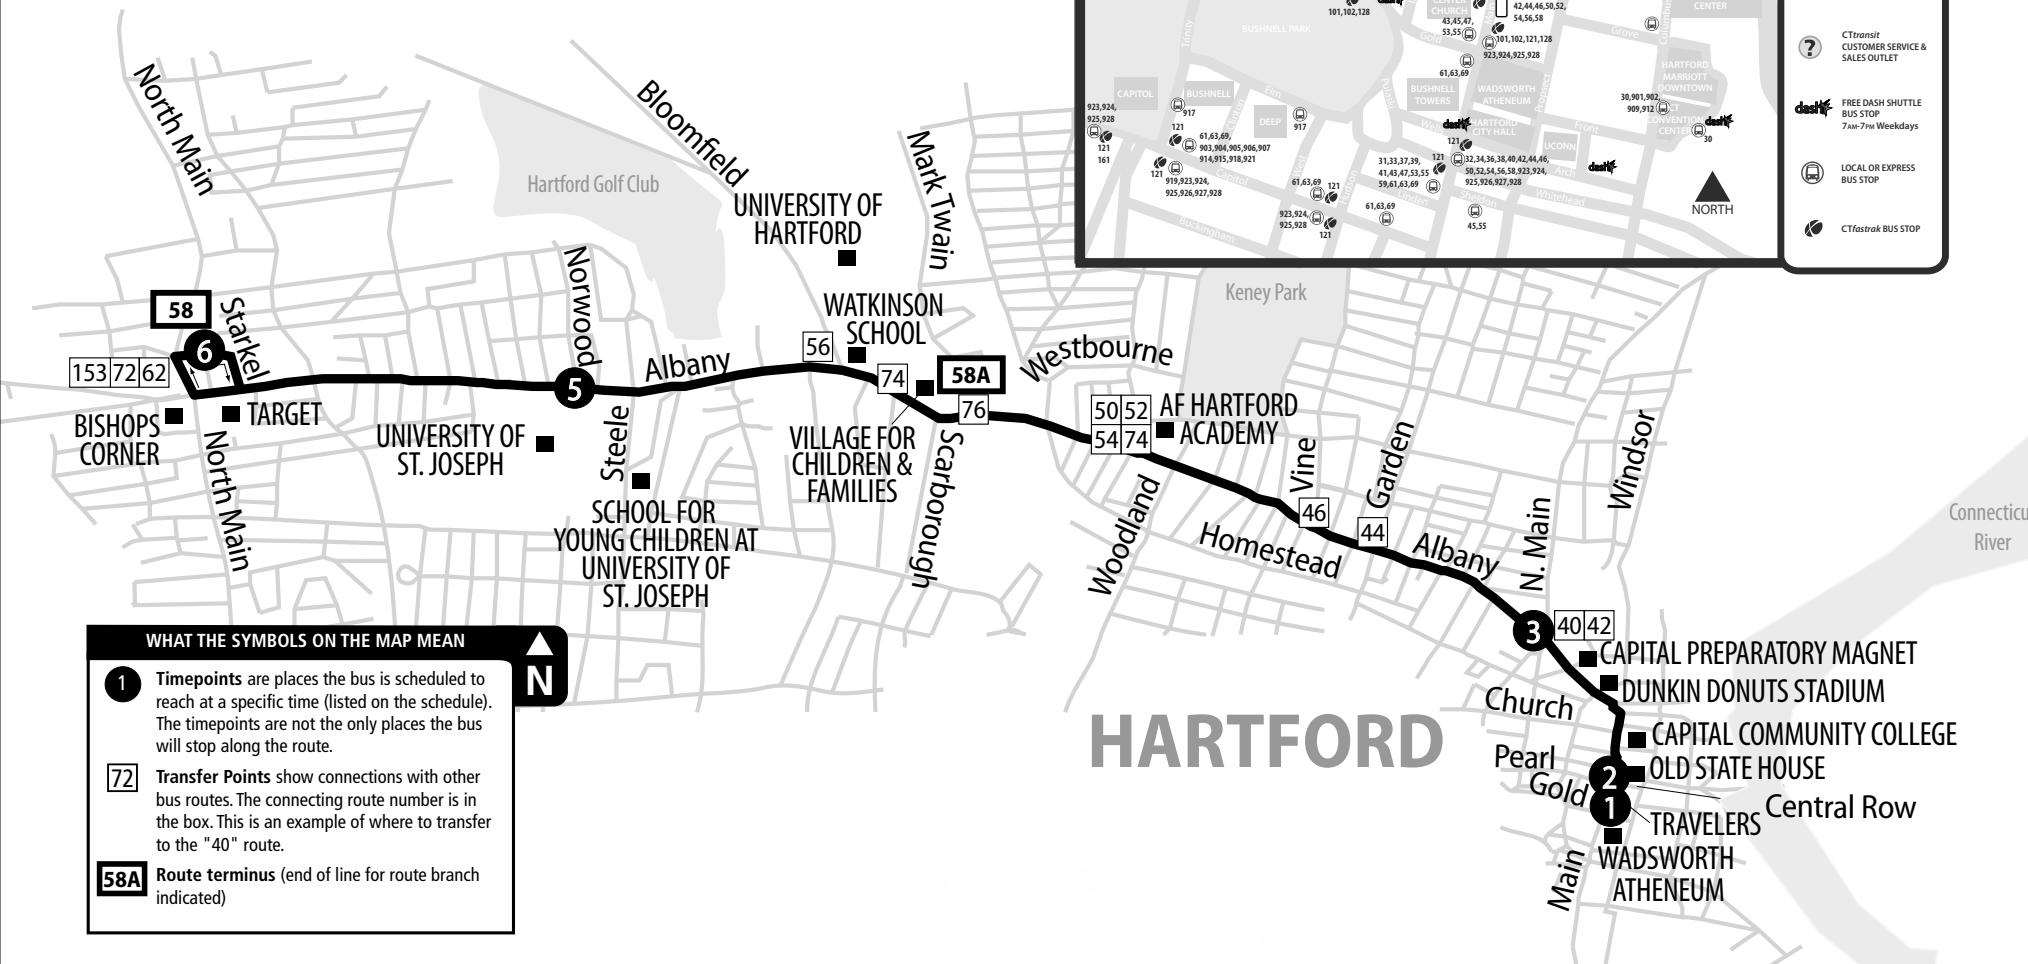

58 ALBANY AVENUE

58 Bishops Corner

Bus Schedule Effective November 17, 2019

TRANSFER POLICY

Free transfers are valid for unlimited rides on local CTtransit & CTfastrak buses, going in any direction, for two hours from time issued, until printed time and date of expiration. A transfer is issued at the time the fare is paid upon boarding.

Transfer is free from an express bus to a local bus. To transfer from a local bus to an express bus, the local fare is deducted from the express cash fare.

KEY

- TICKET VENDING MACHINE
- CTtransit CUSTOMER SERVICE & SALES OUTLET
- FREE DASH SHUTTLE BUS STOP 7am-7pm Weekdays
- LOCAL OR EXPRESS BUS STOP
- CTfastrak BUS STOP

WHAT THE SYMBOLS ON THE MAP MEAN

- 1** Timepoints are places the bus is scheduled to reach at a specific time (listed on the schedule). The timepoints are not the only places the bus will stop along the route.
- 72** Transfer Points show connections with other bus routes. The connecting route number is in the box. This is an example of where to transfer to the "40" route.
- 58A** Route terminus (end of line for route branch indicated)

HARTFORD