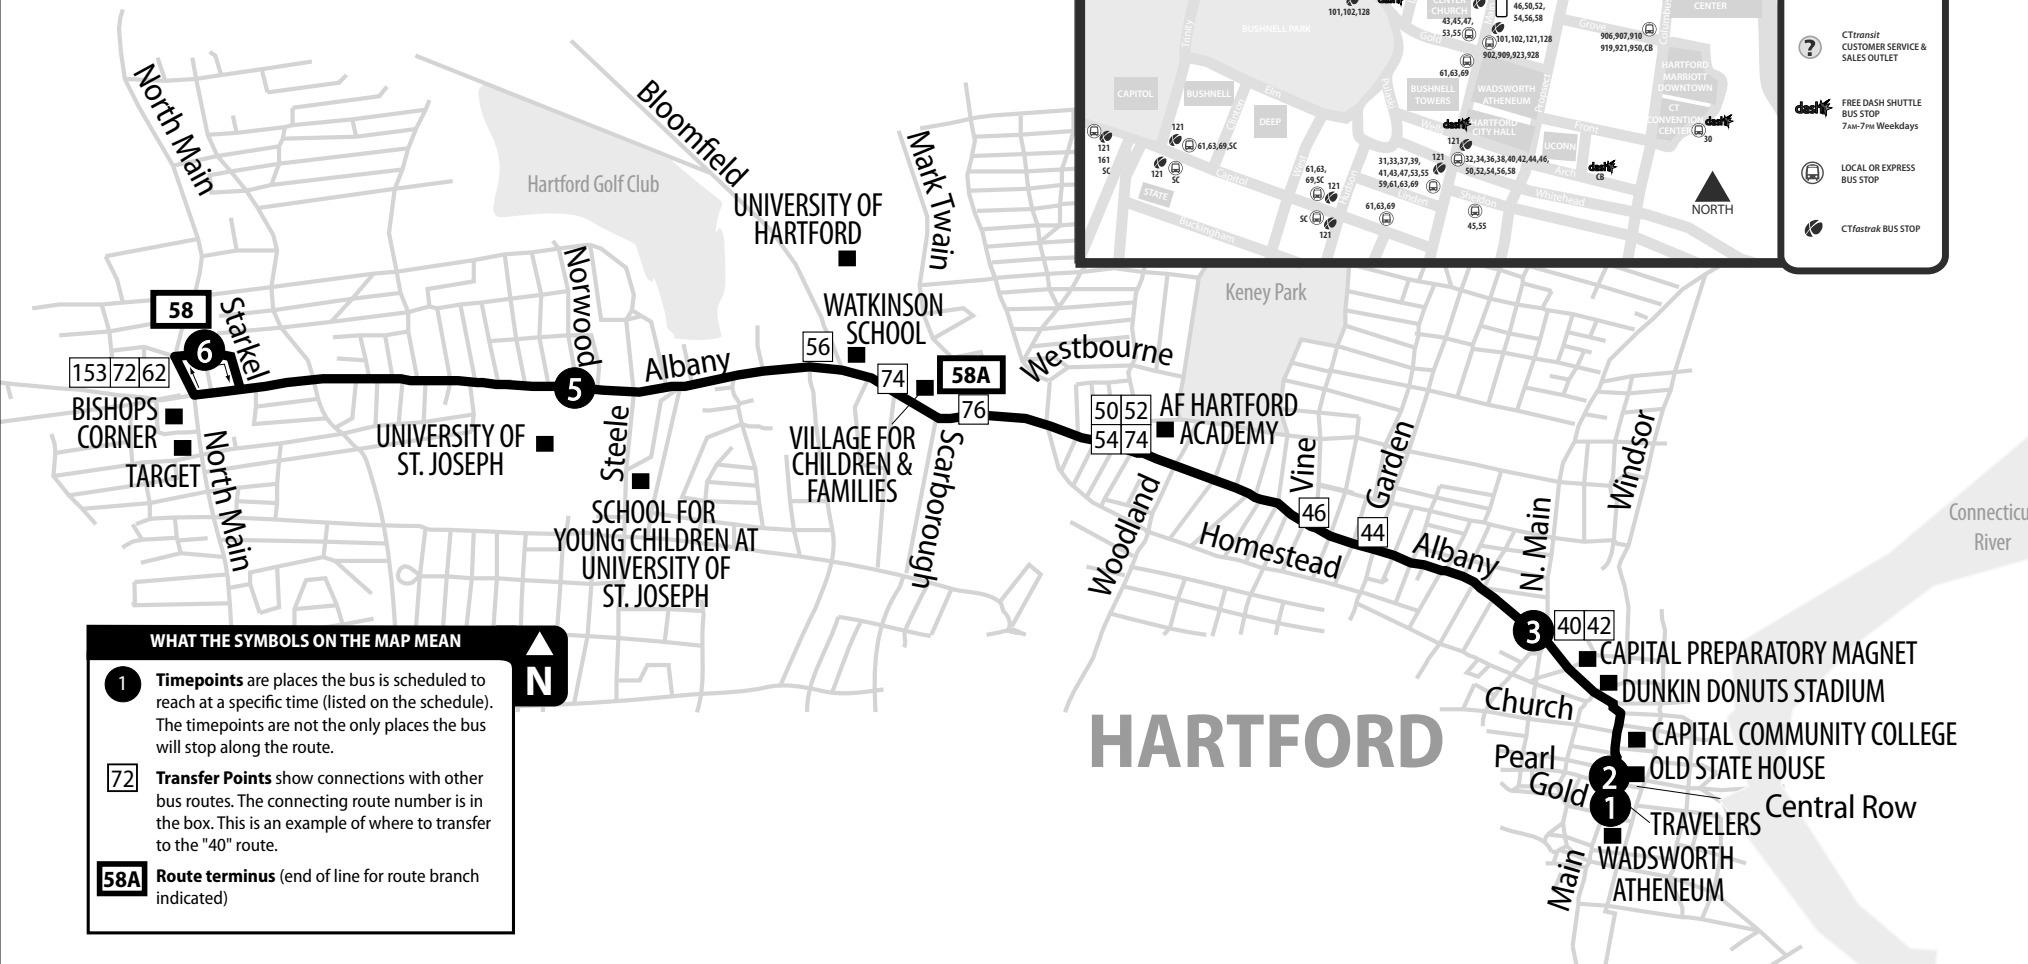

58 ALBANY AVENUE

58 Bishops Corner

Bus Schedule Effective August 22, 2021

DOWNTOWN HARTFORD Connecting Routes

TRANSFER POLICY

Free transfers are valid for unlimited rides on local CTtransit & CTfastrak buses, going in any direction, for two hours from time issued, until printed time and date of expiration. A transfer is issued at the time the fare is paid upon boarding.

Transfer is free from an express bus to a local bus. To transfer from a local bus to an express bus, the local fare is deducted from the express cash fare.

KEY

- TICKET VENDING MACHINE
- CTtransit CUSTOMER SERVICE & SALES OUTLET
- FREE DASH SHUTTLE BUS STOP 7am-7pm Weekdays
- LOCAL OR EXPRESS BUS STOP
- CTfastrak BUS STOP

WHAT THE SYMBOLS ON THE MAP MEAN

- 1** Timepoints are places the bus is scheduled to reach at a specific time (listed on the schedule). The timepoints are not the only places the bus will stop along the route.
- 72** Transfer Points show connections with other bus routes. The connecting route number is in the box. This is an example of where to transfer to the "40" route.
- 58A** Route terminus (end of line for route branch indicated)

Connecticut River