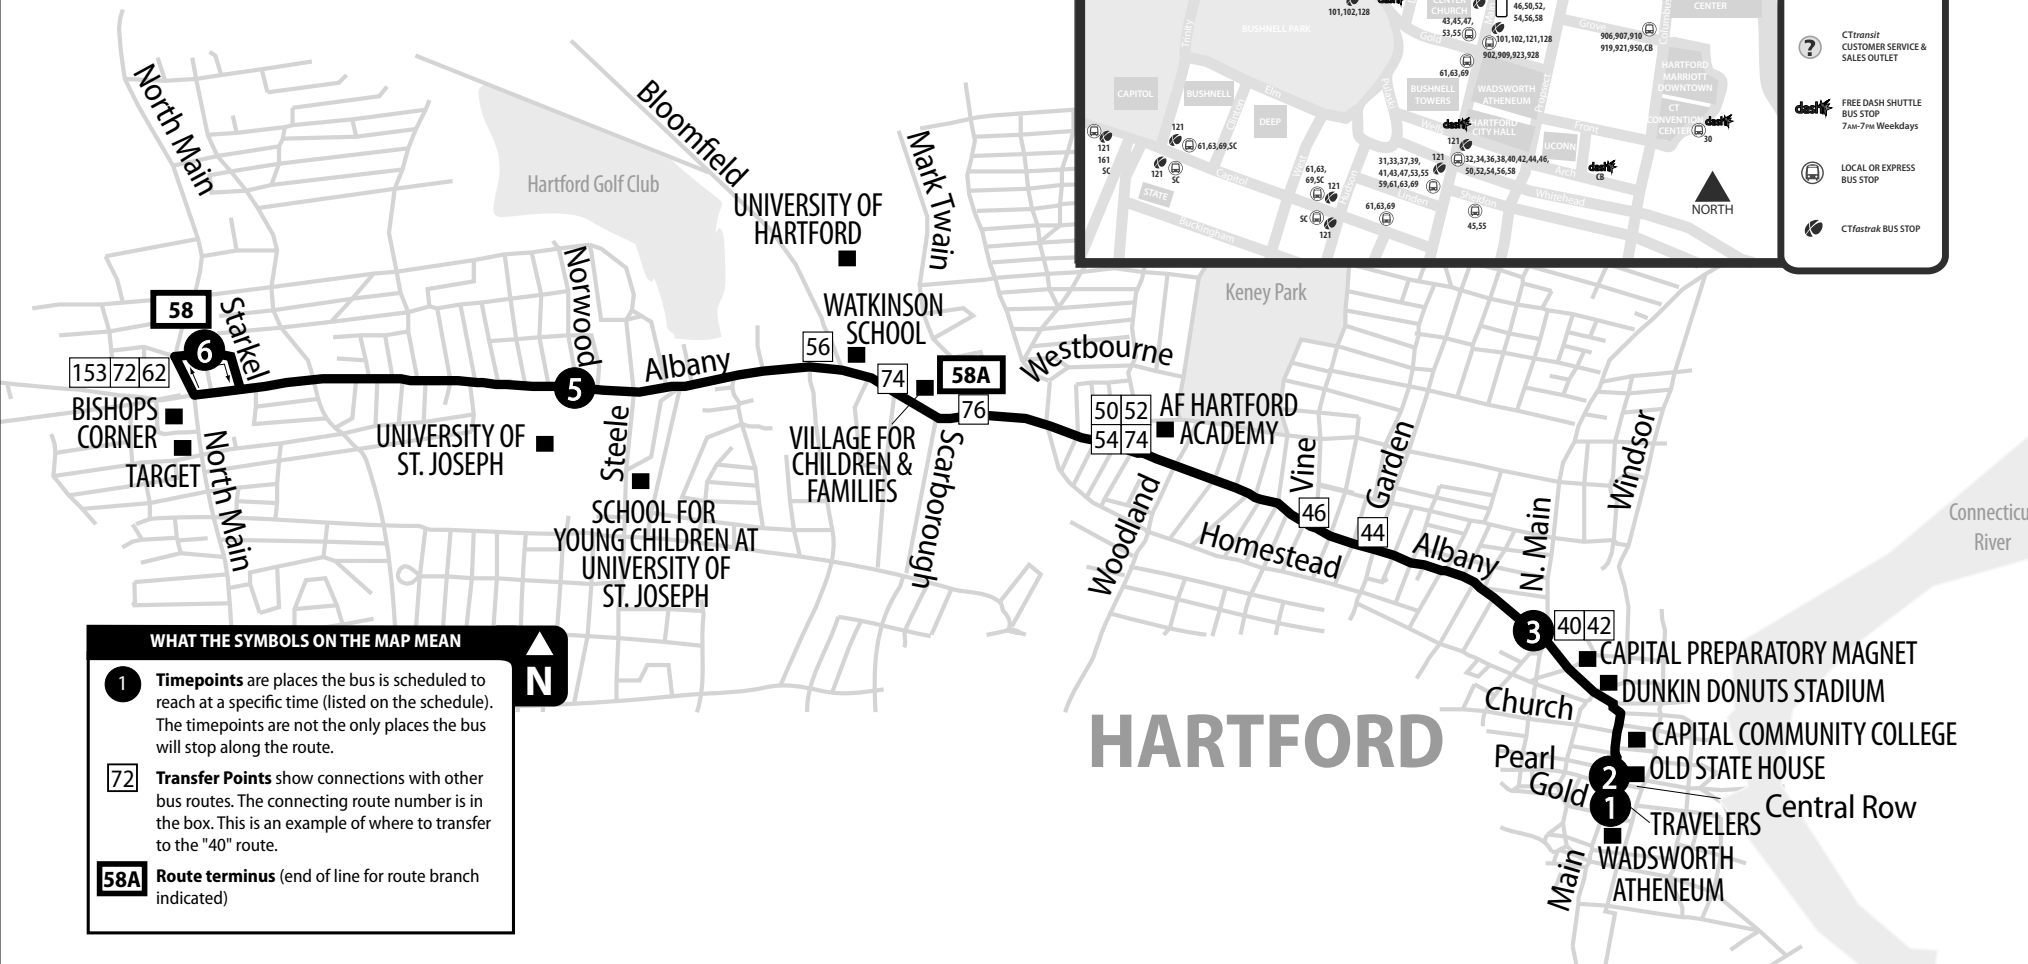

58 ALBANY AVENUE

58 Bishops Corner

Bus Schedule Effective August 7, 2022

DOWNTOWN HARTFORD Connecting Routes

TRANSFER POLICY

Free transfers are valid for unlimited rides on local CTtransit & CTfastrak buses, going in any direction, for two hours from time issued, until printed time and date of expiration. A transfer is issued at the time the fare is paid upon boarding.

Transfer is free from an express bus to a local bus. To transfer from a local bus to an express bus, the local fare is deducted from the express cash fare.

KEY

- TICKET VENDING MACHINE
- CTtransit CUSTOMER SERVICE & SALES OUTLET
- FREE DASH SHUTTLE BUS STOP 7am-7pm Weekdays
- LOCAL OR EXPRESS BUS STOP
- CTfastrak BUS STOP

WHAT THE SYMBOLS ON THE MAP MEAN

- 1** Timepoints are places the bus is scheduled to reach at a specific time (listed on the schedule). The timepoints are not the only places the bus will stop along the route.
- 72** Transfer Points show connections with other bus routes. The connecting route number is in the box. This is an example of where to transfer to the "40" route.
- 58A** Route terminus (end of line for route branch indicated)