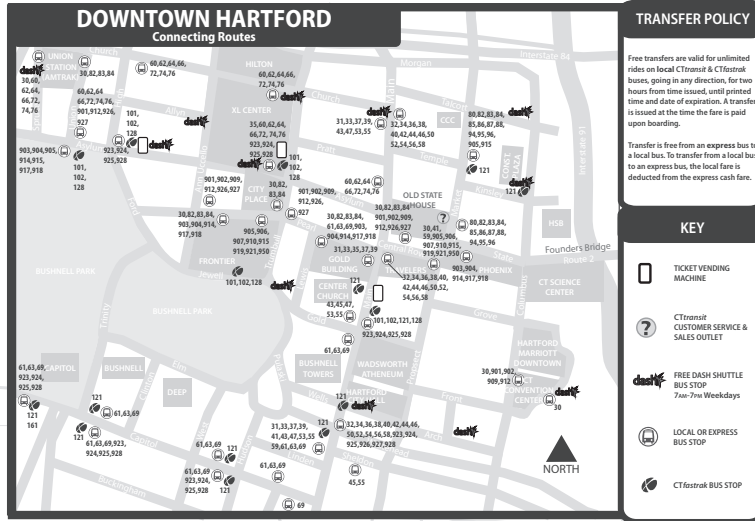

60 FARMINGTON AVENUE

60 West Hartford Center

Bus Schedule Effective September 11, 2016

WHAT THE SYMBOLS ON THE MAP MEAN

1 Timepoints are places the bus is scheduled to reach at a specific time (listed on the schedule). The timepoints are not the only places the bus will stop along the route.

72 Transfer Points show connections with other bus routes. The connecting route number is in the box. This is an example of where to transfer to the "72" route.

60 Route terminus (end of line for route branch indicated)

..... Part-time routing is shown for areas where the bus does not always travel. Refer to the schedule for trips that take the part-time route.