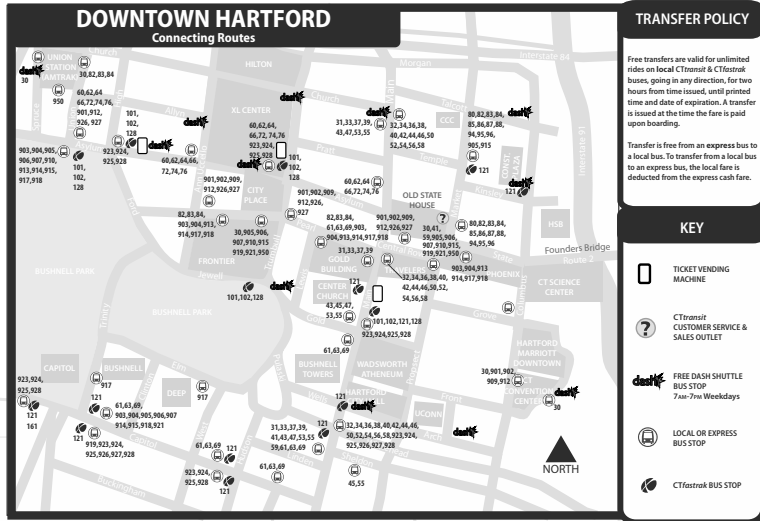

60 FARMINGTON AVENUE

60 West Hartford Center

Bus Schedule Effective April 15, 2018

WHAT THE SYMBOLS ON THE MAP MEAN

1 Timepoints are places the bus is scheduled to reach at a specific time (listed on the schedule). The timepoints are not the only places the bus will stop along the route.

72 Transfer Points show connections with other bus routes. The connecting route number is in the box. This is an example of where to transfer to the "72" route.

60 Route terminus (end of line for route branch indicated)

..... Part-time routing is shown for areas where the bus does not always travel. Refer to the schedule for trips that take the part-time route.

N