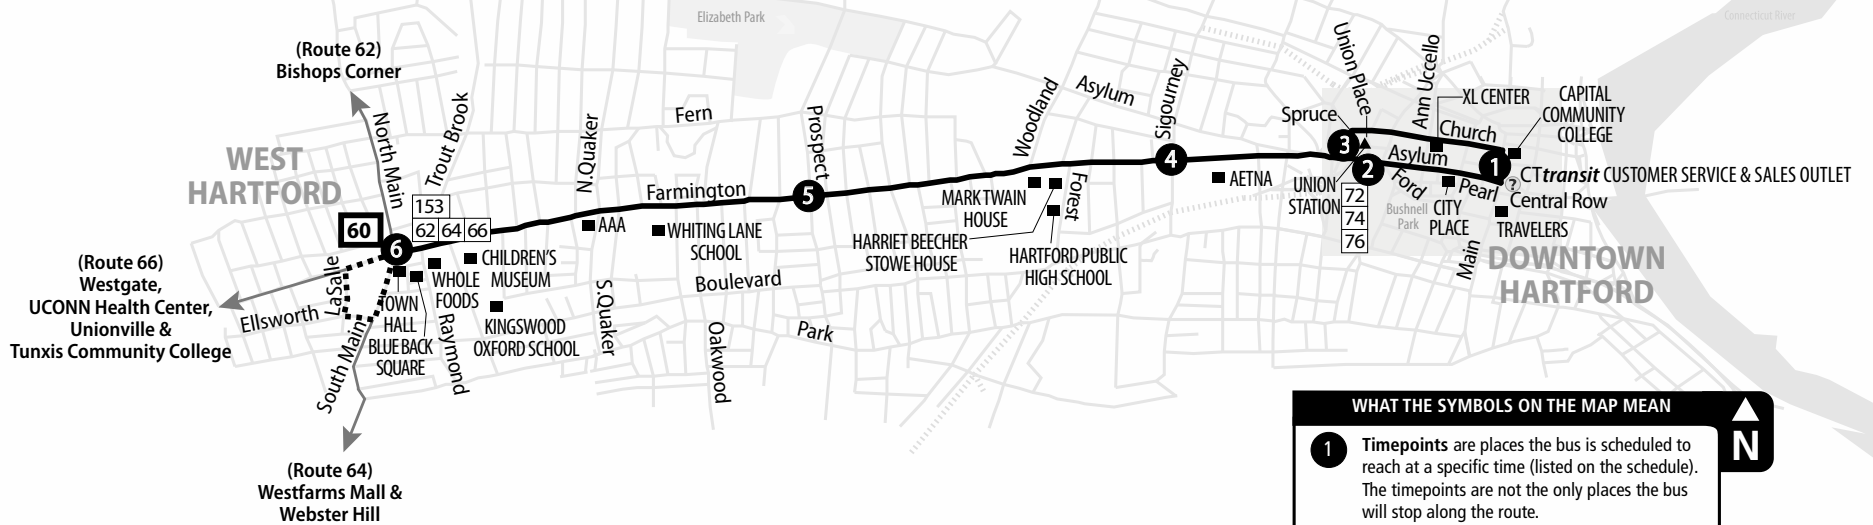

60 FARMINGTON AVENUE

60 West Hartford Center

Bus Schedule Effective April 15, 2018

WHAT THE SYMBOLS ON THE MAP MEAN

1 Timepoints are places the bus is scheduled to reach at a specific time (listed on the schedule). The timepoints are not the only places the bus will stop along the route.

72 Transfer Points show connections with other bus routes. The connecting route number is in the box. This is an example of where to transfer to the "72" route.

60 Route terminus (end of line for route branch indicated)

..... Part-time routing is shown for areas where the bus does not always travel. Refer to the schedule for trips that take the part-time route.

N