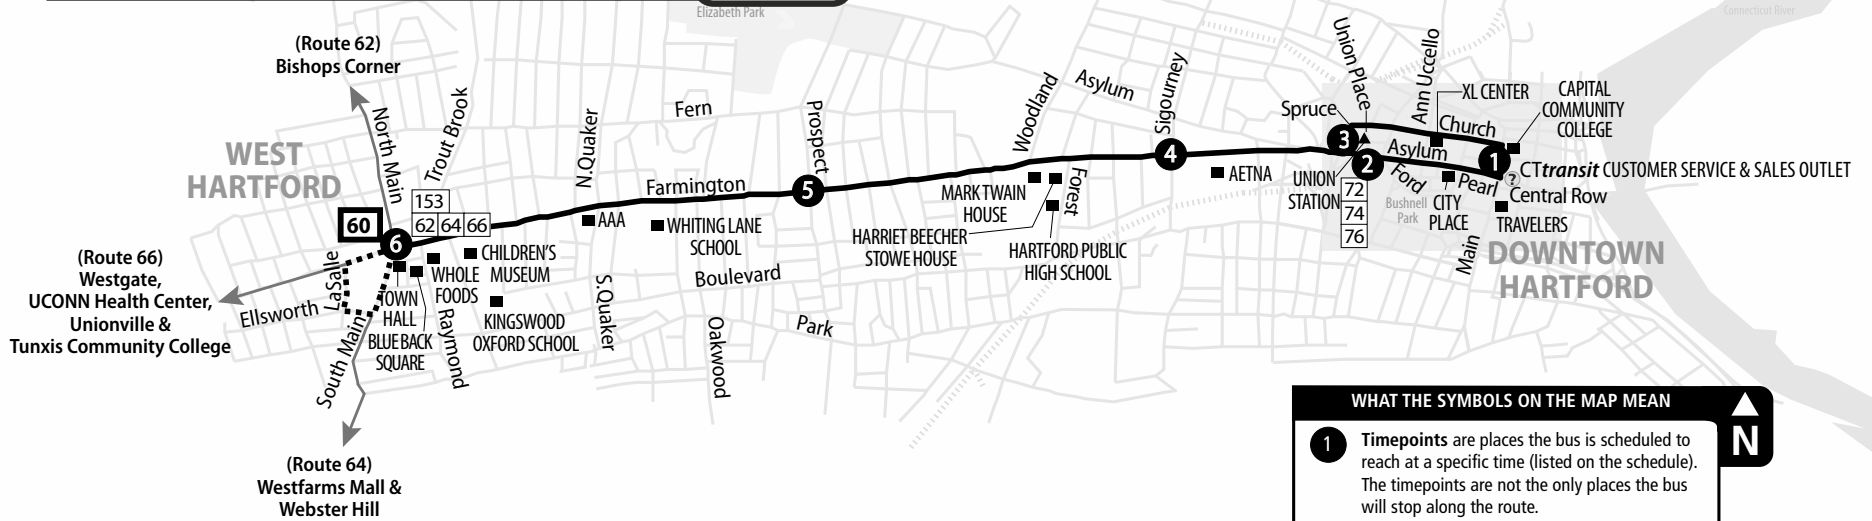

### DOWNTOWN HARTFORD

Connecting Routes

#### TRANSFER POLICY

Free transfers are valid for unlimited rides on local CTtransit & CTfastrak buses, going in any direction, for two hours from time issued, until printed time and date of expiration. A transfer is issued at the time the fare is paid upon boarding.

#### KEY

- TICKET VENDING MACHINE
- CTtransit CUSTOMER SERVICE & SALES OUTLET
- FREE DASH SHUTTLE BUS STOP  
7am-7pm Weekdays
- LOCAL OR EXPRESS BUS STOP
- CTfastrak BUS STOP

#### WHAT THE SYMBOLS ON THE MAP MEAN

- 1** Timepoints are places the bus is scheduled to reach at a specific time (listed on the schedule). The timepoints are not the only places the bus will stop along the route.
- 72** Transfer Points show connections with other bus routes. The connecting route number is in the box. This is an example of where to transfer to the "72" route.
- 60** Route terminus (end of line for route branch indicated)
- ..... Part-time routing is shown for areas where the bus does not always travel. Refer to the schedule for trips that take the part-time route.