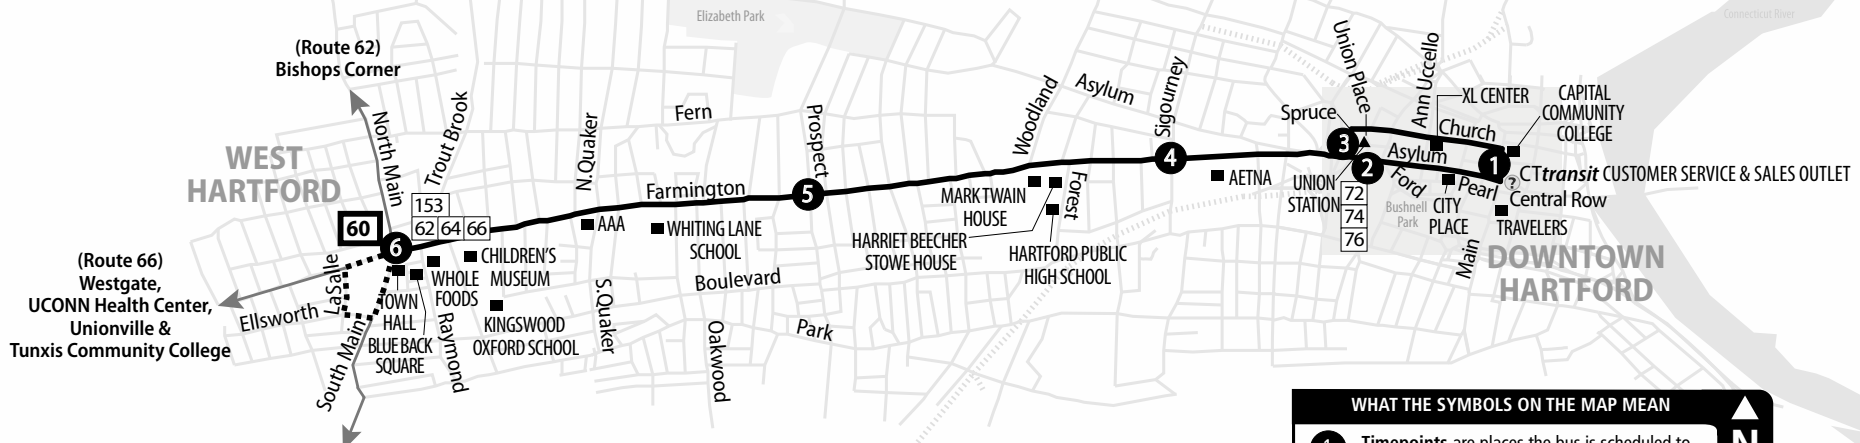

# 60 FARMINGTON AVENUE

60 West Hartford Center

Bus Schedule Update September 1, 2018

**WHAT THE SYMBOLS ON THE MAP MEAN**

**1** Timepoints are places the bus is scheduled to reach at a specific time (listed on the schedule). The timepoints are not the only places the bus will stop along the route.

**72** Transfer Points show connections with other bus routes. The connecting route number is in the box. This is an example of where to transfer to the "72" route.

**60** Route terminus (end of line for route branch indicated)

..... Part-time routing is shown for areas where the bus does not always travel. Refer to the schedule for trips that take the part-time route.