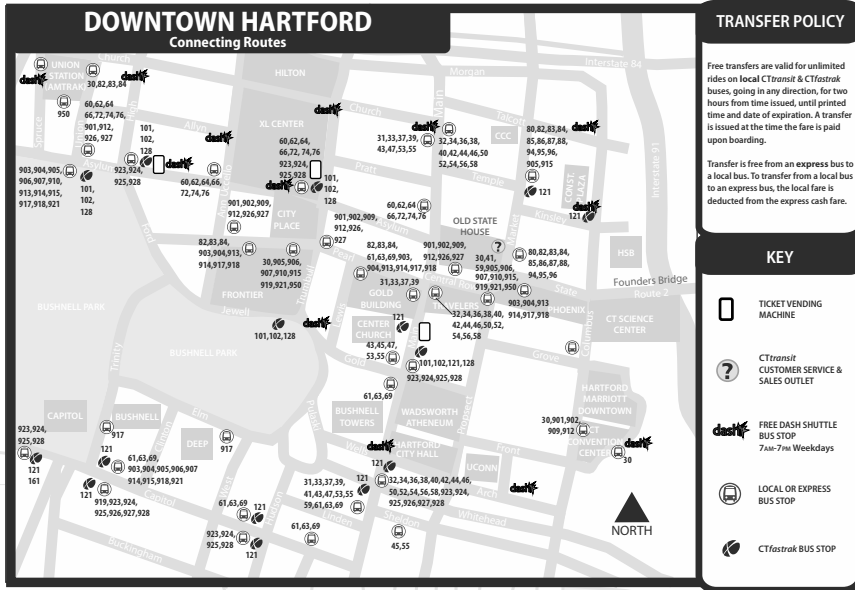

# 60 FARMINGTON AVENUE

60 West Hartford Center

Bus Schedule Update September 1, 2018

**WHAT THE SYMBOLS ON THE MAP MEAN**

**1** Timepoints are places the bus is scheduled to reach at a specific time (listed on the schedule). The timepoints are not the only places the bus will stop along the route.

**72** Transfer Points show connections with other bus routes. The connecting route number is in the box. This is an example of where to transfer to the "72" route.

**60** Route terminus (end of line for route branch indicated)

..... Part-time routing is shown for areas where the bus does not always travel. Refer to the schedule for trips that take the part-time route.