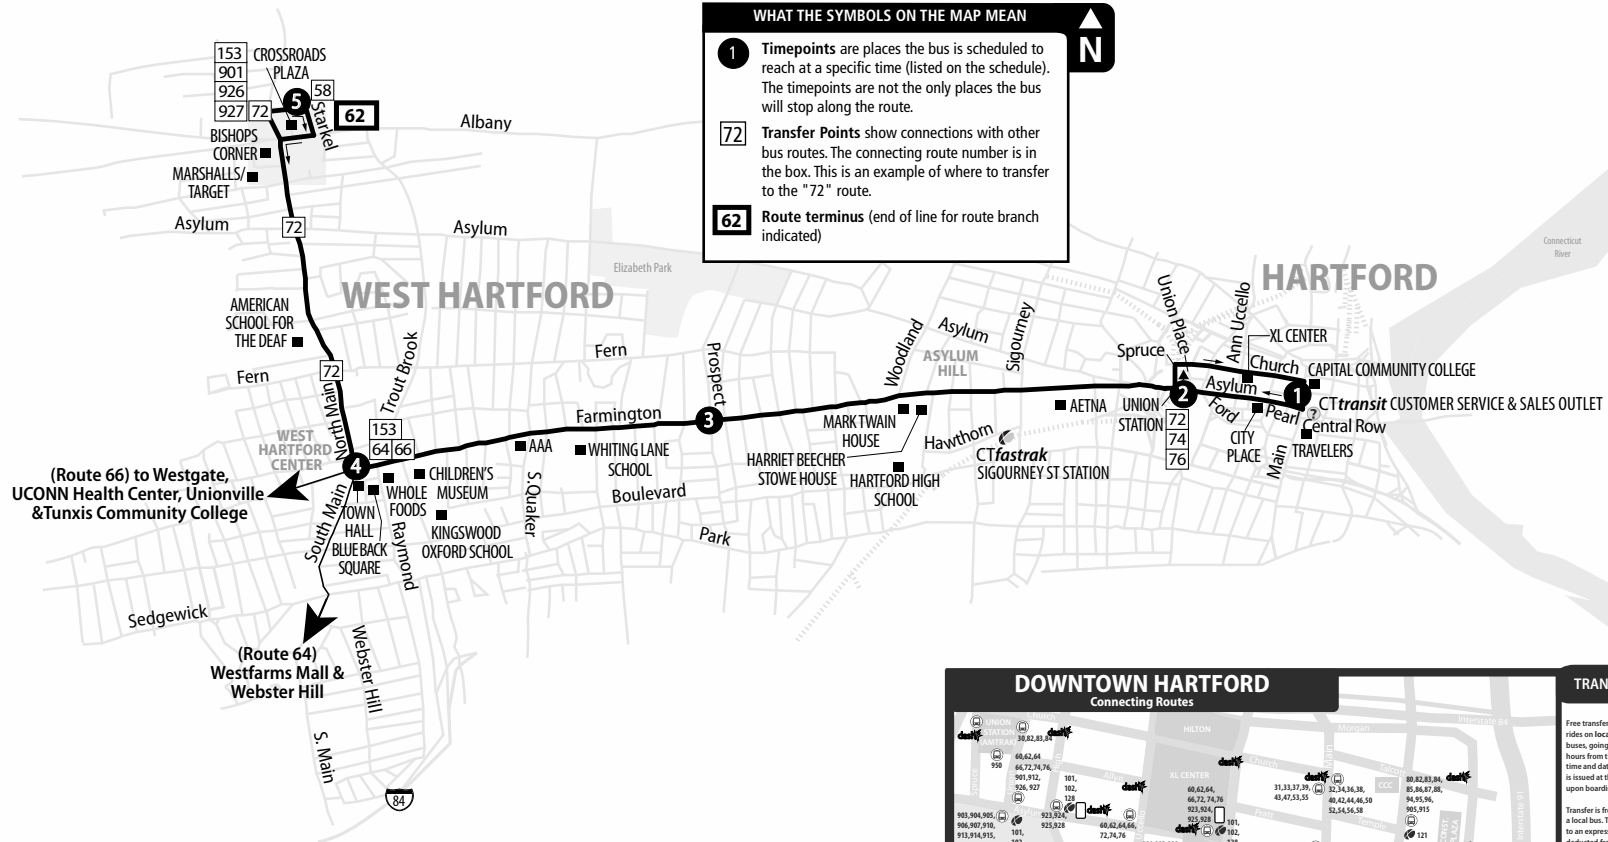

62 FARMINGTON AVENUE

62 Bishops Corner

Bus Schedule Effective March 22, 2020

WHAT THE SYMBOLS ON THE MAP MEAN

- **1** Timepoints are places the bus is scheduled to reach at a specific time (listed on the schedule). The timepoints are not the only places the bus will stop along the route.
- **72** Transfer Points show connections with other bus routes. The connecting route number is in the box. This is an example of where to transfer to the "72" route.
- **62** Route terminus (end of line for route branch indicated)

(Route 66) to Westgate, UCONN Health Center, Unionville & Tunxis Community College

(Route 64) Westfarms Mall & Webster Hill