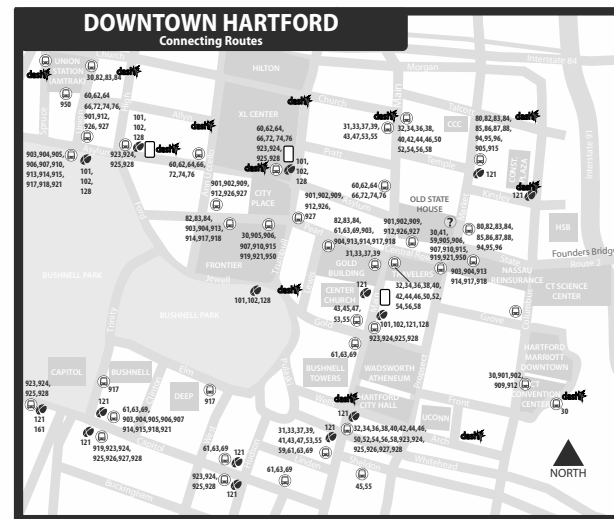

KEY

- TICKET VENDING MACHINE
- CTtransit CUSTOMER SERVICE & SALES-OUTLET
- FREE DASH SHUTTLE BUS STOP 7am-7pm Weekdays
- LOCAL OR EXPRESS BUS STOP
- CTfastrak BUS STOP