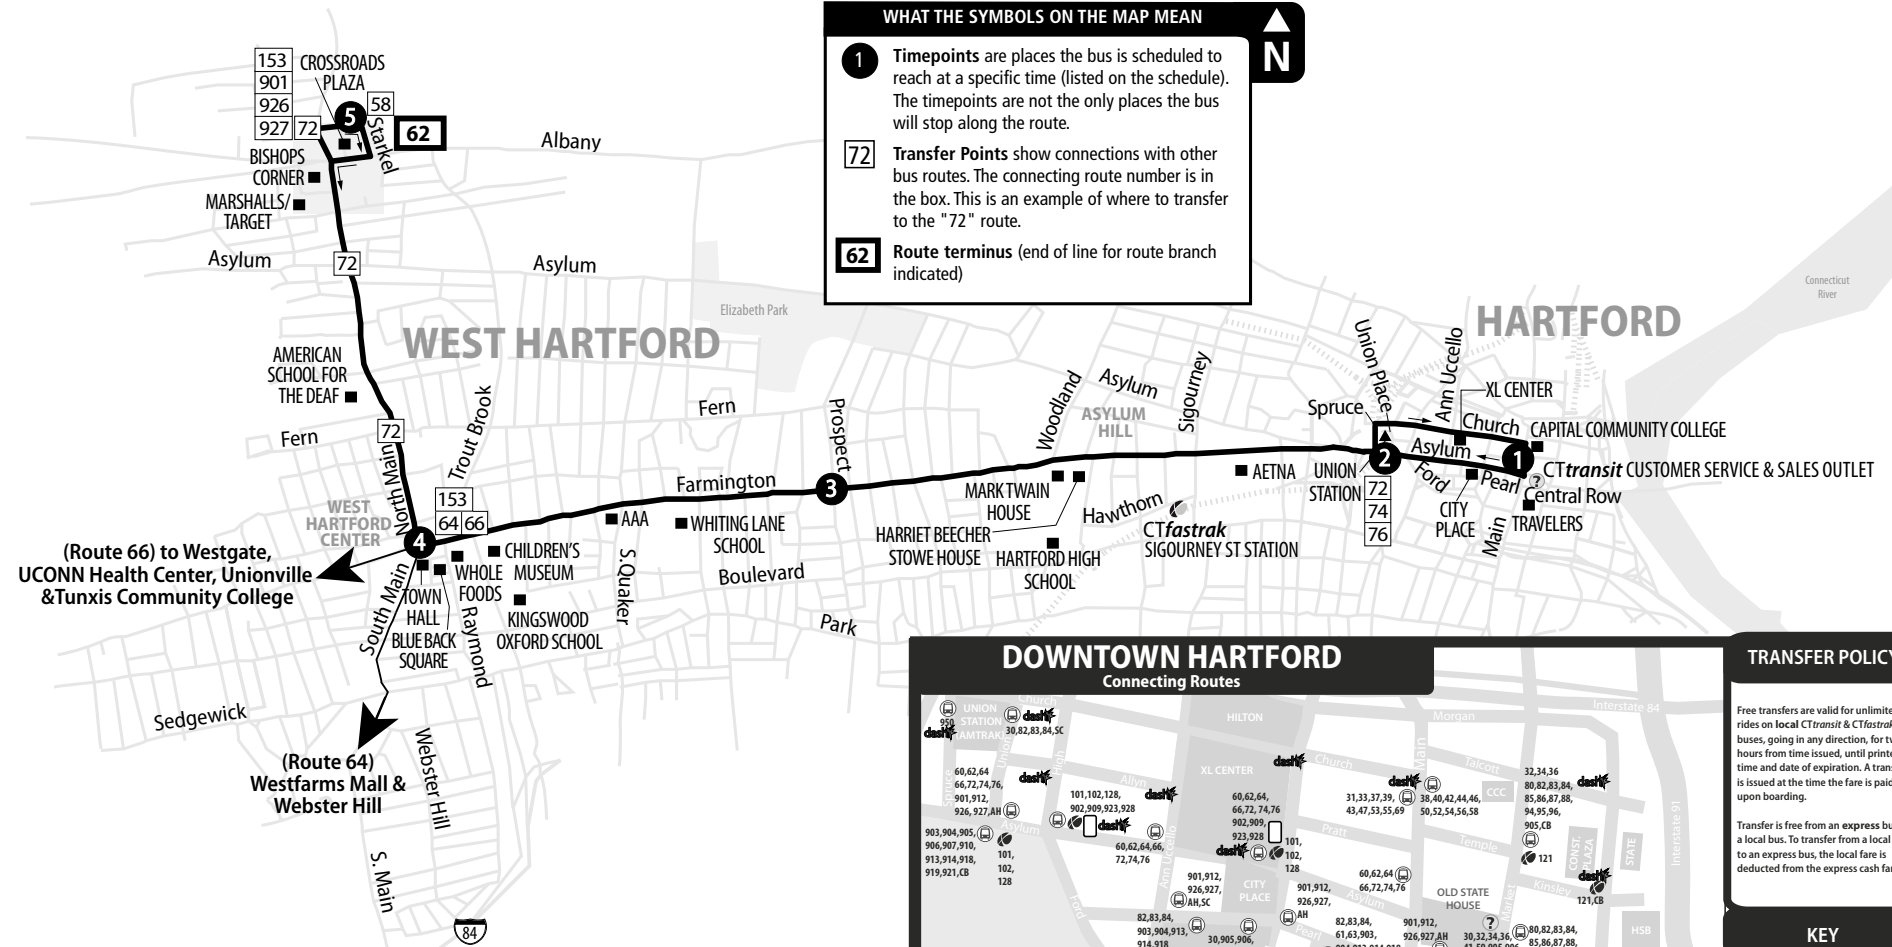

62 FARMINGTON AVENUE

62 Bishops Corner

Bus Schedule Effective August 22, 2021

WHAT THE SYMBOLS ON THE MAP MEAN

- 1** Timepoints are places the bus is scheduled to reach at a specific time (listed on the schedule). The timepoints are not the only places the bus will stop along the route.
- 72** Transfer Points show connections with other bus routes. The connecting route number is in the box. This is an example of where to transfer to the "72" route.
- 62** Route terminus (end of line for route branch indicated)

DOWNTOWN HARTFORD Connecting Routes

TRANSFER POLICY

Free transfers are valid for unlimited rides on local CTtransit & CTfastrak buses, going in any direction, for two hours from time issued, until printed time and date of expiration. A transfer is issued at the time the fare is paid upon boarding.

Transfer is free from an express bus to a local bus. To transfer from a local bus to an express bus, the local fare is deducted from the express cash fare.

KEY

- TICKET VENDING MACHINE
- CTtransit CUSTOMER SERVICE & SALES OUTLET
- FREE DASH SHUTTLE BUS STOP
7am-7pm Weekdays
- LOCAL OR EXPRESS BUS STOP
- CTfastrak BUS STOP