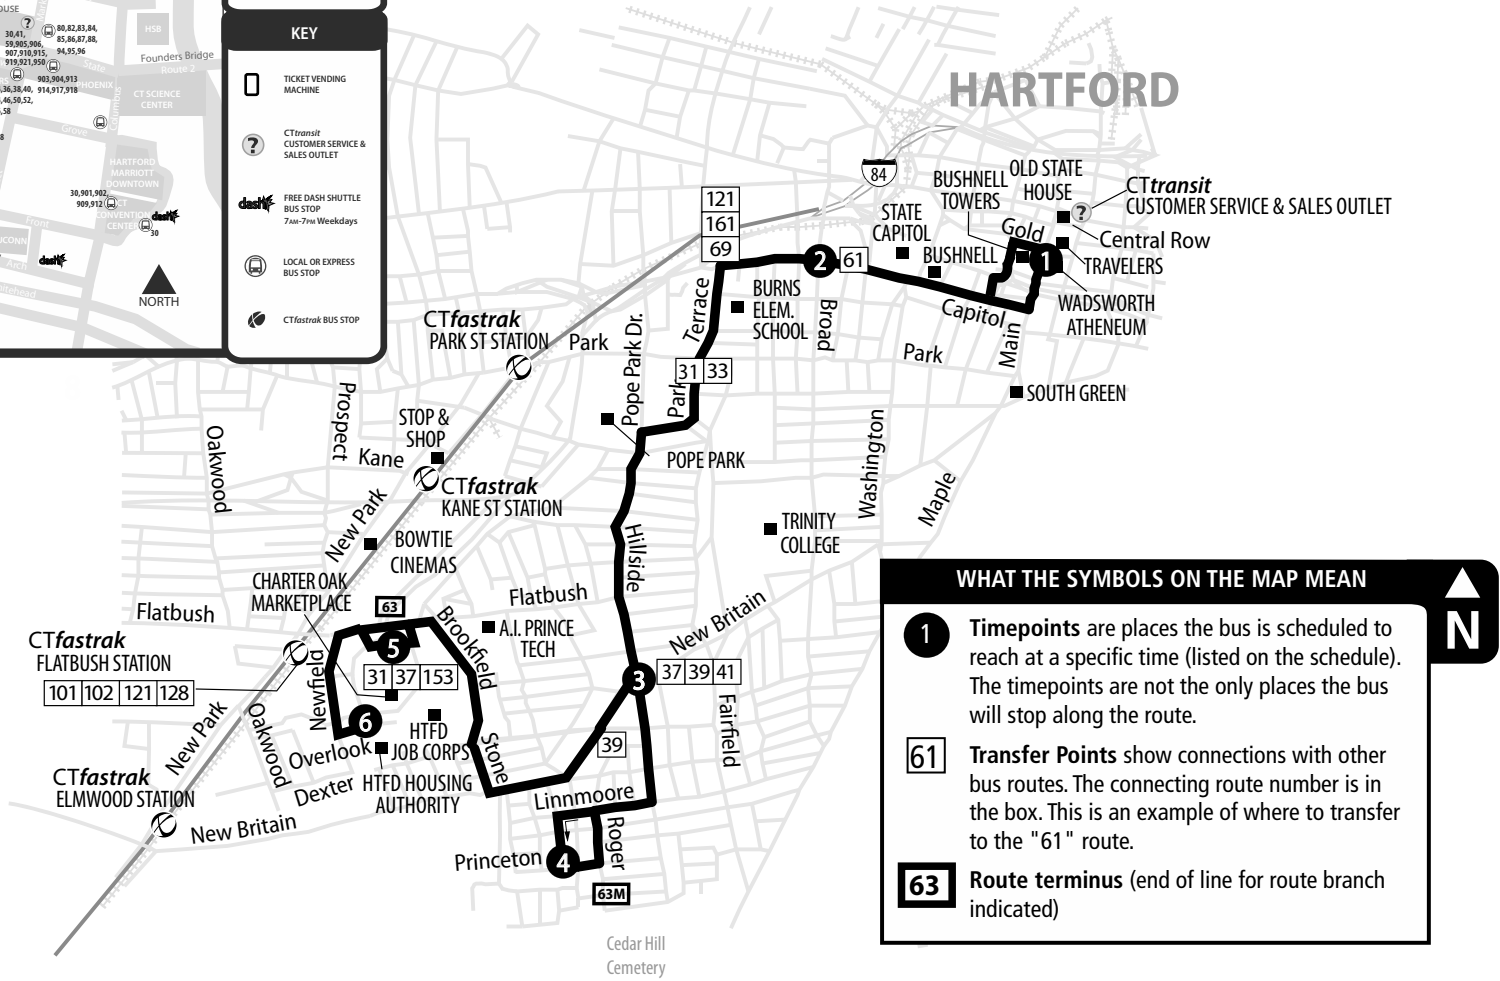

### DOWNTOWN HARTFORD

Connecting Routes

#### TRANSFER POLICY

Free transfers are valid for unlimited rides on local CTtransit & CTfastrak buses, going in any direction, for two hours from time issued, until printed time and date of expiration. A transfer is issued at the time the fare is paid upon boarding.

#### KEY

- TICKET VENDING MACHINE
- CTtransit CUSTOMER SERVICE & SALES OUTLET
- FREE DASH SHUTTLE BUS STOP 7am-7pm Weekdays
- LOCAL OR EXPRESS BUS STOP
- CTfastrak BUS STOP

### WHAT THE SYMBOLS ON THE MAP MEAN

- 1** Timepoints are places the bus is scheduled to reach at a specific time (listed on the schedule). The timepoints are not the only places the bus will stop along the route.
- 61** Transfer Points show connections with other bus routes. The connecting route number is in the box. This is an example of where to transfer to the "61" route.
- 63** Route terminus (end of line for route branch indicated)