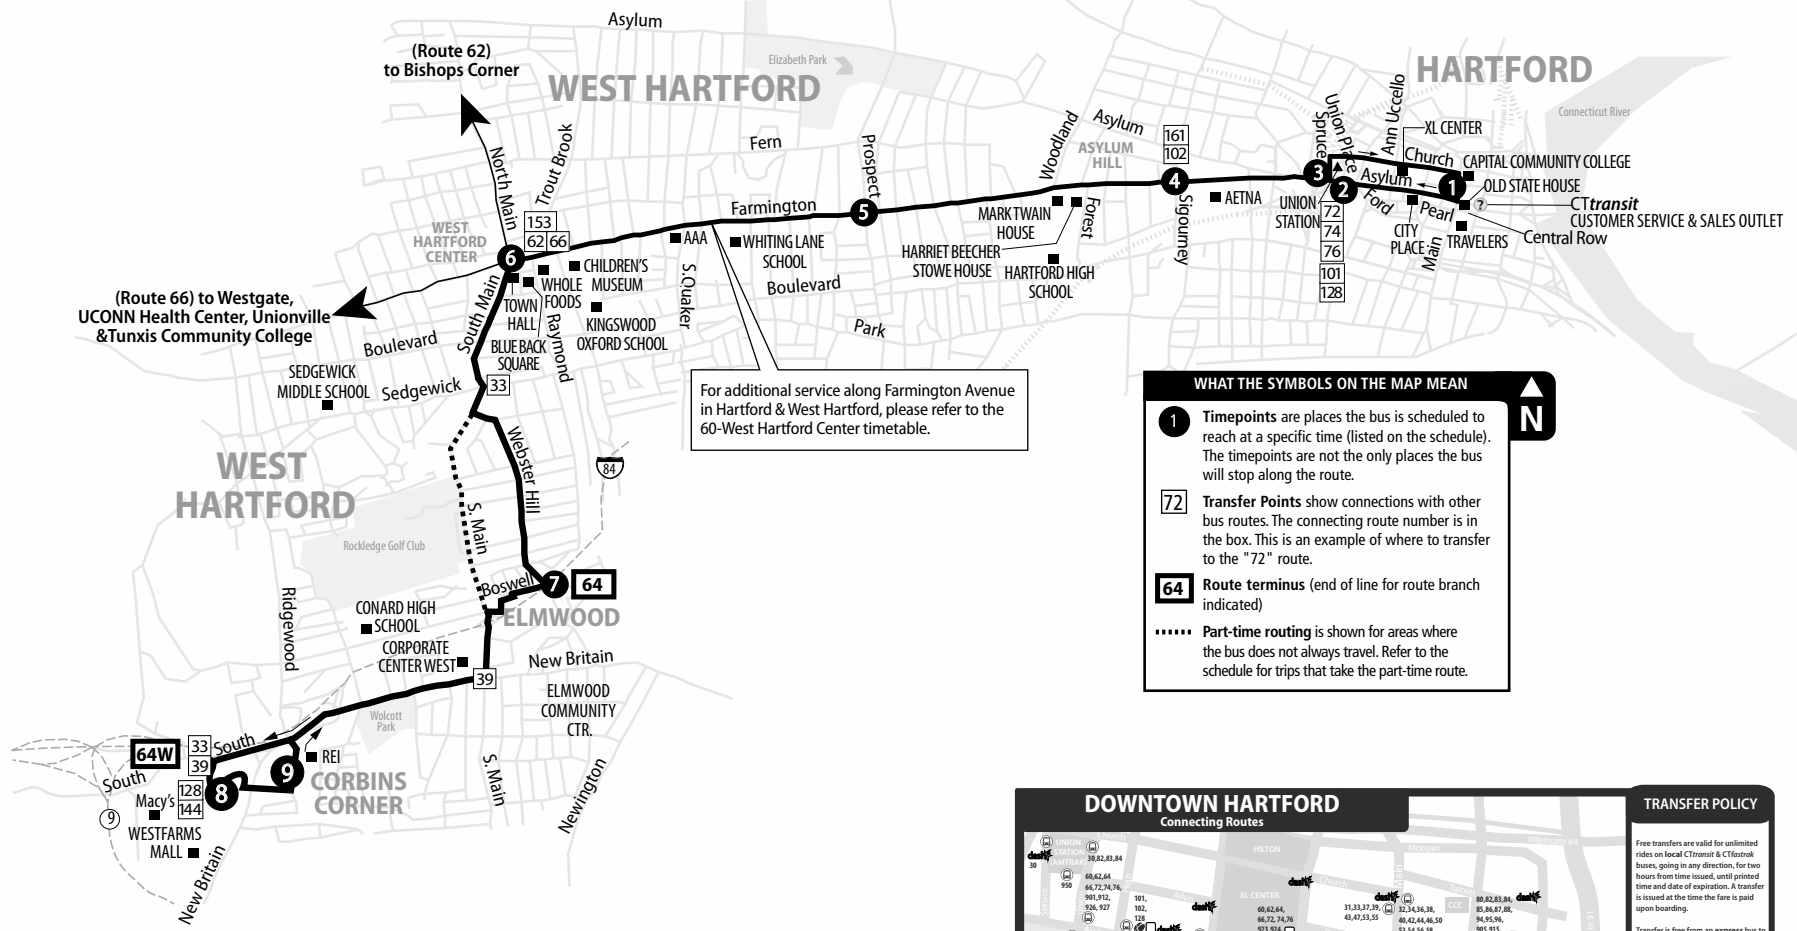

64 FARMINGTON AVENUE

Bus Schedule Effectives August 26, 2018

64W Westfarms Mall
64 Webster Hill Boulevard

WHAT THE SYMBOLS ON THE MAP MEAN

- 1** Timepoints are places the bus is scheduled to reach at a specific time (listed on the schedule). The timepoints are not the only places the bus will stop along the route.
- 72** Transfer Points show connections with other bus routes. The connecting route number is in the box. This is an example of where to transfer to the "72" route.
- 64** Route terminus (end of line for route branch indicated)
- Part-time routing is shown for areas where the bus does not always travel. Refer to the schedule for trips that take the part-time route.

DOWNTOWN HARTFORD Connecting Routes

This detailed map shows the downtown Hartford area with numerous connecting routes and transfer points. Each transfer point is marked with a box containing the connecting route number. A legend on the right explains the symbols used on the map.

TRANSFER POLICY

Free transfers are valid for unlimited rides on local CTtransit & CTflextrak buses, going in any direction, for two hours from time issued, until printed time and date of expiration. A transfer is issued at the time the fare is paid upon boarding.

Transfer is free from an express bus to a local bus. To transfer from a local bus to an express bus, the local fare is deducted from the express cash fare.

KEY

- TICKET VENDING MACHINE
- CTtransit CUSTOMER SERVICE & SALES-OUTLET
- FREE DASH SHUTTLE BUS STOP 7am-7pm Weekdays
- LOCAL OR EXPRESS BUS STOP
- CTflextrak BUS STOP