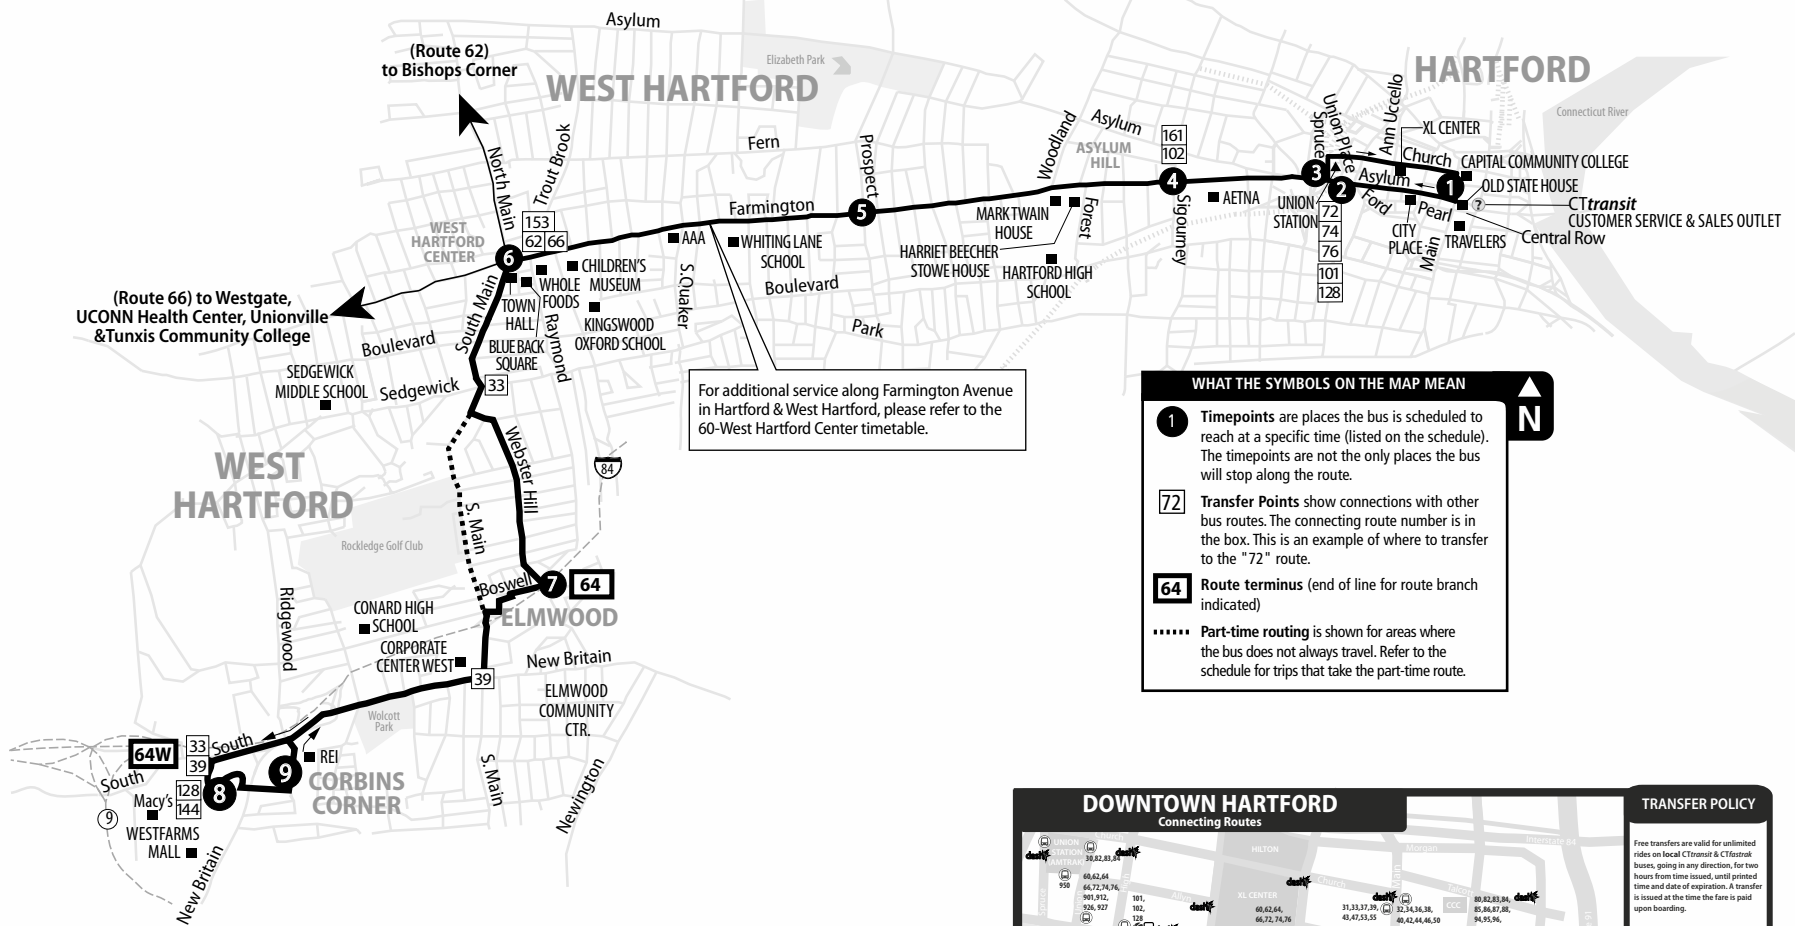

64 FARMINGTON AVENUE

64W Westfarms Mall
64 Webster Hill Boulevard

Bus Schedule Effective May 19, 2019

WHAT THE SYMBOLS ON THE MAP MEAN

- 1** Timepoints are places the bus is scheduled to reach at a specific time (listed on the schedule). The timepoints are not the only places the bus will stop along the route.
- 72** Transfer Points show connections with other bus routes. The connecting route number is in the box. This is an example of where to transfer to the "72" route.
- 64** Route terminus (end of line for route branch indicated)
- Part-time routing is shown for areas where the bus does not always travel. Refer to the schedule for trips that take the part-time route.

DOWNTOWN HARTFORD
Connecting Routes

This map shows downtown Hartford with various connecting routes and transfer points. It includes a transfer policy section and a key for symbols used on the map.

TRANSFER POLICY

Free transfers are valid for unlimited rides on local CTtransit & CTfastrak buses, going in any direction, for two hours from time issued, until printed time and date of expiration. A transfer is issued at the time the fare is paid upon boarding.

Transfer is free from an express bus to a local bus. To transfer from a local bus to an express bus, the local fare is deducted from the express cash fare.

KEY

- TICKET VENDING MACHINE
- CTtransit CUSTOMER SERVICE & SALES-OUTLET
- FREE DASH SHUTTLE BUS STOP 7am-7pm Weekdays
- LOCAL OR EXPRESS BUS STOP
- CTfastrak BUS STOP