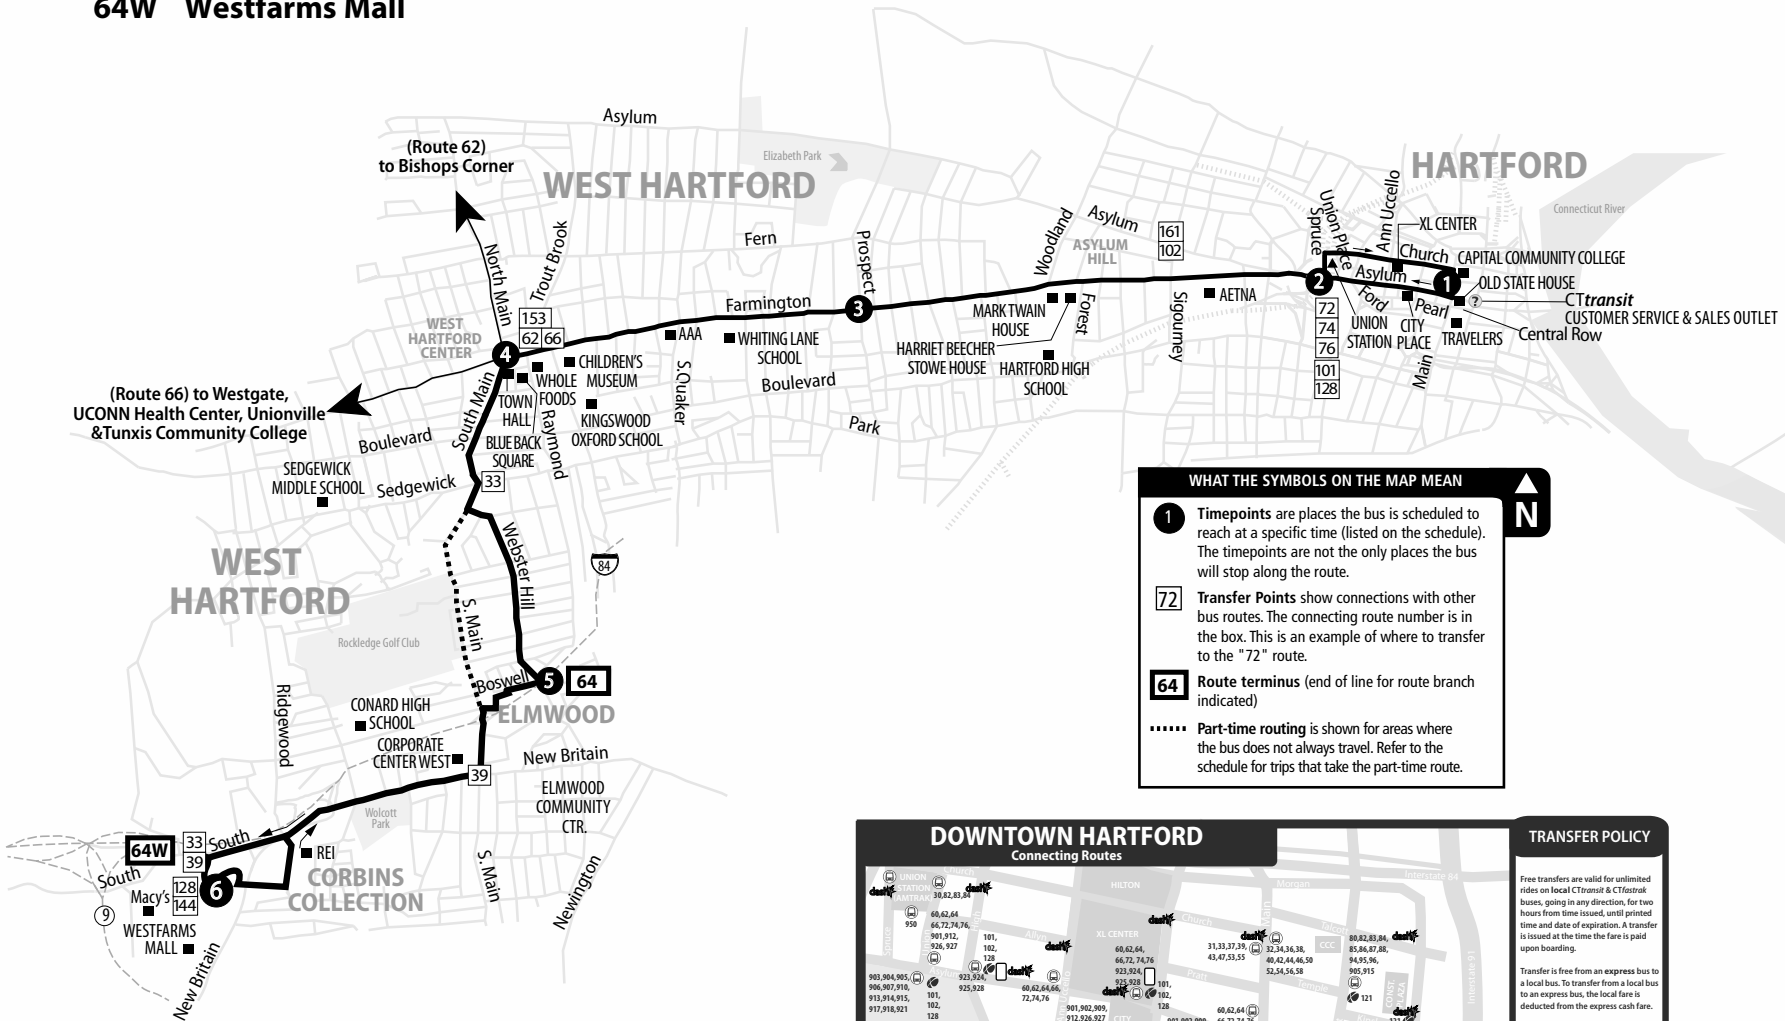

### WHAT THE SYMBOLS ON THE MAP MEAN

- 1** Timepoints are places the bus is scheduled to reach at a specific time (listed on the schedule). The timepoints are not the only places the bus will stop along the route.
- 72** Transfer Points show connections with other bus routes. The connecting route number is in the box. This is an example of where to transfer to the "72" route.
- 64** Route terminus (end of line for route branch indicated)
- ..... Part-time routing is shown for areas where the bus does not always travel. Refer to the schedule for trips that take the part-time route.

### DOWNTOWN HARTFORD Connecting Routes

This detailed map shows the downtown Hartford area with numerous connecting routes and transfer points. Each transfer point is marked with a box containing a route number (e.g., 72, 74, 76, 101, 128) and a 'downtown' icon. The map includes landmarks like the Old State House, City Place, and various schools and government buildings.

#### TRANSFER POLICY

Free transfers are valid for unlimited rides on local CTtransit & CTfastrak buses, going in any direction, for two hours from time issued, until printed time and date of expiration. A transfer is issued at the time the fare is paid upon boarding.

#### KEY

- TICKET VENDING MACHINE
- CTtransit CUSTOMER SERVICE & SALES OUTLET
- FREE DASH SHUTTLE BUS STOP 7am-7pm Weekdays
- LOCAL OR EXPRESS BUS STOP
- CTfastrak BUS STOP