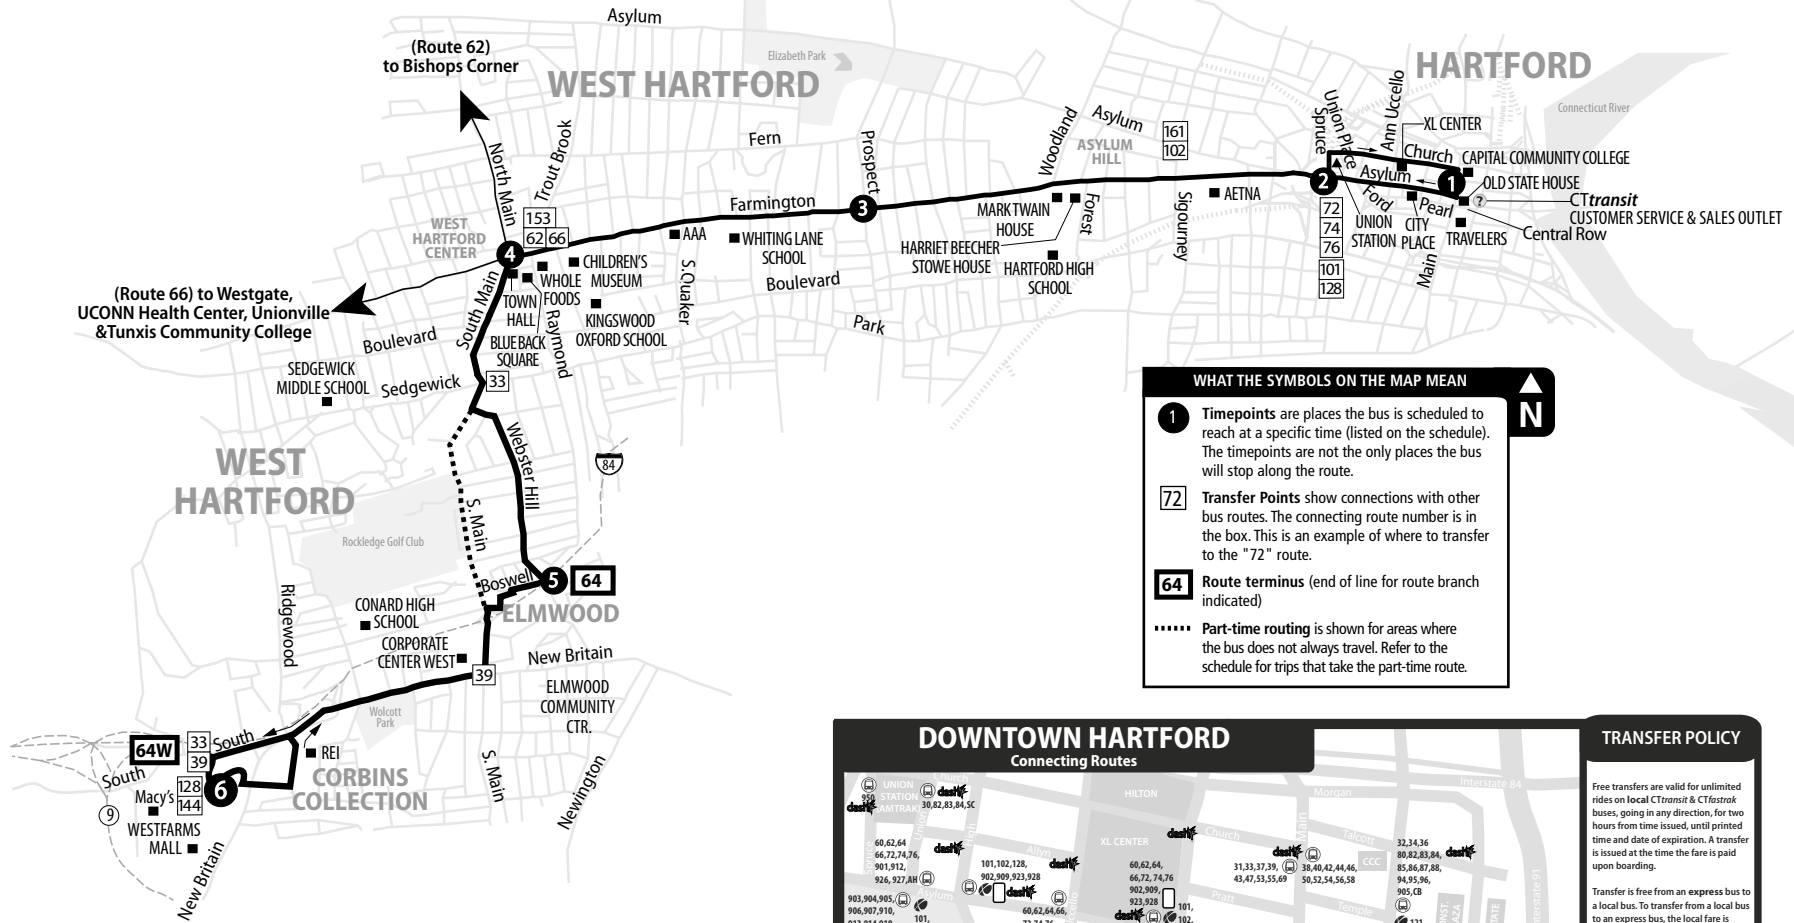

64 FARMINGTON AVENUE - SOUTH MAIN STREET

Bus Schedule Effective August 22, 2021

64 Webster Hill Boulevard
64W Westfarms Mall

WHAT THE SYMBOLS ON THE MAP MEAN

- 1** Timepoints are places the bus is scheduled to reach at a specific time (listed on the schedule). The timepoints are not the only places the bus will stop along the route.
- 72** Transfer Points show connections with other bus routes. The connecting route number is in the box. This is an example of where to transfer to the "72" route.
- 64** Route terminus (end of line for route branch indicated)
- Part-time routing is shown for areas where the bus does not always travel. Refer to the schedule for trips that take the part-time route.