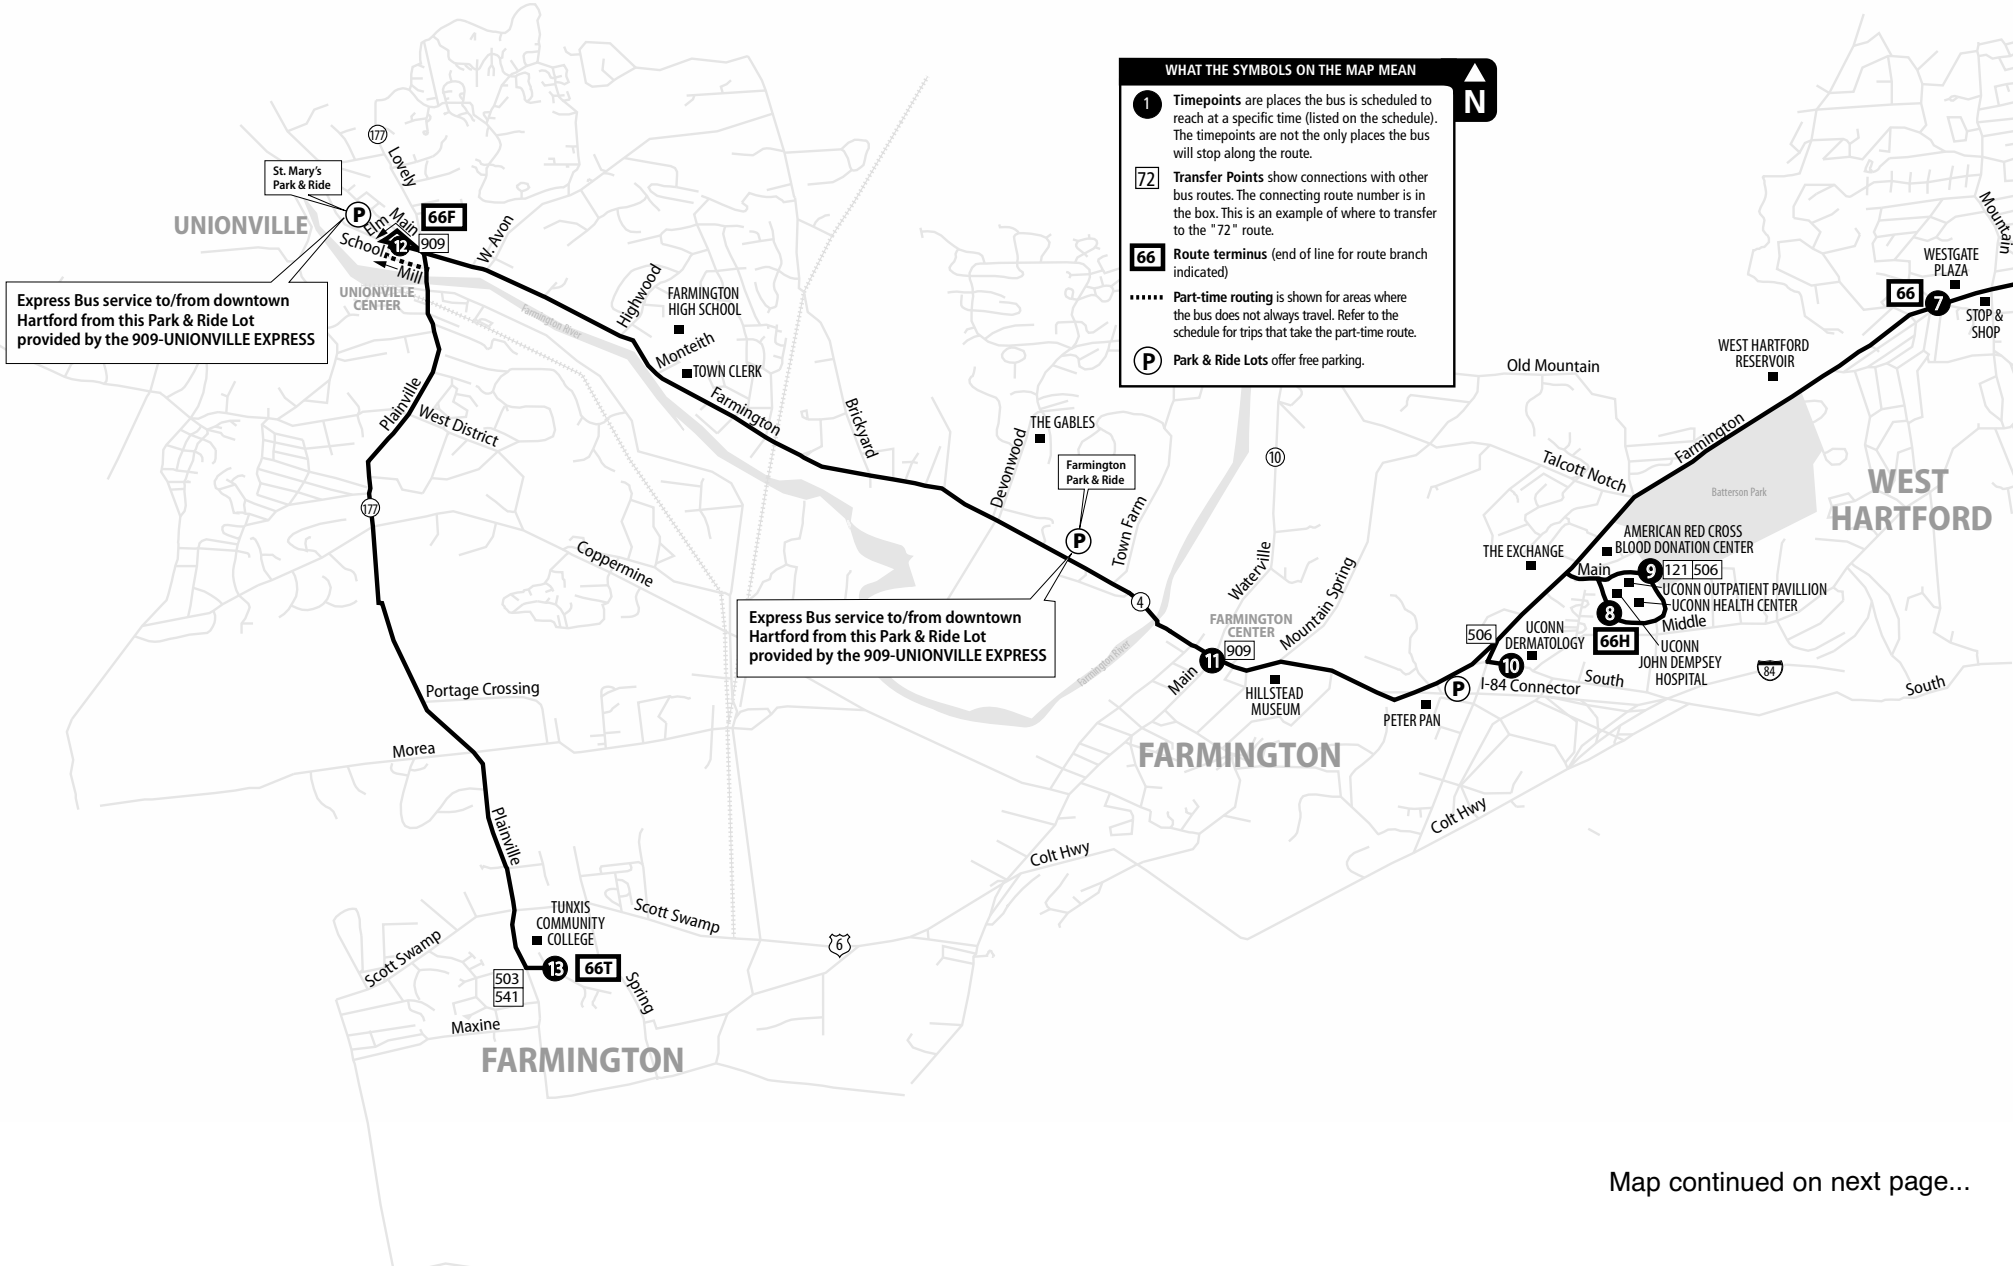

66 FARMINGTON AVENUE

Bus Schedule Effective August 26, 2018

- 66 Westgate
- 66F Unionville
- 66H UConn Health Center
- 66T Tunxis Community College

Express Bus service to/from downtown Hartford from this Park & Ride Lot provided by the 909-UNIONVILLE EXPRESS

Express Bus service to/from downtown Hartford from this Park & Ride Lot provided by the 909-UNIONVILLE EXPRESS

WHAT THE SYMBOLS ON THE MAP MEAN

- 1** Timepoints are places the bus is scheduled to reach at a specific time (listed on the schedule). The timepoints are not the only places the bus will stop along the route.
- 72** Transfer Points show connections with other bus routes. The connecting route number is in the box. This is an example of where to transfer to the "72" route.
- 66** Route terminus (end of line for route branch indicated)
- Part-time routing is shown for areas where the bus does not always travel. Refer to the schedule for trips that take the part-time route.
- P** Park & Ride Lots offer free parking.

Map continued on next page...

66 FARMINGTON AVENUE

Bus Schedule Effective August 26, 2018

- 66 Westgate
- 66F Unionville
- 66H UConn Health Center
- 66T Tunxis Community College