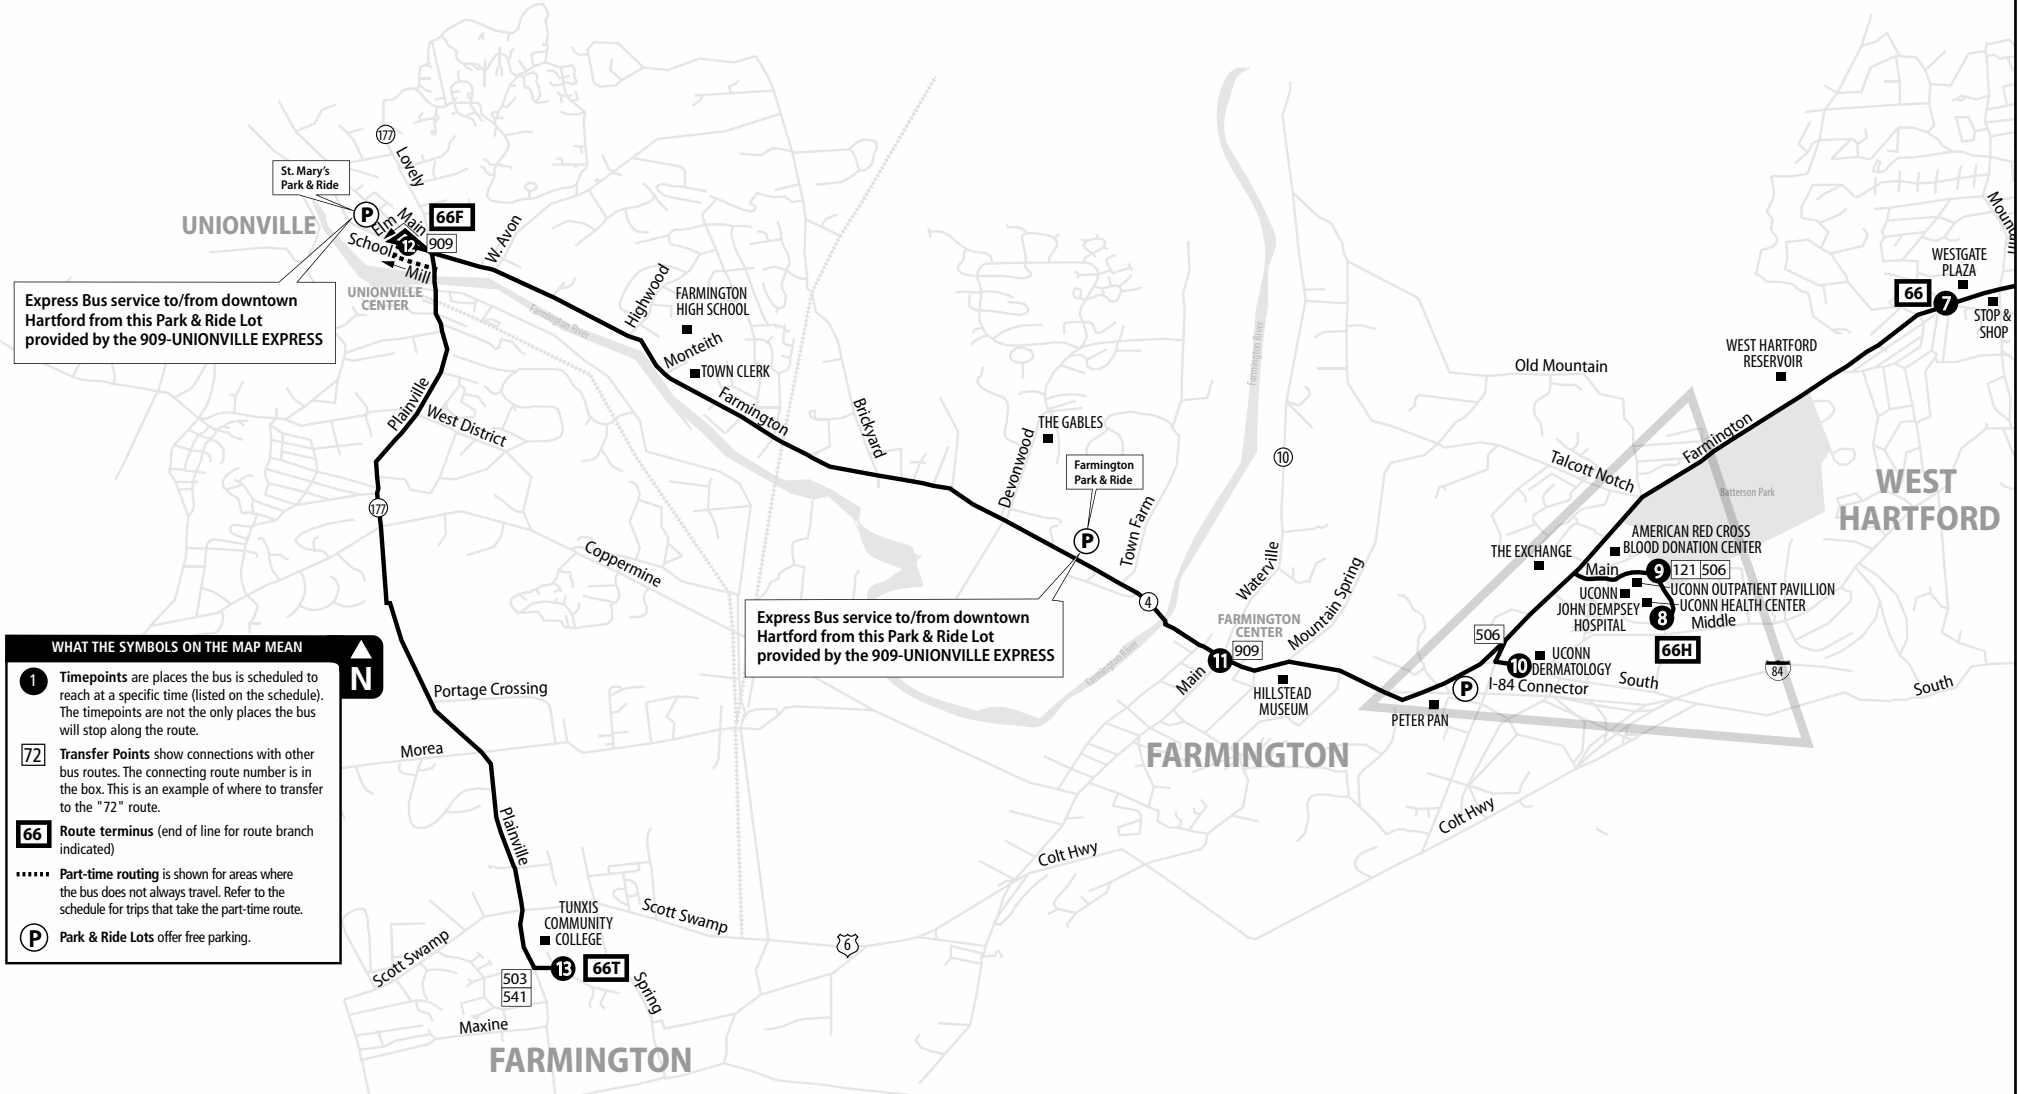

# 66 FARMINGTON AVENUE

Bus Schedule Effective May 19, 2019

- 66 Westgate
- 66F Unionville
- 66H UConn Health Center
- 66T Tunxis Community College

Map continued on next page...

### DOWNTOWN HARTFORD

Connecting Routes

#### TRANSFER POLICY

Free transfers are valid for unlimited rides on local CTtransit & CTfastrak buses, going in any direction, for two hours from time issued, until printed time and date of expiration. A transfer is issued at the time the fare is paid upon boarding.

#### KEY

- TICKET VENDING MACHINE
- CTtransit CUSTOMER SERVICE & SALES OUTLET
- FREE DASH SHUTTLE BUS STOP  
7am-7pm Weekdays
- LOCAL OR EXPRESS BUS STOP
- CTfastrak BUS STOP

UCONN Map Inset on the next page...