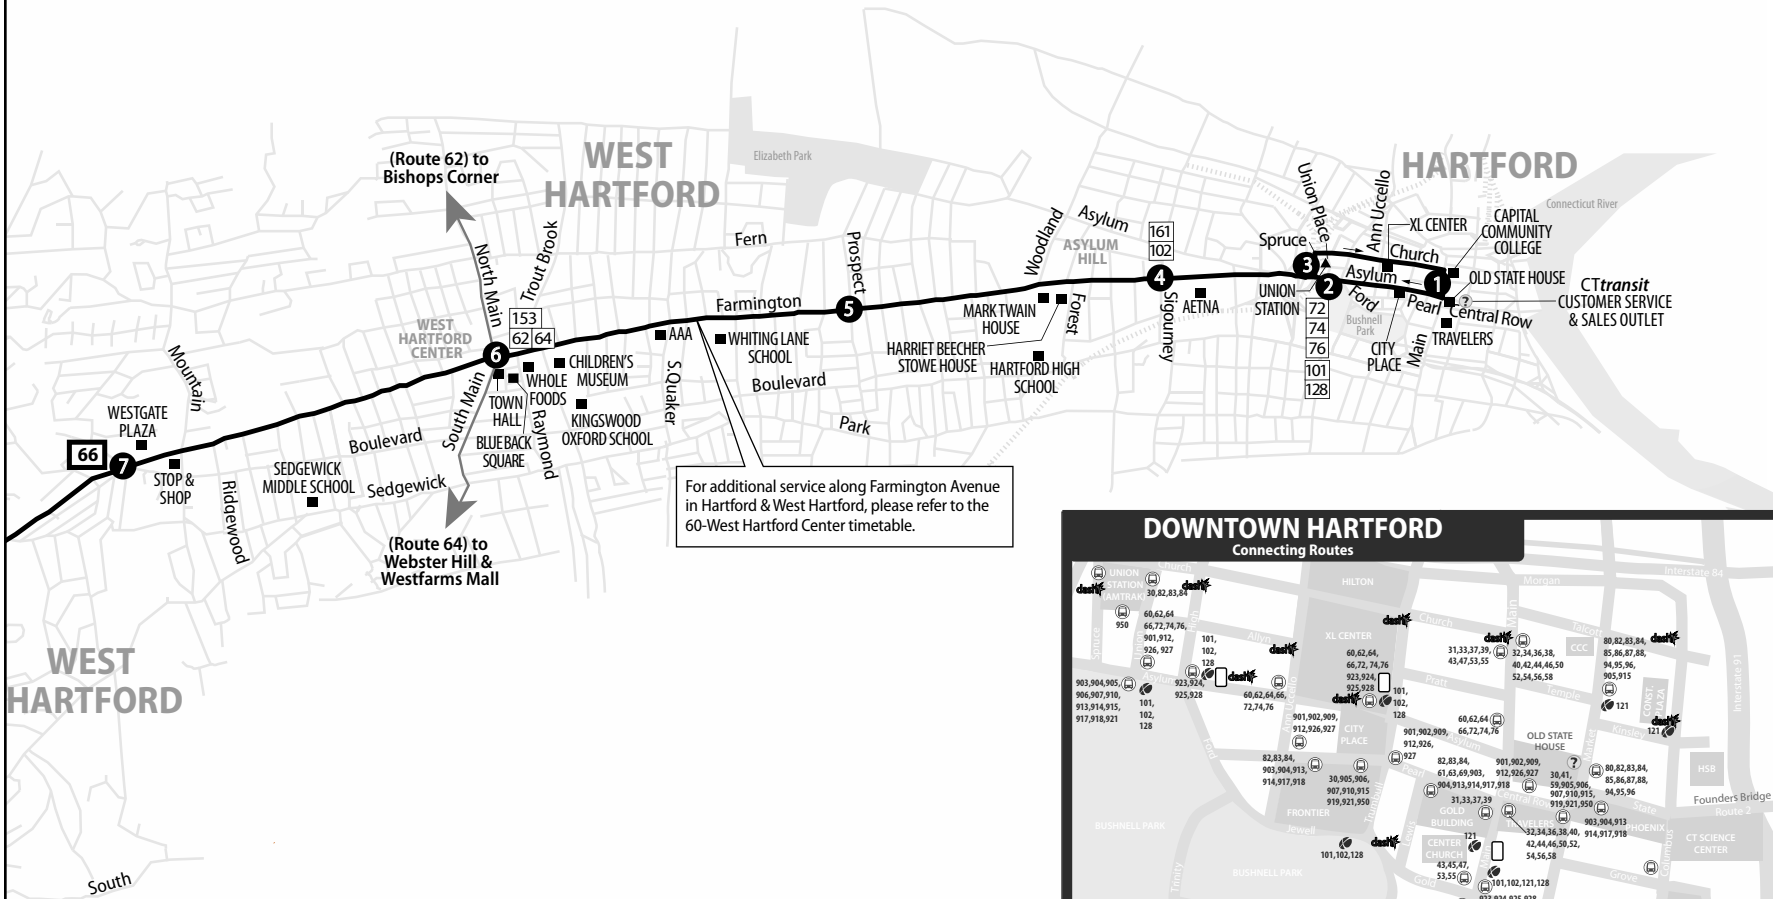

# 66 FARMINGTON AVENUE

Bus Schedule Effective May 19, 2019

- 66 Westgate
- 66F Unionville
- 66H UConn Health Center
- 66T Tunxis Community College

Map continued on next page...

### DOWNTOWN HARTFORD

Connecting Routes

#### TRANSFER POLICY

Free transfers are valid for unlimited rides on local CTtransit & CTfastrak buses, going in any direction, for two hours from time issued, until printed time and date of expiration. A transfer is issued at the time the fare is paid upon boarding.

#### KEY

- TICKET VENDING MACHINE
- CTtransit CUSTOMER SERVICE & SALES OUTLET
- FREE DASH SHUTTLE BUS STOP  
7am-7pm Weekdays
- LOCAL OR EXPRESS BUS STOP
- CTfastrak BUS STOP

UCONN Map Inset on the next page...