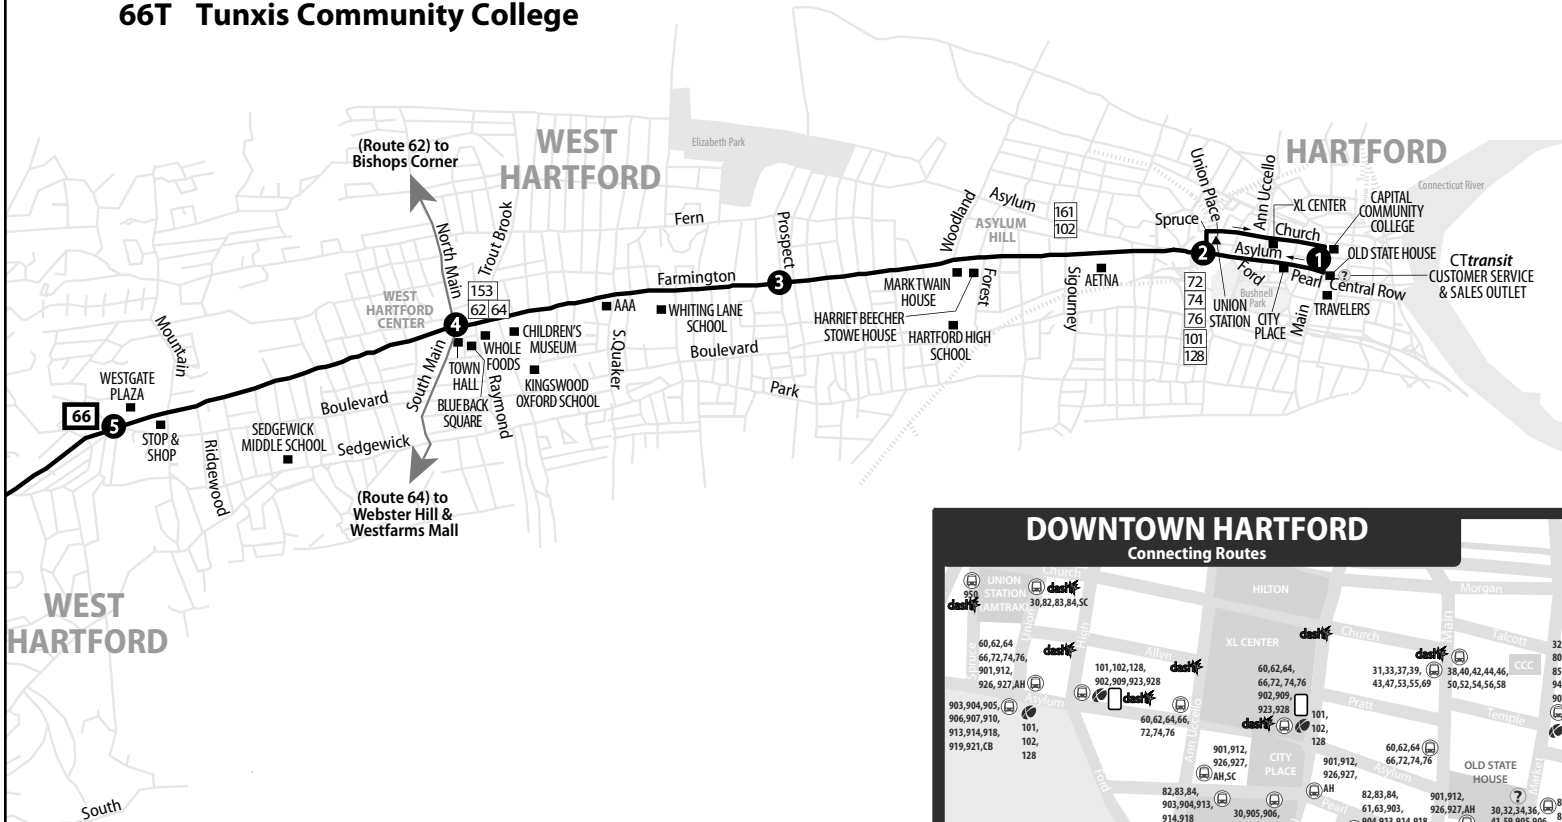

66 FARMINGTON AVENUE

Bus Schedule Effective August 22, 2021

- 66 Westgate
- 66F Unionville
- 66H UConn Health Center
- 66T Tunxis Community College

Express Bus service to/from downtown Hartford from this Park & Ride Lot provided by the 909-UNIONVILLE EXPRESS

Express Bus service to/from downtown Hartford from this Park & Ride Lot provided by the 909-UNIONVILLE EXPRESS

WHAT THE SYMBOLS ON THE MAP MEAN

- 1** Timepoints are places the bus is scheduled to reach at a specific time (listed on the schedule). The timepoints are not the only places the bus will stop along the route.
- 72** Transfer Points show connections with other bus routes. The connecting route number is in the box. This is an example of where to transfer to the "72" route.
- 66** Route terminus (end of line for route branch indicated)
- Part-time routing is shown for areas where the bus does not always travel. Refer to the schedule for trips that take the part-time route.
- P** Park & Ride Lots offer free parking.

Map continued on next page...

66 FARMINGTON AVENUE

Bus Schedule Effective August 22, 2021

- 66 Westgate
- 66F Unionville
- 66H UConn Health Center
- 66T Tunxis Community College

TRANSFER POLICY

Free transfers are valid for unlimited rides on local CTtransit & CTfastrak buses, going in any direction, for two hours from time issued, until printed time and date of expiration. A transfer is issued at the time the fare is paid upon boarding.

UConn Map Inset on the next page...

66 FARMINGTON AVENUE

Bus Schedule Effective August 22, 2021

- 66 Westgate
- 66F Unionville
- 66H UConn Health Center
- 66T Tunxis Community College