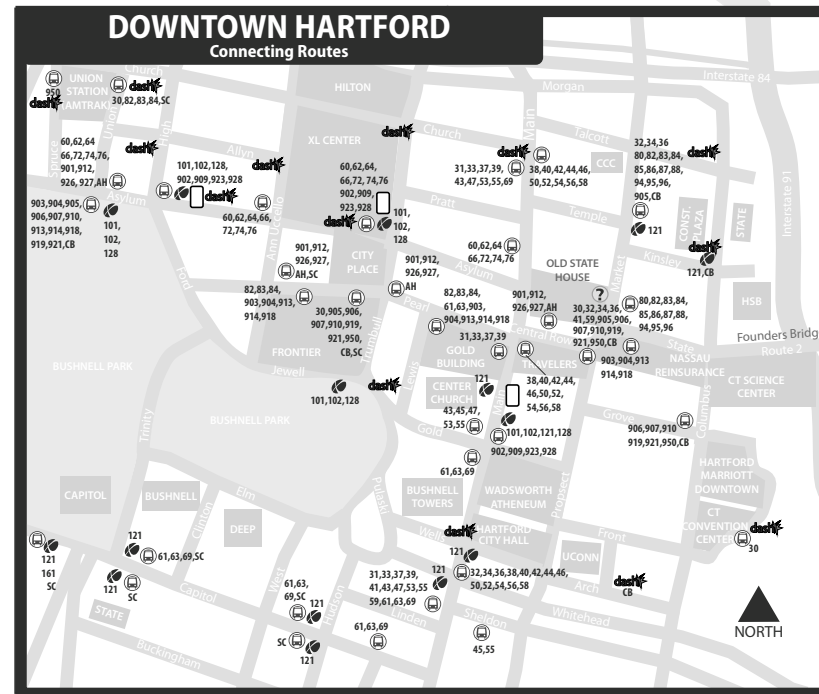

66 FARMINGTON AVENUE

Bus Schedule Effective August 22, 2021

- 66 Westgate
- 66F Unionville
- 66H UConn Health Center
- 66T Tunxis Community College

Express Bus service to/from downtown Hartford from this Park & Ride Lot provided by the 909-UNIONVILLE EXPRESS

Express Bus service to/from downtown Hartford from this Park & Ride Lot provided by the 909-UNIONVILLE EXPRESS

WHAT THE SYMBOLS ON THE MAP MEAN

- 1** Timepoints are places the bus is scheduled to reach at a specific time (listed on the schedule). The timepoints are not the only places the bus will stop along the route.
- 72** Transfer Points show connections with other bus routes. The connecting route number is in the box. This is an example of where to transfer to the "72" route.
- 66** Route terminus (end of line for route branch indicated)
- Part-time routing is shown for areas where the bus does not always travel. Refer to the schedule for trips that take the part-time route.
- P** Park & Ride Lots offer free parking.

Map continued on next page...

66 FARMINGTON AVENUE

Bus Schedule Effective August 22, 2021

- 66 Westgate
- 66F Unionville
- 66H UConn Health Center
- 66T Tunxis Community College

TRANSFER POLICY

Free transfers are valid for unlimited rides on local CTtransit & CTfastrak buses, going in any direction, for two hours from time issued, until printed time and date of expiration. A transfer is issued at the time the fare is paid upon boarding.

UConn Map Inset on the next page...

66 FARMINGTON AVENUE

Bus Schedule Effective August 22, 2021

- 66 Westgate
- 66F Unionville
- 66H UConn Health Center
- 66T Tunxis Community College