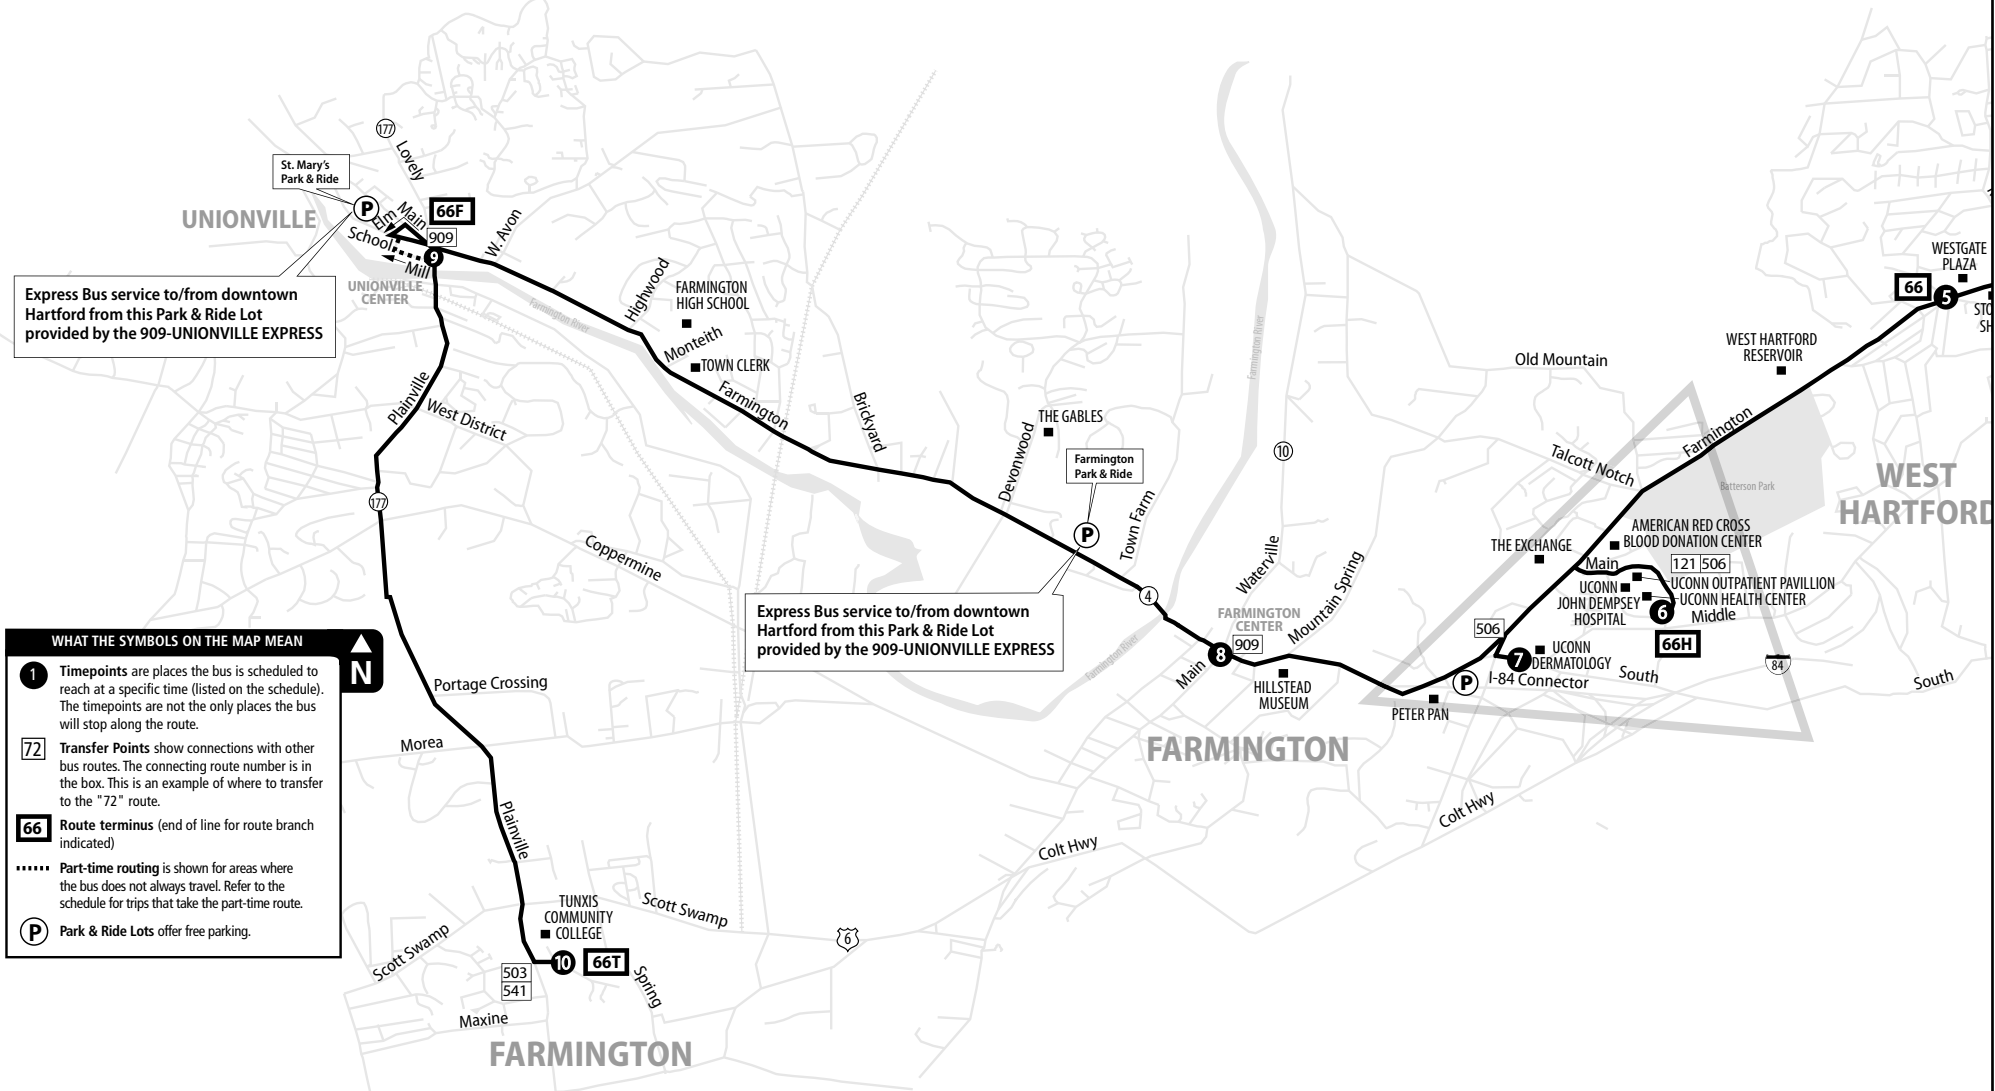

66 FARMINGTON AVENUE

Bus Schedule Effective August 22, 2021

- 66 Westgate
- 66F Unionville
- 66H UConn Health Center
- 66T Tunxis Community College

Express Bus service to/from downtown Hartford from this Park & Ride Lot provided by the 909-UNIONVILLE EXPRESS

Express Bus service to/from downtown Hartford from this Park & Ride Lot provided by the 909-UNIONVILLE EXPRESS

WHAT THE SYMBOLS ON THE MAP MEAN

- 1** Timepoints are places the bus is scheduled to reach at a specific time (listed on the schedule). The timepoints are not the only places the bus will stop along the route.
- 72** Transfer Points show connections with other bus routes. The connecting route number is in the box. This is an example of where to transfer to the "72" route.
- 66** Route terminus (end of line for route branch indicated)
- Part-time routing is shown for areas where the bus does not always travel. Refer to the schedule for trips that take the part-time route.
- P** Park & Ride Lots offer free parking.

Map continued on next page...

66 FARMINGTON AVENUE

Bus Schedule Effective August 22, 2021

- 66 Westgate
- 66F Unionville
- 66H UConn Health Center
- 66T Tunxis Community College

TRANSFER POLICY

Free transfers are valid for unlimited rides on local CTtransit & CTfastrak buses, going in any direction, for two hours from time issued, until printed time and date of expiration. A transfer is issued at the time the fare is paid upon boarding.

UConn Map Inset on the next page...

66 FARMINGTON AVENUE

Bus Schedule Effective August 22, 2021

- 66 Westgate
- 66F Unionville
- 66H UConn Health Center
- 66T Tunxis Community College