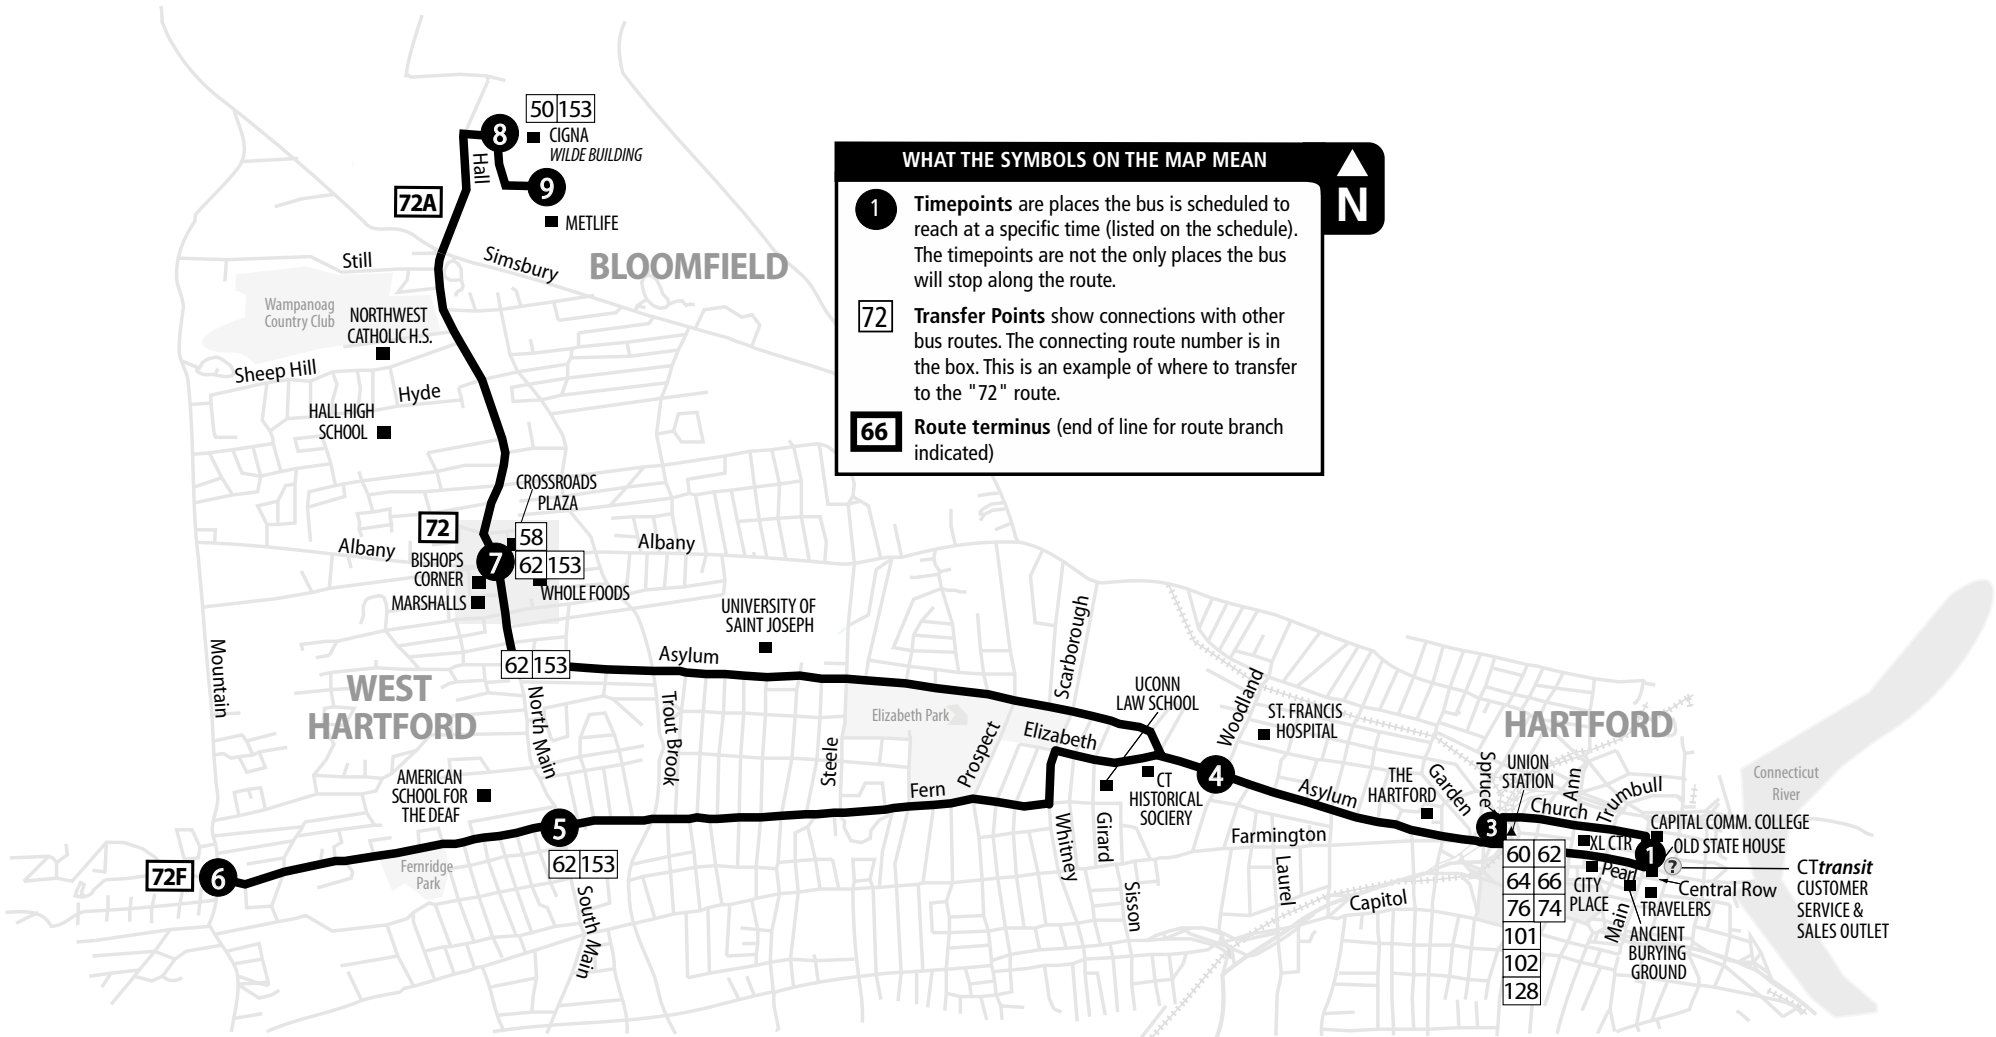

72 ASYLUM AVENUE

Bus Schedule Effective December 4, 2016

- 72 Bishops Corner
- 72A CIGNA-MetLife
- 72F Fern Street

WHAT THE SYMBOLS ON THE MAP MEAN

1 Timepoints are places the bus is scheduled to reach at a specific time (listed on the schedule). The timepoints are not the only places the bus will stop along the route.

72 Transfer Points show connections with other bus routes. The connecting route number is in the box. This is an example of where to transfer to the "72" route.

66 Route terminus (end of line for route branch indicated)

60	62
64	66
76	74
101	
102	
128	

CTtransit
CUSTOMER
SERVICE &
SALES OUTLET