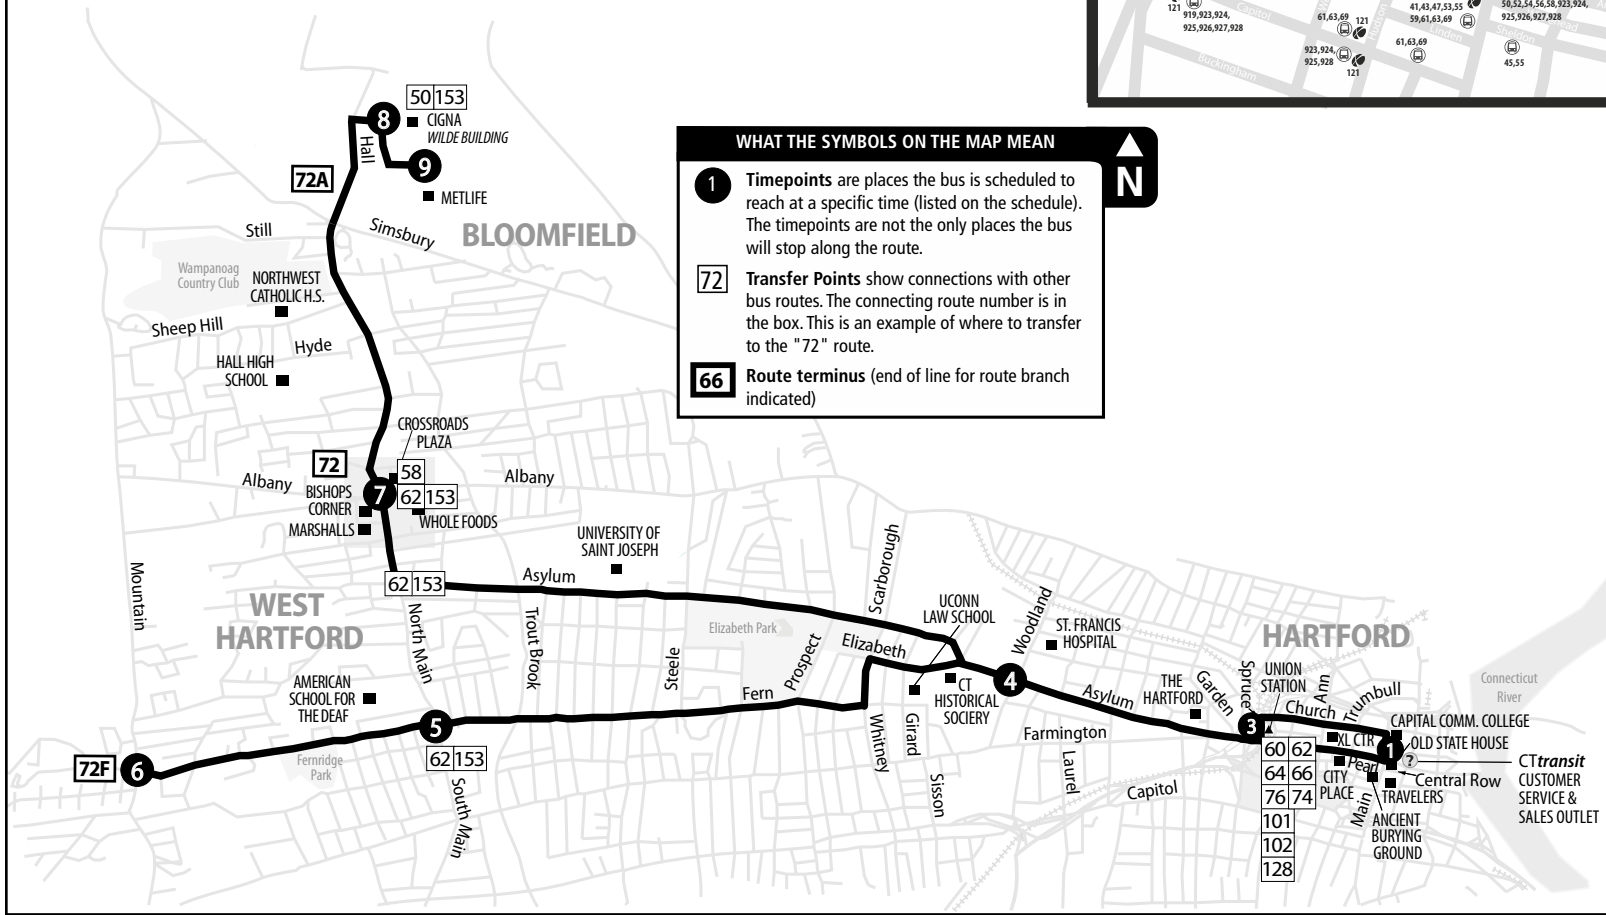

72 ASYLUM AVENUE

- 72 Bishops Corner
- 72A CIGNA-MetLife
- 72F Fern Street

Bus Schedule Effective August 28, 2018

DOWNTOWN HARTFORD

Connecting Routes

TRANSFER POLICY

Free transfers are valid for unlimited rides on local CTtransit & CTfastrak buses, going in any direction, for two hours from time issued, until printed time and date of expiration. A transfer is issued at the time the fare is paid upon boarding.

Transfer is free from an express bus to a local bus. To transfer from a local bus to an express bus, the local fare is deducted from the express cash fare.

KEY

- TICKET VENDING MACHINE
- CTtransit CUSTOMER SERVICE & SALES OUTLET
- FREE DASH SHUTTLE BUS STOP 7AM-7PM Weekdays
- LOCAL OR EXPRESS BUS STOP
- CTfastrak BUS STOP

WHAT THE SYMBOLS ON THE MAP MEAN

1

Timepoints are places the bus is scheduled to reach at a specific time (listed on the schedule). The timepoints are not the only places the bus will stop along the route.

72

Transfer Points show connections with other bus routes. The connecting route number is in the box. This is an example of where to transfer to the "72" route.

66

Route terminus (end of line for route branch indicated)