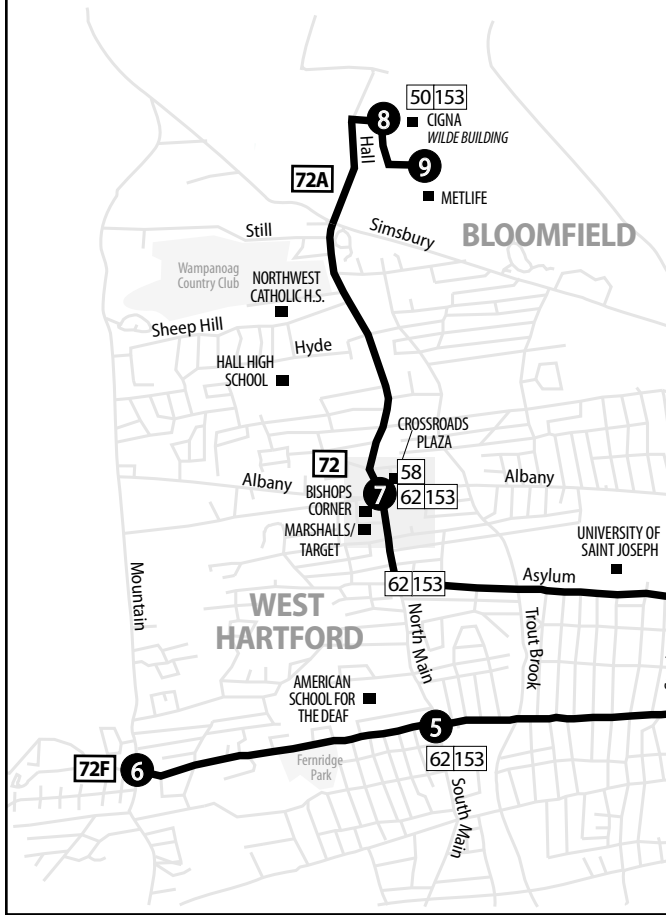

# 72 ASYLUM AVENUE

- 72 Bishops Corner
- 72A CIGNA-MetLife
- 72F Fern Street

Bus Schedule Effective March 22, 2020

**WHAT THE SYMBOLS ON THE MAP MEAN**

- 1** Timepoints are places the bus is scheduled to reach at a specific time (listed on the schedule). The timepoints are not the only places the bus will stop along the route.
- 72** Transfer Points show connections with other bus routes. The connecting route number is in the box. This is an example of where to transfer to the "72" route.
- 66** Route terminus (end of line for route branch indicated)

- 60
- 62
- 64
- 66
- 76
- 74
- 101
- 102
- 128

CTtransit  
CUSTOMER SERVICE &  
SALES OUTLET