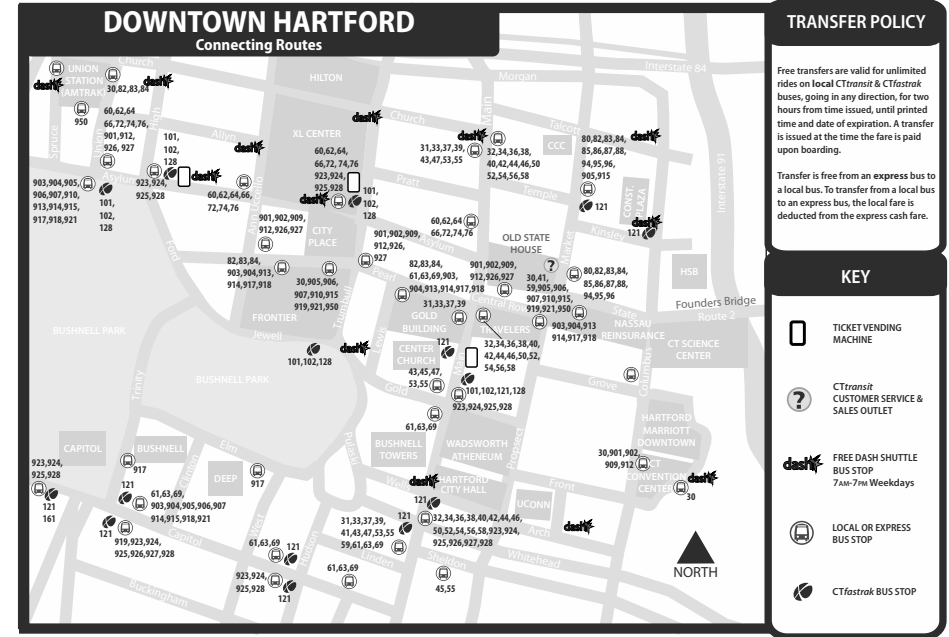

# 72 ASYLUM AVENUE

- 72 Bishops Corner
- 72A CIGNA-MetLife
- 72F Fern Street

Bus Schedule Effective March 22, 2020

**WHAT THE SYMBOLS ON THE MAP MEAN**

- 1** Timepoints are places the bus is scheduled to reach at a specific time (listed on the schedule). The timepoints are not the only places the bus will stop along the route.
- 72** Transfer Points show connections with other bus routes. The connecting route number is in the box. This is an example of where to transfer to the "72" route.
- 66** Route terminus (end of line for route branch indicated)

- 60
- 62
- 64
- 66
- 76
- 74
- 101
- 102
- 128

CTtransit  
CUSTOMER SERVICE &  
SALES OUTLET