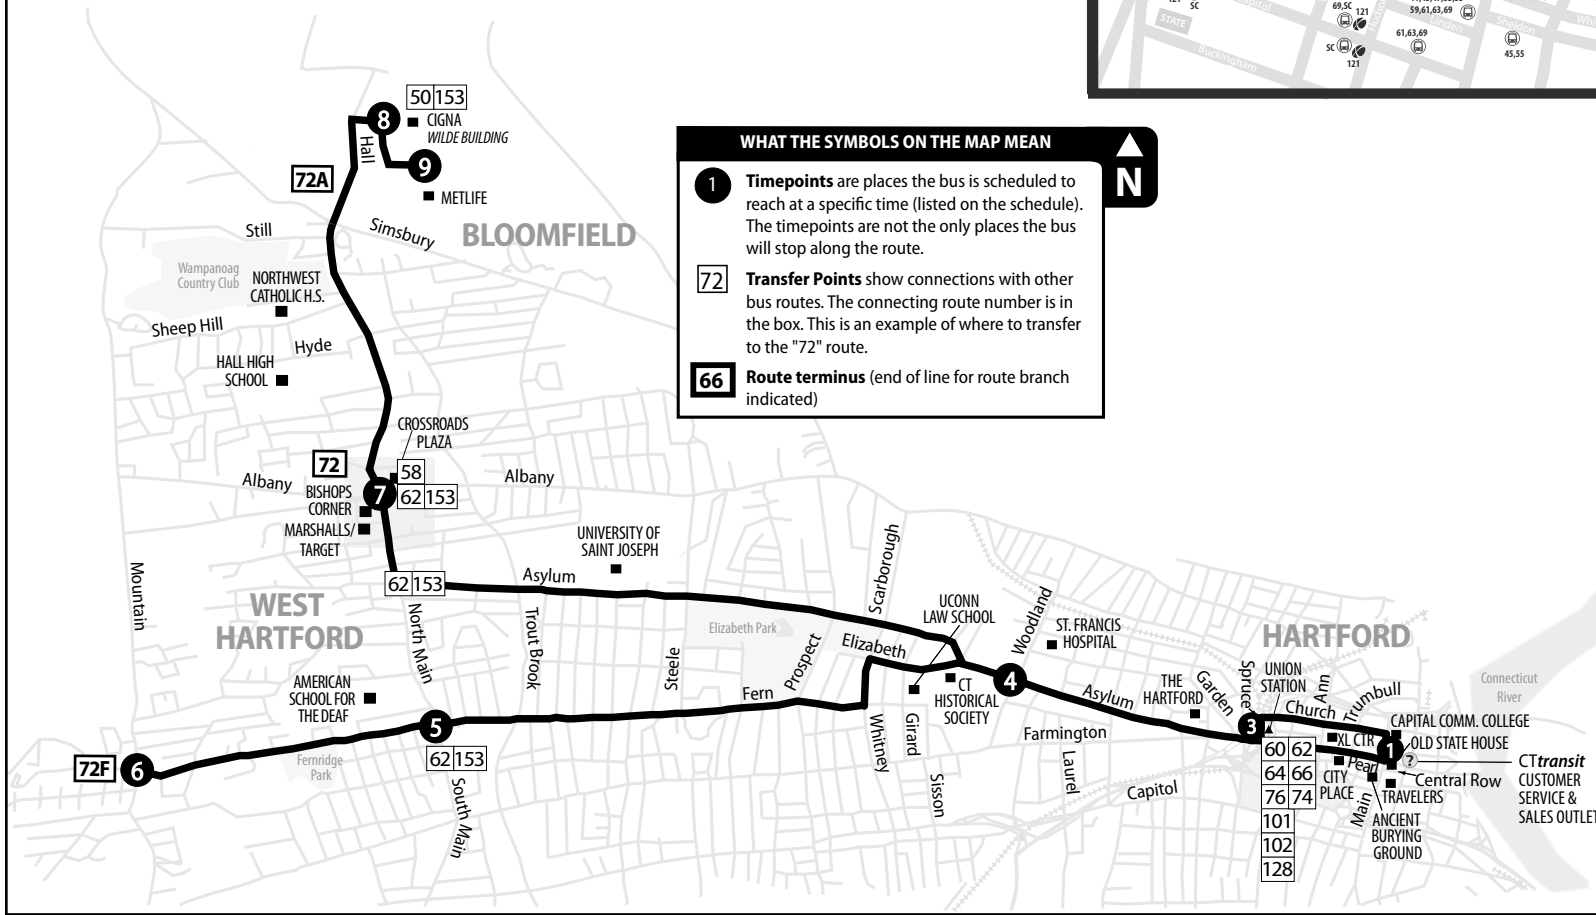

### DOWNTOWN HARTFORD

Connecting Routes

#### TRANSFER POLICY

Free transfers are valid for unlimited rides on local CTtransit & CTfastrak buses, going in any direction, for two hours from time issued, until printed time and date of expiration. A transfer is issued at the time the fare is paid upon boarding.

#### WHAT THE SYMBOLS ON THE MAP MEAN

**1** Timepoints are places the bus is scheduled to reach at a specific time (listed on the schedule). The timepoints are not the only places the bus will stop along the route.

**72** Transfer Points show connections with other bus routes. The connecting route number is in the box. This is an example of where to transfer to the "72" route.

**66** Route terminus (end of line for route branch indicated)