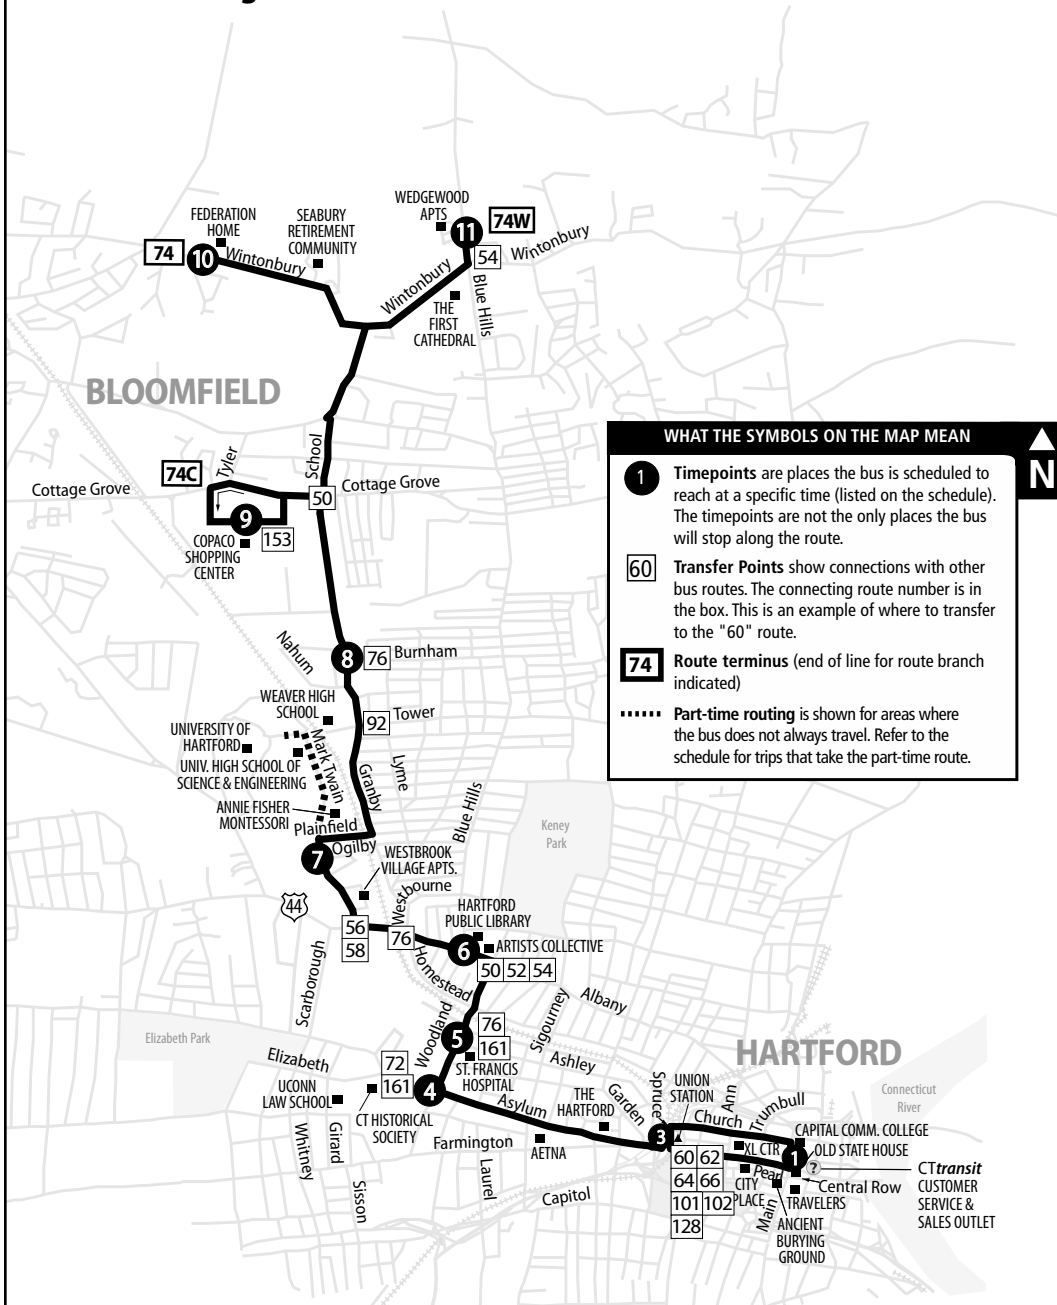

74 GRANBY STREET

- 74 Seabury (Federation Home)
- 74C Copaco
- 74W Wedgewood Dr.

Bus Schedule Effective August 26, 2018

WHAT THE SYMBOLS ON THE MAP MEAN

- 1** Timepoints are places the bus is scheduled to reach at a specific time (listed on the schedule). The timepoints are not the only places the bus will stop along the route.
- 60** Transfer Points show connections with other bus routes. The connecting route number is in the box. This is an example of where to transfer to the "60" route.
- 74** Route terminus (end of line for route branch indicated)
- Part-time routing is shown for areas where the bus does not always travel. Refer to the schedule for trips that take the part-time route.