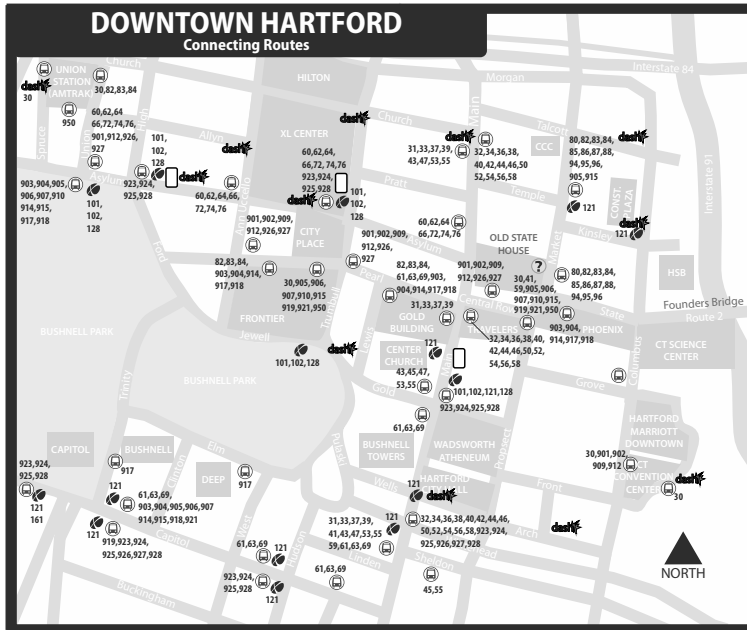

76 ASHLEY STREET

76 Bowles Park (Granby & Burnham)

76C Copaco

Bus Schedule Updated August 13, 2017

TRANSFER POLICY

Free transfers are valid for unlimited rides on local CTtransit & CTfastrak buses, going in any direction, for two hours from time issued, until printed time and date of expiration. A transfer is issued at the time the fare is paid upon boarding.

Transfer is free from an express bus to a local bus. To transfer from a local bus to an express bus, the local fare is deducted from the express cash fare.

KEY

- TICKET VENDING MACHINE
- CTtransit CUSTOMER SERVICE & SALES OUTLET
- FREE DASH SHUTTLE BUS STOP 7AM-7PM Weekdays
- LOCAL OR EXPRESS BUS STOP
- CTfastrak BUS STOP

WHAT THE SYMBOLS ON THE MAP MEAN

- 1** Timepoints are places the bus is scheduled to reach at a specific time (listed on the schedule). The timepoints are not the only places the bus will stop along the route.
- 60** Transfer Points show connections with other bus routes. The connecting route number is in the box. This is an example of where to transfer to the "60" route.
- 76** Route terminus (end of line for route branch indicated)
- Part-time routing is shown for areas where the bus does not always travel. Refer to the schedule for trips that take the part-time route.