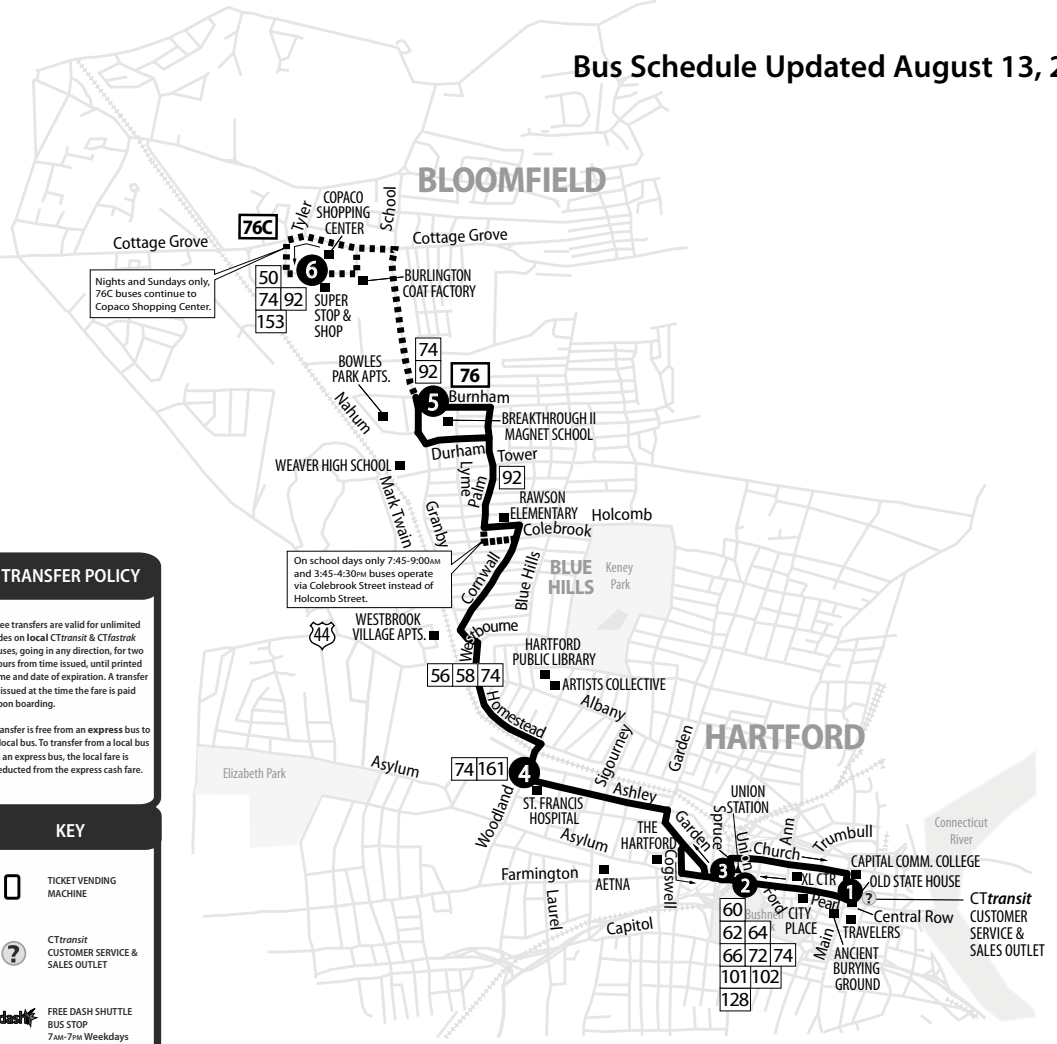

76 ASHLEY STREET

76 Bowles Park (Granby & Burnham)

76C Copaco

Bus Schedule Updated August 13, 2017

TRANSFER POLICY

Free transfers are valid for unlimited rides on local CTtransit & CTfastrak buses, going in any direction, for two hours from time issued, until printed time and date of expiration. A transfer is issued at the time the fare is paid upon boarding.

Transfer is free from an express bus to a local bus. To transfer from a local bus to an express bus, the local fare is deducted from the express cash fare.

KEY

- TICKET VENDING MACHINE
- CTtransit CUSTOMER SERVICE & SALES OUTLET
- FREE DASH SHUTTLE BUS STOP 7AM-7PM Weekdays
- LOCAL OR EXPRESS BUS STOP
- CTfastrak BUS STOP

WHAT THE SYMBOLS ON THE MAP MEAN

- 1** Timepoints are places the bus is scheduled to reach at a specific time (listed on the schedule). The timepoints are not the only places the bus will stop along the route.
- 60** Transfer Points show connections with other bus routes. The connecting route number is in the box. This is an example of where to transfer to the "60" route.
- 76** Route terminus (end of line for route branch indicated)
- Part-time routing is shown for areas where the bus does not always travel. Refer to the schedule for trips that take the part-time route.