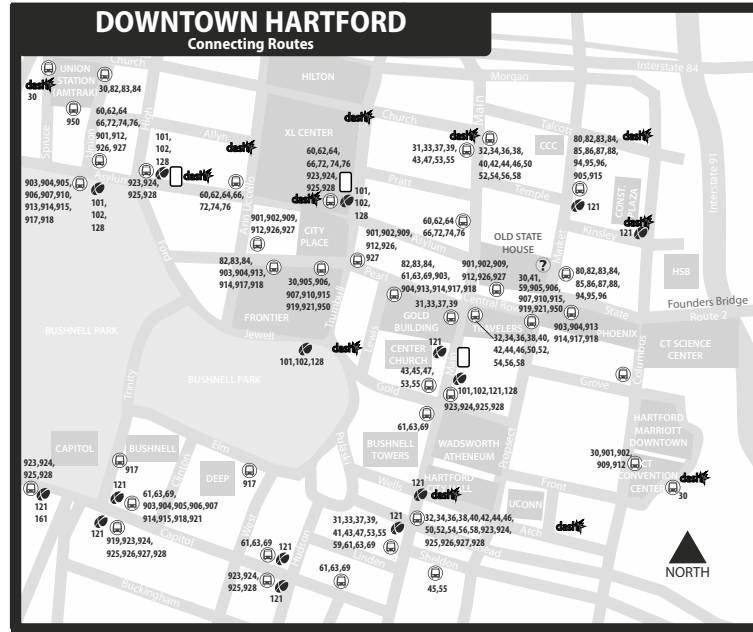

76 ASHLEY STREET

76C Copaco

Bus Schedule Effective August 26, 2018

TRANSFER POLICY

KEY

- TICKET VENDING MACHINE
- CTtransit CUSTOMER SERVICE & SALES OUTLET
- FREE DASH SHUTTLE BUS STOP
  7 AM - 7 PM Weekdays
- LOCAL OR EXPRESS BUS STOP
- CTfastrak BUS STOP