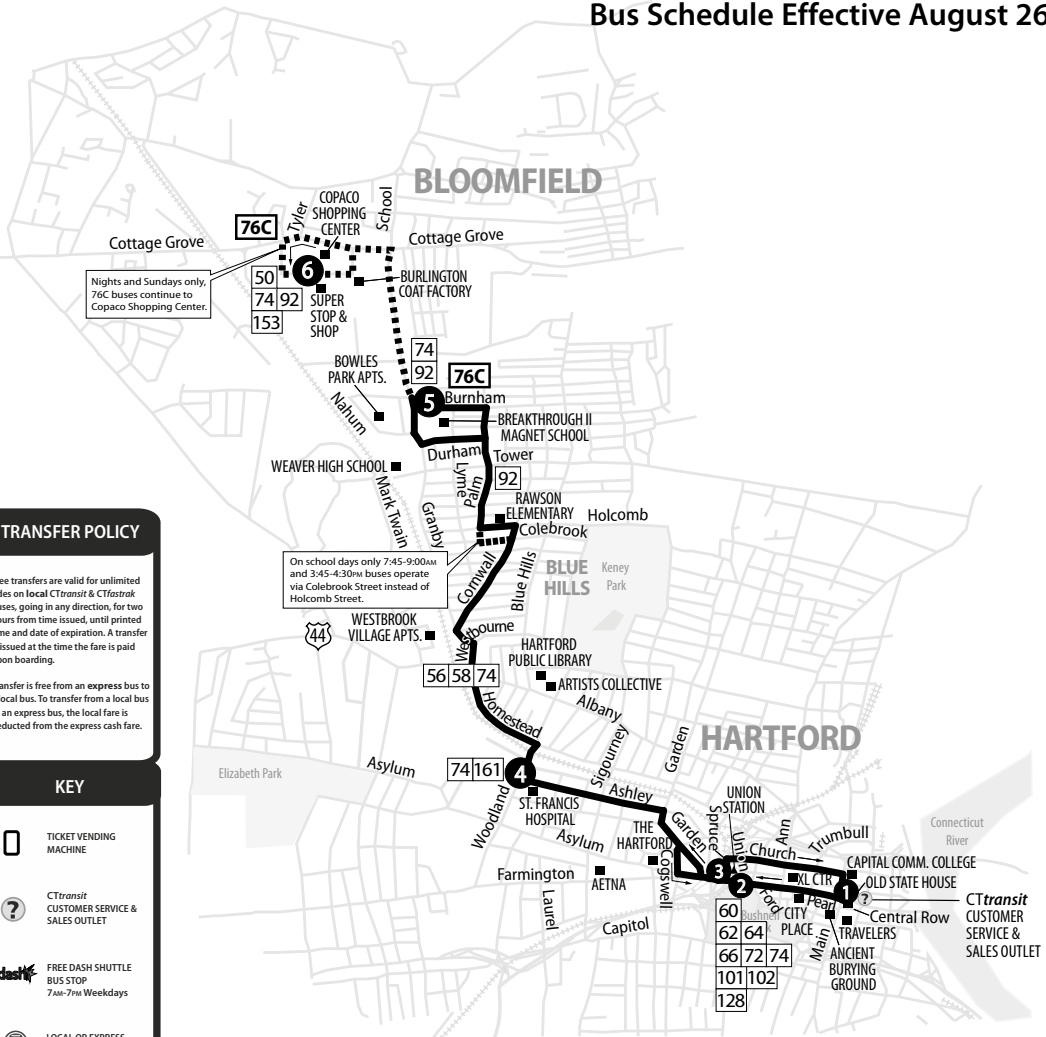

WHAT THE SYMBOLS ON THE MAP MEAN

- **1** Timepoints are places the bus is scheduled to reach at a specific time (listed on the schedule). The timepoints are not the only places the bus will stop along the route.
- **60** Transfer Points show connections with other bus routes. The connecting route number is in the box. This is an example of where to transfer to the "60" route.
- **76** Route terminus (end of line for route branch indicated)
- **.....** Part-time routing is shown for areas where the bus does not always travel. Refer to the schedule for trips that take the part-time route.