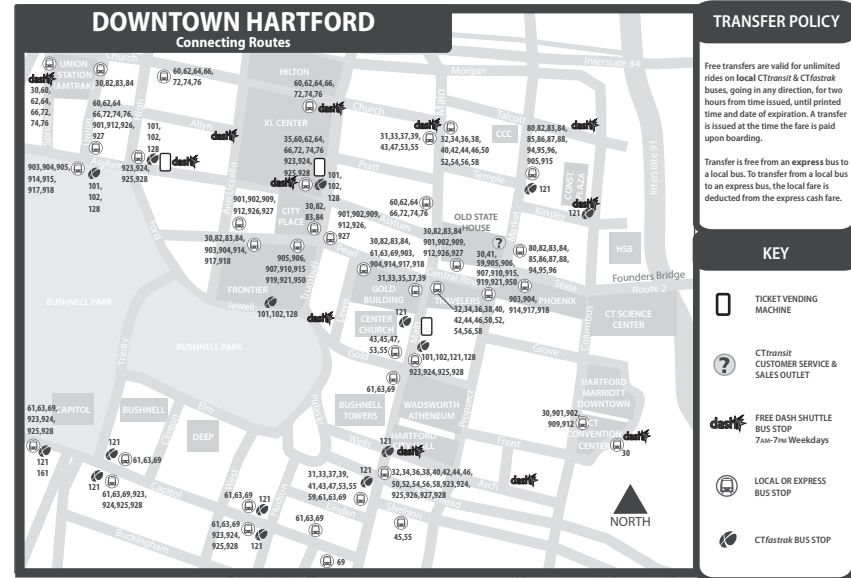

# 80 BUCKLAND FLYER

80X Buckland Hills via I-84

Bus Schedule Effective January 3, 2017

**WHAT THE SYMBOLS ON THE MAP MEAN**

- 1** Timepoints are places the bus is scheduled to reach at a specific time (listed on the schedule). The timepoints are not the only places the bus will stop along the route.
- 82** Transfer Points show connections with other bus routes. The connecting route number is in the box. This is an example of where to transfer to the "82" route.
- 80** Route terminus (end of line for route branch indicated)
- ..... Express portion of route (No Stops).
- P** Park & Ride Lots offer free parking.