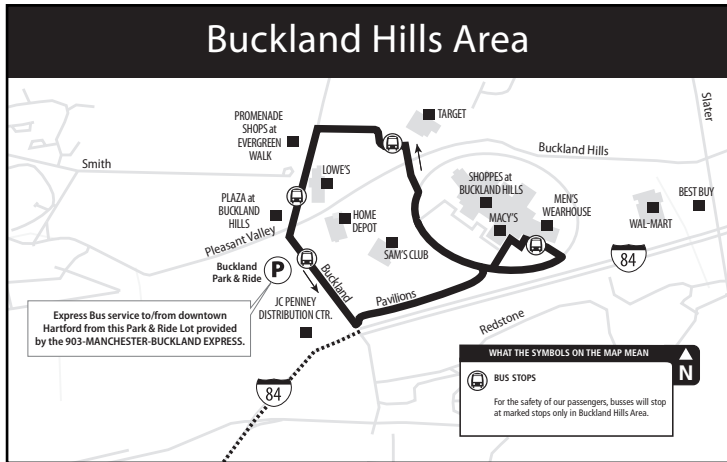

# 80 BUCKLAND FLYER

80X Buckland Hills via I-84

Bus Schedule Effective January 3, 2017

**WHAT THE SYMBOLS ON THE MAP MEAN**

- 1** Timepoints are places the bus is scheduled to reach at a specific time (listed on the schedule). The timepoints are not the only places the bus will stop along the route.
- 82** Transfer Points show connections with other bus routes. The connecting route number is in the box. This is an example of where to transfer to the "82" route.
- 80** Route terminus (end of line for route branch indicated)
- ..... Express portion of route (No Stops).
- P** Park & Ride Lots offer free parking.