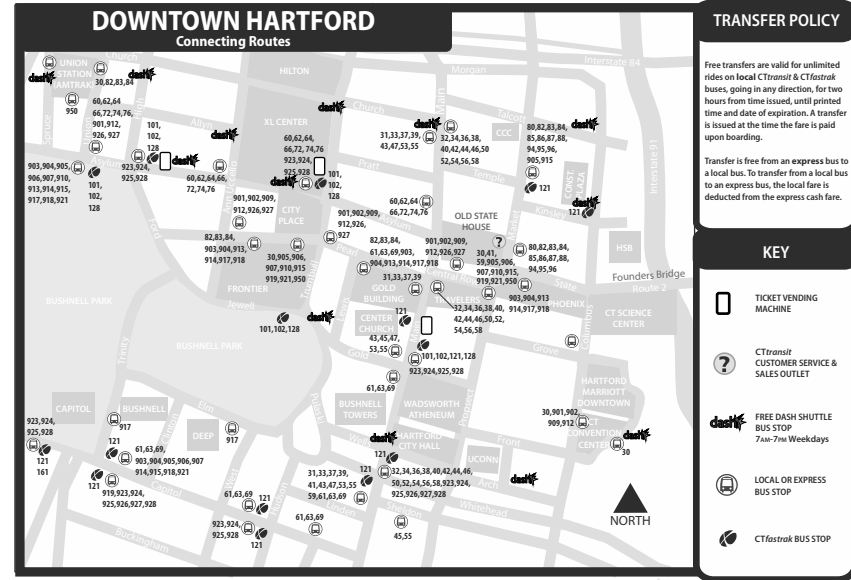

# 80 BUCKLAND FLYER

80X Buckland Hills via I-84

Bus Schedule Effective January 1, 2019

### WHAT THE SYMBOLS ON THE MAP MEAN

- 1** Timepoints are places the bus is scheduled to reach at a specific time (listed on the schedule). The timepoints are not the only places the bus will stop along the route.
- 82** Transfer Points show connections with other routes. The connecting route number is in the box. This is an example of where to transfer to the "82" route.
- 80** Route terminus (end of line for route branch indicated)

- .....** Express portion of route (No Stops).
- P** Park & Ride Lots offer free parking.

**Express Bus service to/from downtown Hartford from this Park & Ride Lot provided by the 903-MANCHESTER-BUCKLAND EXPRESS and 913-BUCKLAND-STORRS EXPRESS.**