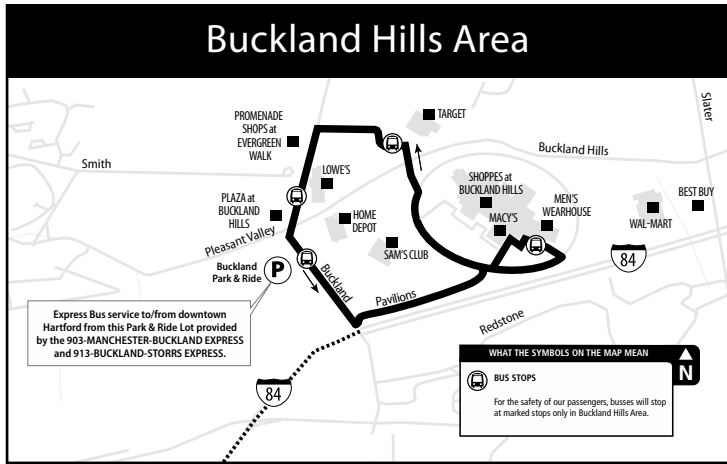

# 80 BUCKLAND FLYER

80X Buckland Hills via I-84

Bus Schedule Effective January 1, 2019

### WHAT THE SYMBOLS ON THE MAP MEAN

- 1** Timepoints are places the bus is scheduled to reach at a specific time (listed on the schedule). The timepoints are not the only places the bus will stop along the route.
- 82** Transfer Points show connections with other routes. The connecting route number is in the box. This is an example of where to transfer to the "82" route.
- 80** Route terminus (end of line for route branch indicated)

- .....** Express portion of route (No Stops).
- P** Park & Ride Lots offer free parking.

**Express Bus service to/from downtown Hartford from this Park & Ride Lot provided by the 903-MANCHESTER-BUCKLAND EXPRESS and 913-BUCKLAND-STORRS EXPRESS.**