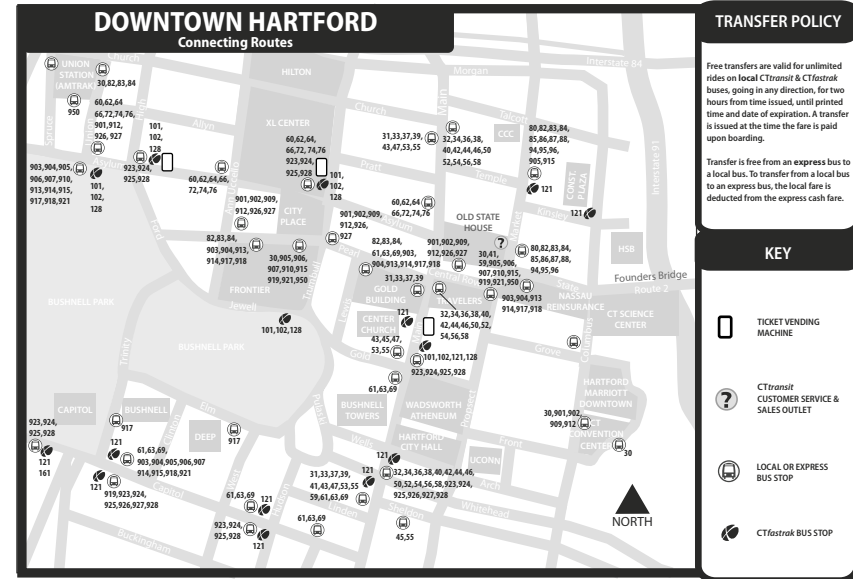

80 BUCKLAND FLYER

80X Buckland Hills via I-84

Bus Schedule Effective November 22, 2020

WHAT THE SYMBOLS ON THE MAP MEAN

- 1** Timepoints are places the bus is scheduled to reach at a specific time (listed on the schedule). The timepoints are not the only places the bus will stop along the route.
- 82** Transfer Points show connections with other bus routes. The connecting route number is in the box. This is an example of where to transfer to the "82" route.
- 80** Route terminus (end of line for route branch indicated)
-** Express portion of route (No Stops).
- P** Park & Ride Lots offer free parking.