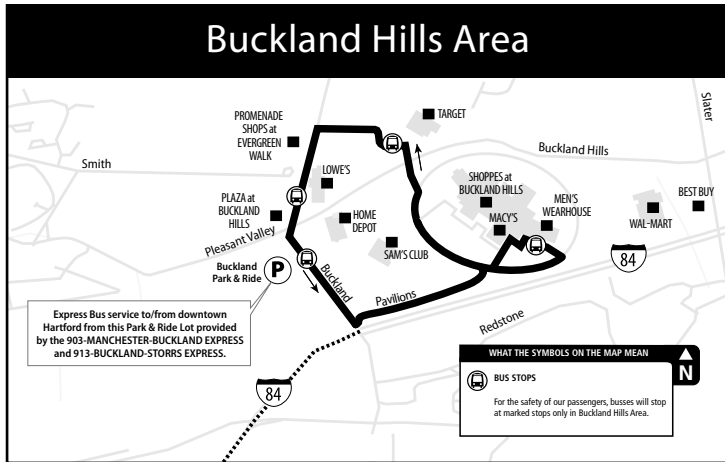

80 BUCKLAND FLYER

80X Buckland Hills via I-84

Bus Schedule Effective November 22, 2020

WHAT THE SYMBOLS ON THE MAP MEAN

- 1** Timepoints are places the bus is scheduled to reach at a specific time (listed on the schedule). The timepoints are not the only places the bus will stop along the route.
- 82** Transfer Points show connections with other bus routes. The connecting route number is in the box. This is an example of where to transfer to the "82" route.
- 80** Route terminus (end of line for route branch indicated)
-** Express portion of route (No Stops).
- P** Park & Ride Lots offer free parking.