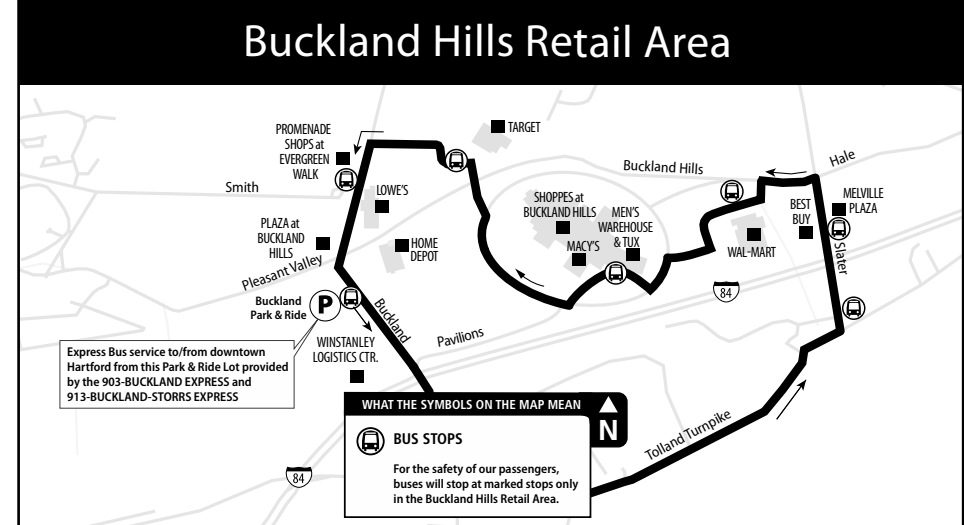

# 83 SILVER LANE

Bus Schedule Effective March 22, 2020

- 83A Manchester Business Park via MCC
- 83B Manchester Business Park via McKee Street
- 83C Buckland Hills via MCC
- 83D Buckland Hills via McKee Street
- 83E Buckland Hills

**WHAT THE SYMBOLS ON THE MAP MEAN**

- 1** Timepoints are places the bus is scheduled to reach at a specific time (listed on the schedule). The timepoints are not the only places the bus will stop along the route.
- 82** Transfer Points show connections with other bus routes. The connecting route number is in the box. This is an example of where to transfer to the "82" route.
- 83A** Route terminus (end of line for route branch indicated)
- P** Park & Ride Lots offer free parking.

Express service between downtown Hartford and MCC is provided by the 85-MCC FLYER route.