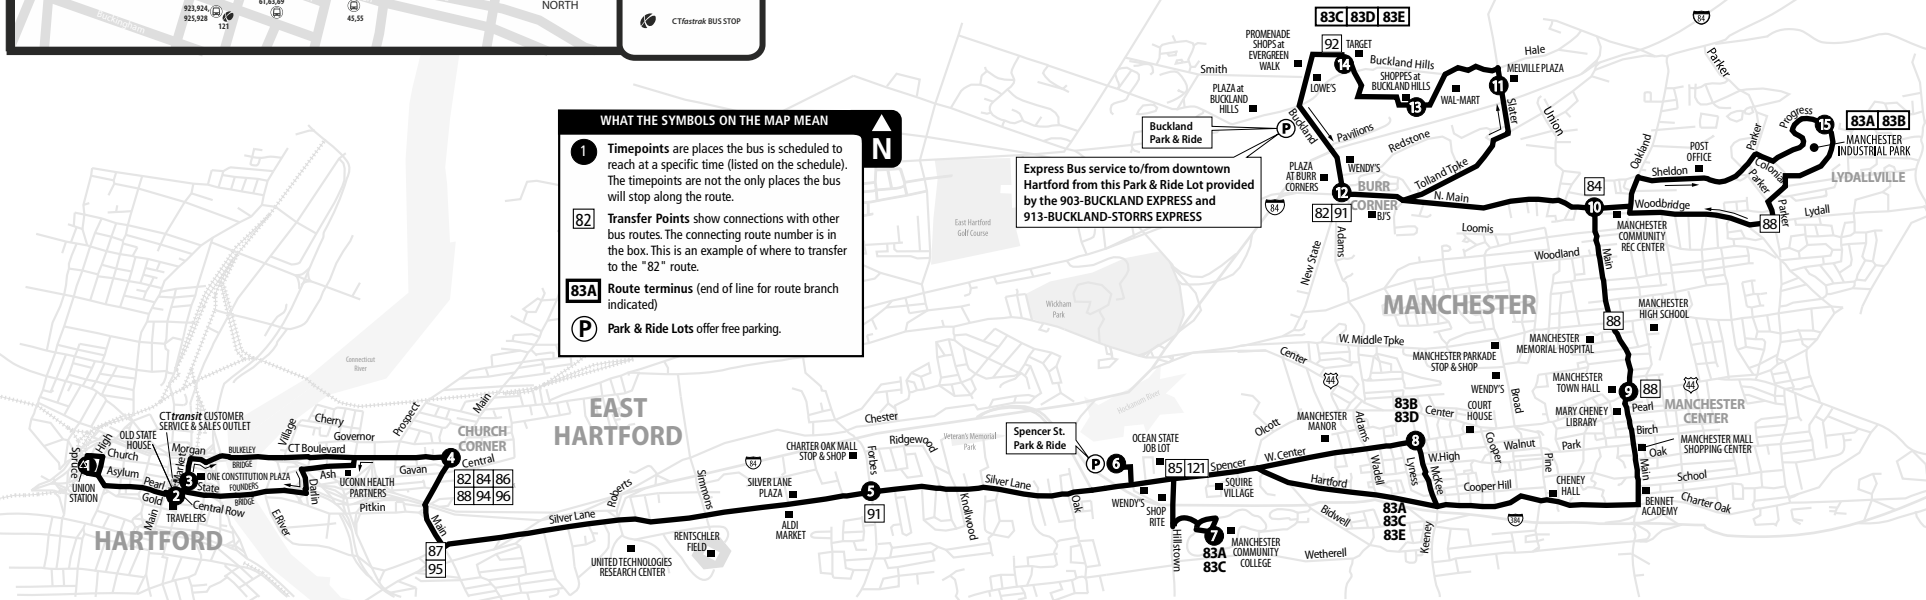

# 83 SILVER LANE

Bus Schedule Effective March 22, 2020

- 83A Manchester Business Park via MCC
- 83B Manchester Business Park via McKee Street
- 83C Buckland Hills via MCC
- 83D Buckland Hills via McKee Street
- 83E Buckland Hills

**WHAT THE SYMBOLS ON THE MAP MEAN**

- 1** Timepoints are places the bus is scheduled to reach at a specific time (listed on the schedule). The timepoints are not the only places the bus will stop along the route.
- 82** Transfer Points show connections with other bus routes. The connecting route number is in the box. This is an example of where to transfer to the "82" route.
- 83A** Route terminus (end of line for route branch indicated)
- P** Park & Ride Lots offer free parking.

Express service between downtown Hartford and MCC is provided by the 85-MCC FLYER route.