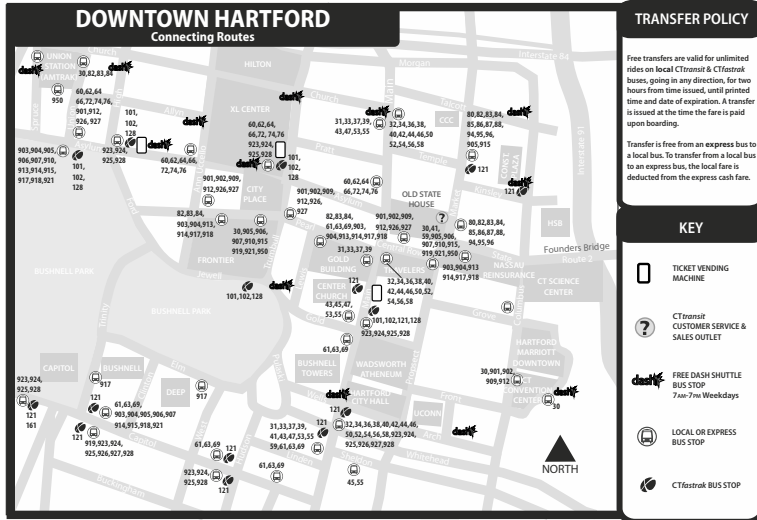

# 83 SILVER LANE

Bus Schedule Effective March 22, 2020

- 83A Manchester Business Park via MCC
- 83B Manchester Business Park via McKee Street
- 83C Buckland Hills via MCC
- 83D Buckland Hills via McKee Street
- 83E Buckland Hills

**WHAT THE SYMBOLS ON THE MAP MEAN**

- 1** Timepoints are places the bus is scheduled to reach at a specific time (listed on the schedule). The timepoints are not the only places the bus will stop along the route.
- 82** Transfer Points show connections with other bus routes. The connecting route number is in the box. This is an example of where to transfer to the "82" route.
- 83A** Route terminus (end of line for route branch indicated)
- P** Park & Ride Lots offer free parking.

Express service between downtown Hartford and MCC is provided by the 85-MCC FLYER route.