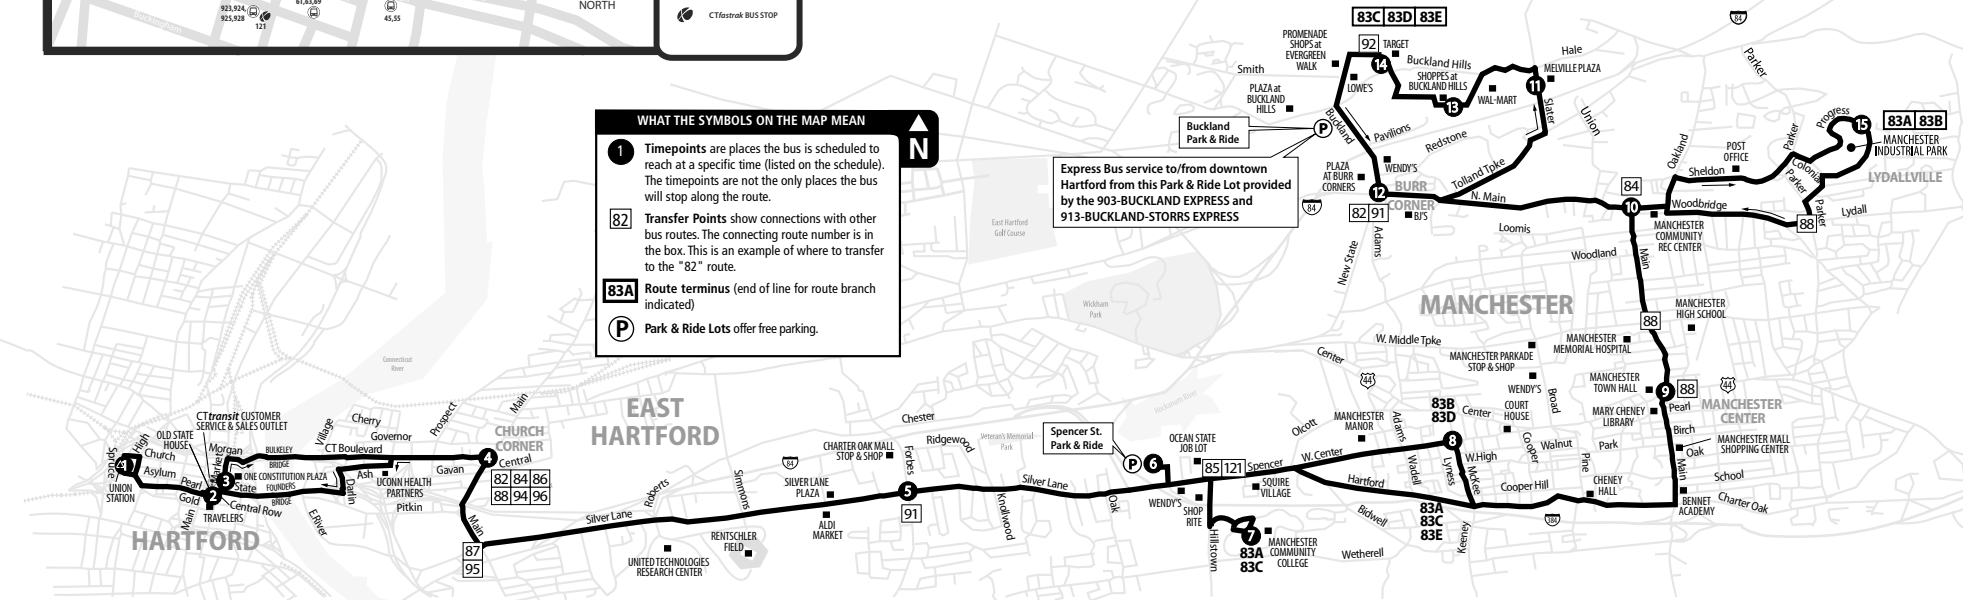

83 SILVER LANE

- 83A Manchester Business Park via MCC
- 83B Manchester Business Park via McKee Street
- 83C Buckland Hills via MCC
- 83D Buckland Hills via McKee Street
- 83E Buckland Hills

Bus Schedule Effective November 22, 2020

WHAT THE SYMBOLS ON THE MAP MEAN

- 1** Timepoints are places the bus is scheduled to reach at a specific time (listed on the schedule). The timepoints are not the only places the bus will stop along the route.
- 82** Transfer Points show connections with other bus routes. The connecting route number is in the box. This is an example of where to transfer to the "82" route.
- 83A** Route terminus (end of line for route branch indicated)
- P** Park & Ride Lots offer free parking.

Express service between downtown Hartford and MCC is provided by the 85-MCC FLYER route.