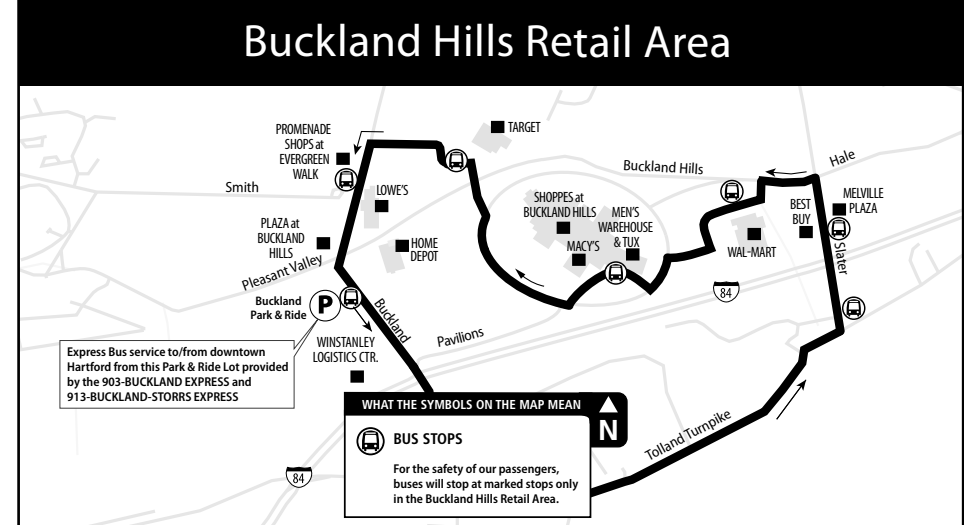

83 SILVER LANE

- 83A Manchester Business Park via MCC
- 83B Manchester Business Park via McKee Street
- 83C Buckland Hills via MCC
- 83D Buckland Hills via McKee Street
- 83E Buckland Hills

Bus Schedule Effective November 22, 2020

WHAT THE SYMBOLS ON THE MAP MEAN

- 1** Timepoints are places the bus is scheduled to reach at a specific time (listed on the schedule). The timepoints are not the only places the bus will stop along the route.
- 82** Transfer Points show connections with other bus routes. The connecting route number is in the box. This is an example of where to transfer to the "82" route.
- 83A** Route terminus (end of line for route branch indicated)
- P** Park & Ride Lots offer free parking.

Express service between downtown Hartford and MCC is provided by the 85-MCC FLYER route.