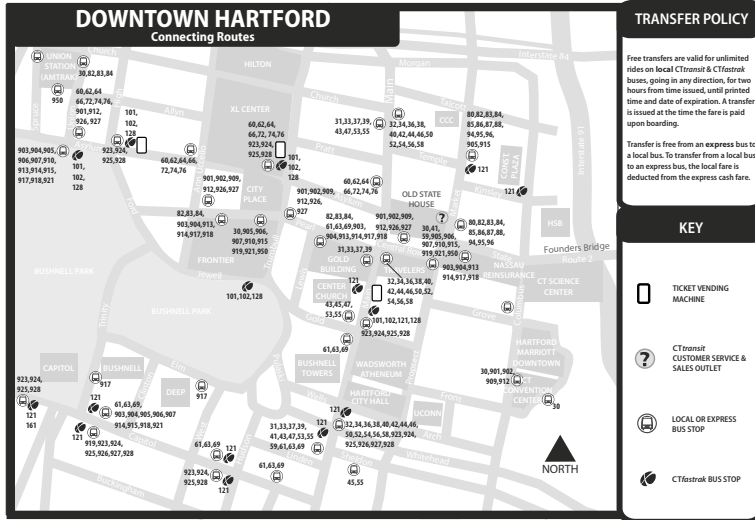

83 SILVER LANE

- 83A Manchester Business Park via MCC
- 83B Manchester Business Park via McKee Street
- 83C Buckland Hills via MCC
- 83D Buckland Hills via McKee Street
- 83E Buckland Hills

Bus Schedule Effective November 22, 2020

WHAT THE SYMBOLS ON THE MAP MEAN

- 1** Timepoints are places the bus is scheduled to reach at a specific time (listed on the schedule). The timepoints are not the only places the bus will stop along the route.
- 82** Transfer Points show connections with other bus routes. The connecting route number is in the box. This is an example of where to transfer to the "82" route.
- 83A** Route terminus (end of line for route branch indicated)
- P** Park & Ride Lots offer free parking.

Express service between downtown Hartford and MCC is provided by the 85-MCC FLYER route.