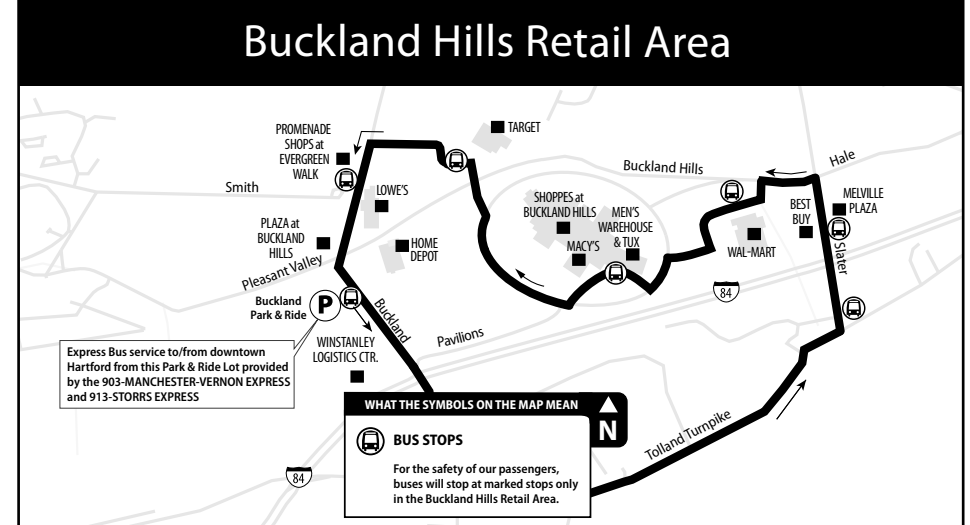

83 SILVER LANE

Bus Schedule Effective August 22, 2021

- 83A Manchester Business Park via MCC
- 83B Manchester Business Park via McKee Street
- 83C Buckland Hills via MCC
- 83D Buckland Hills via McKee Street
- 83E Buckland Hills

WHAT THE SYMBOLS ON THE MAP MEAN

- 1** Timepoints are places the bus is scheduled to reach at a specific time (listed on the schedule). The timepoints are not the only places the bus will stop along the route.
- 82** Transfer Points show connections with other bus routes. The connecting route number is in the box. This is an example of where to transfer to the "82" route.
- 83A** Route terminus (end of line for route branch indicated)
- P** Park & Ride Lots offer free parking.

Express service between downtown Hartford and MCC is provided by the 85-MCC FLYER route.