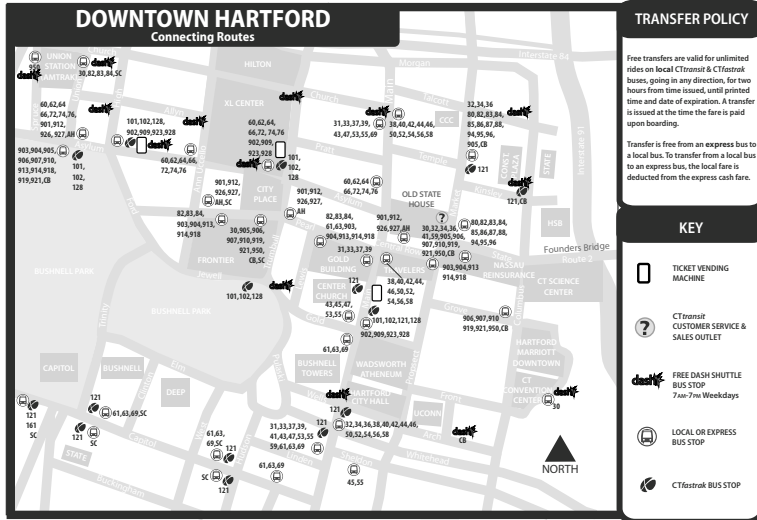

83 SILVER LANE

Bus Schedule Effective August 22, 2021

- 83A Manchester Business Park via MCC
- 83B Manchester Business Park via McKee Street
- 83C Buckland Hills via MCC
- 83D Buckland Hills via McKee Street
- 83E Buckland Hills

WHAT THE SYMBOLS ON THE MAP MEAN

- 1** Timepoints are places the bus is scheduled to reach at a specific time (listed on the schedule). The timepoints are not the only places the bus will stop along the route.
- 82** Transfer Points show connections with other bus routes. The connecting route number is in the box. This is an example of where to transfer to the "82" route.
- 83A** Route terminus (end of line for route branch indicated)
- P** Park & Ride Lots offer free parking.

Express service between downtown Hartford and MCC is provided by the 85-MCC FLYER route.