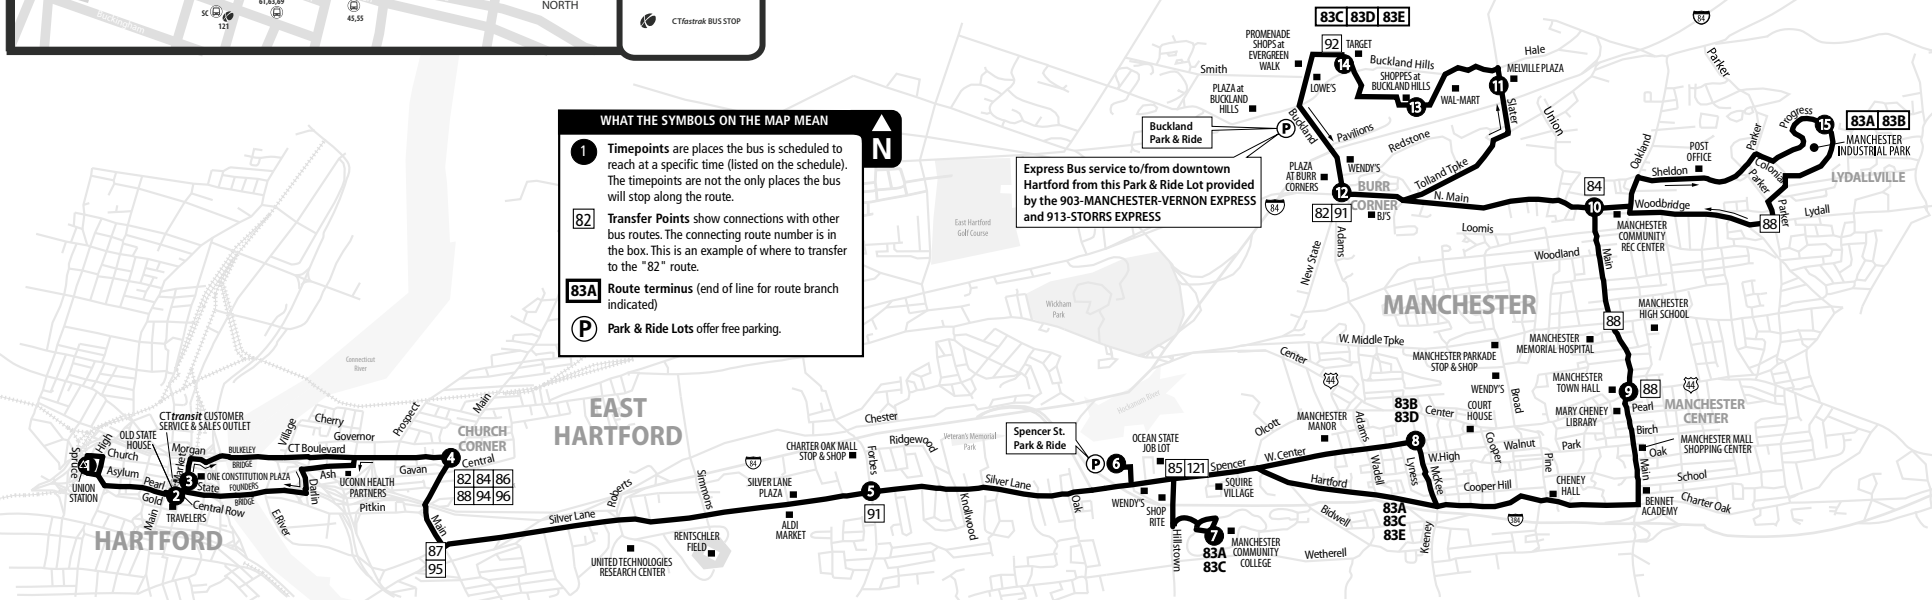

83 SILVER LANE

Bus Schedule Effective August 22, 2021

- 83A Manchester Business Park via MCC
- 83B Manchester Business Park via McKee Street
- 83C Buckland Hills via MCC
- 83D Buckland Hills via McKee Street
- 83E Buckland Hills

WHAT THE SYMBOLS ON THE MAP MEAN

- 1** Timepoints are places the bus is scheduled to reach at a specific time (listed on the schedule). The timepoints are not the only places the bus will stop along the route.
- 82** Transfer Points show connections with other bus routes. The connecting route number is in the box. This is an example of where to transfer to the "82" route.
- 83A** Route terminus (end of line for route branch indicated)
- P** Park & Ride Lots offer free parking.

Express service between downtown Hartford and MCC is provided by the 85-MCC FLYER route.