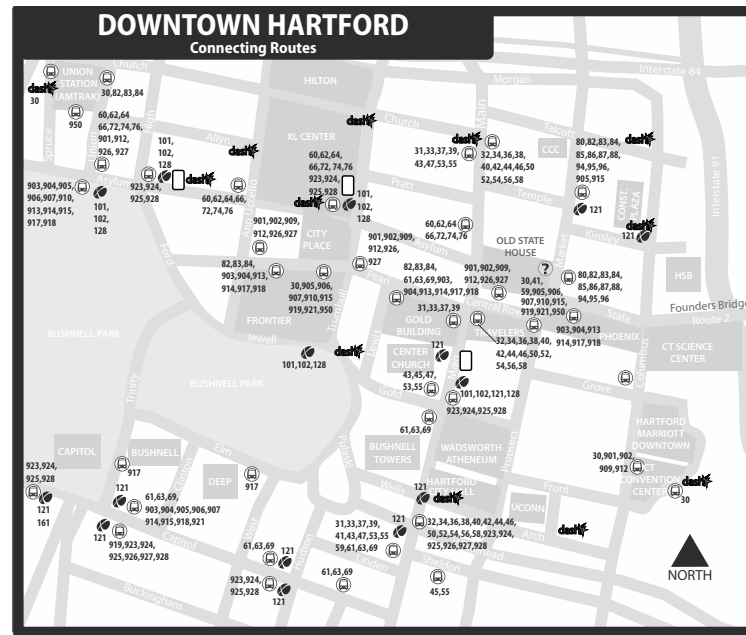

87 BREWER STREET

Bus Schedule Effective December 2, 2018

- 87F Forest & Oak
- 87G Goodwin College
- 87H Hills & Oak
- 87 Founders Plaza

1. **KEY**
2. TICKET VENDING MACHINE
   - CTtransit CUSTOMER SERVICE & SALES OUTLET
   - FREE DASH SHUTTLE BUS STOP
     7am-7pm Weekdays
   - LOCAL OR EXPRESS BUS STOP
   - CTfastrak BUS STOP