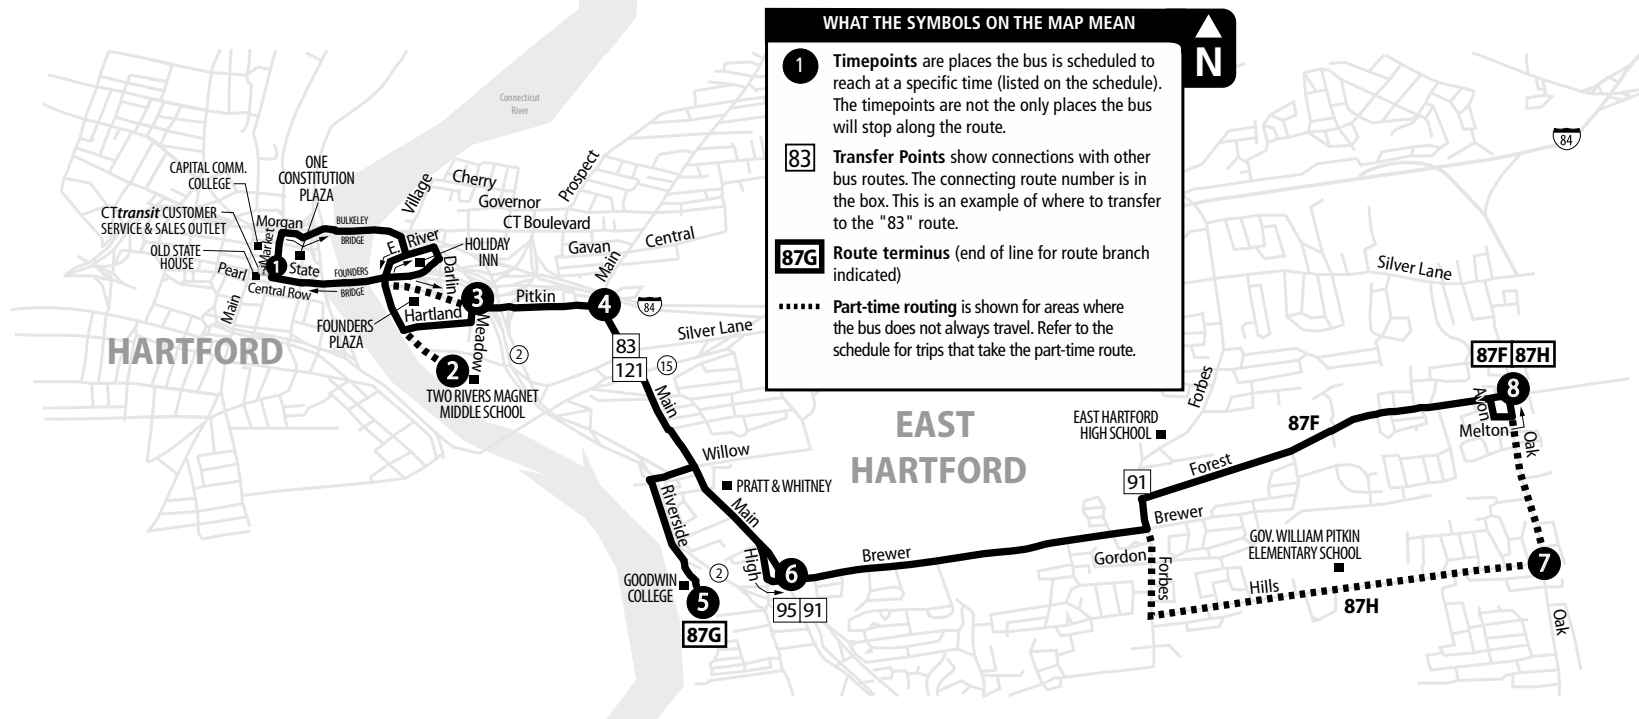

WHAT THE SYMBOLS ON THE MAP MEAN

- **1** Timepoints are places the bus is scheduled to reach at a specific time (listed on the schedule). The timepoints are not the only places the bus will stop along the route.
- **83** Transfer Points show connections with other bus routes. The connecting route number is in the box. This is an example of where to transfer to the "83" route.
- **87G** Route terminus (end of line for route branch indicated)
- ..... Part-time routing is shown for areas where the bus does not always travel. Refer to the schedule for trips that take the part-time route.