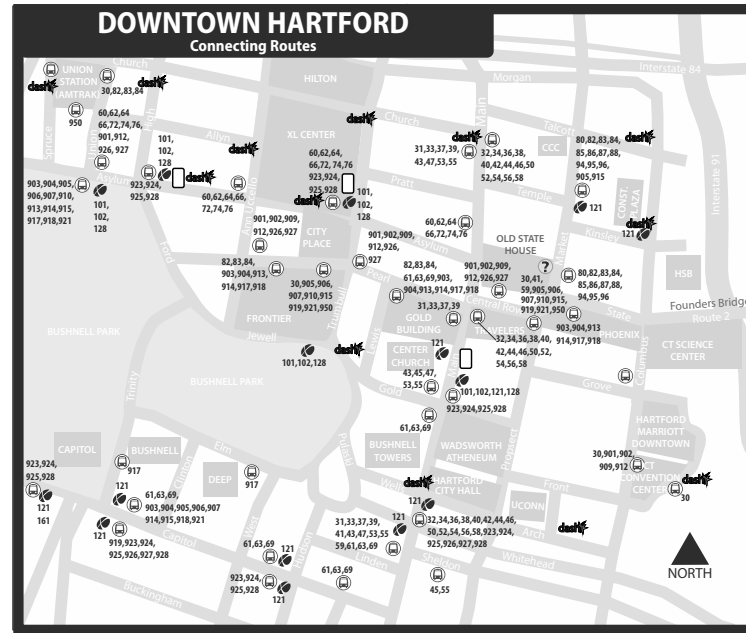

87 BREWER STREET

Bus Schedule Effective May 19, 2019

- **87F** Forest & Oak
- **87G** Goodwin College
- **87H** Hills & Oak
- **87** Founders Plaza

KEY

- TICKET VENDING MACHINE
- CTtransit CUSTOMER SERVICE & SALES OUTLET
- FREE DASH SHUTTLE BUS STOP 7am-7pm Weekdays
- LOCAL OR EXPRESS BUS STOP
- CTfastrak BUS STOP