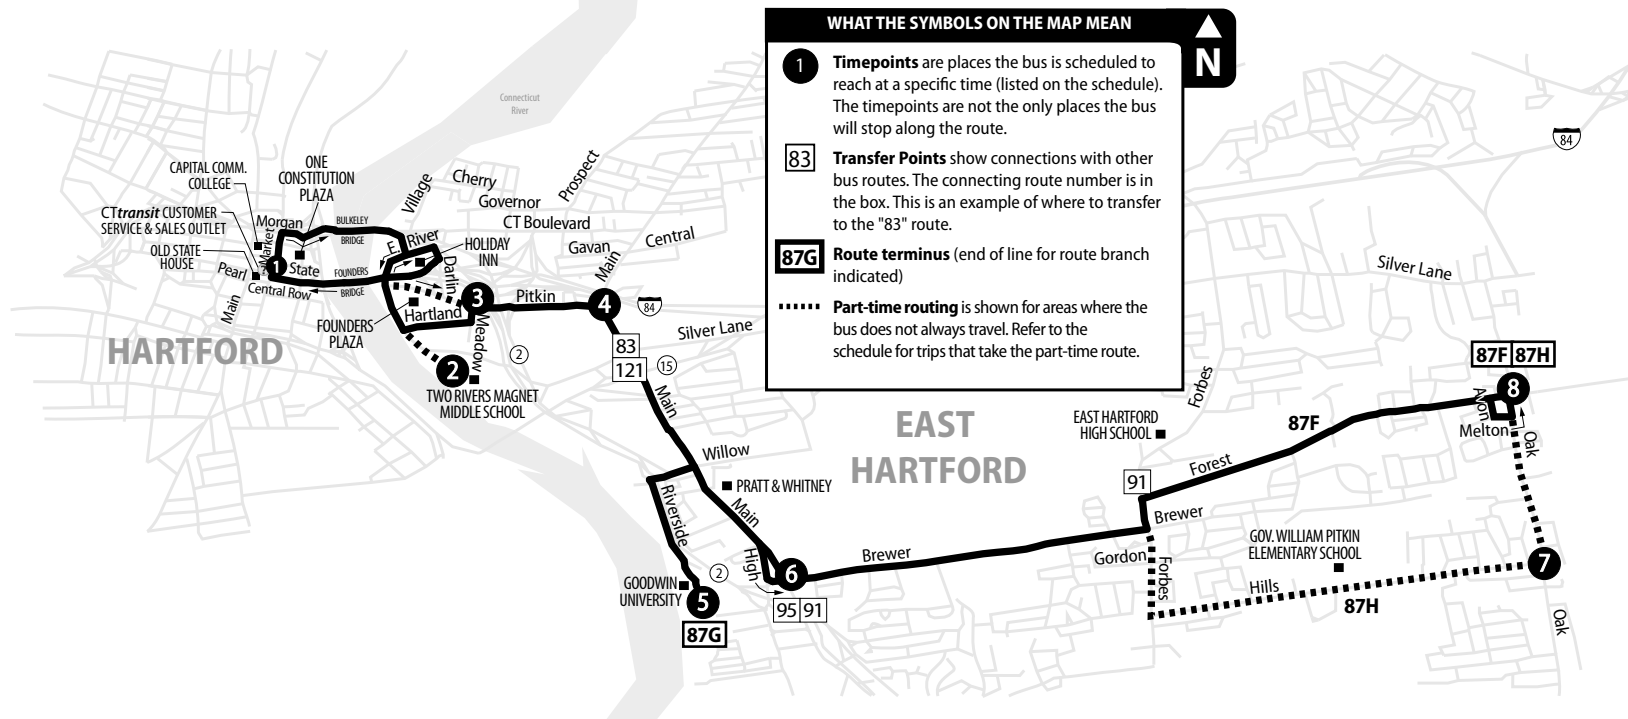

WHAT THE SYMBOLS ON THE MAP MEAN

- **1** Timepoints are places the bus is scheduled to reach at a specific time (listed on the schedule). The timepoints are not the only places the bus will stop along the route.
- **83** Transfer Points show connections with other bus routes. The connecting route number is in the box. This is an example of where to transfer to the "83" route.
- **87G** Route terminus (end of line for route branch indicated)
- ..... Part-time routing is shown for areas where the bus does not always travel. Refer to the schedule for trips that take the part-time route.