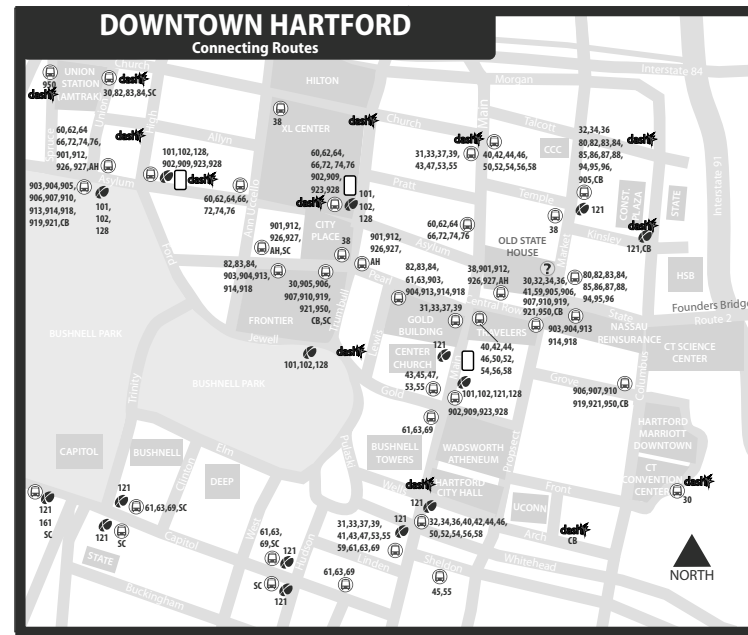

87 BREWER STREET

Bus Schedule Effective November 6, 2022

- 87F Forest & Oak
- 87G Goodwin College
- 87H Hills & Oak
- 87 Founders Plaza

1. **KEY**
2. TICKET VENDING MACHINE
   - CTtransit CUSTOMER SERVICE & SALES OUTLET
   - FREE DASH SHUTTLE BUS STOP 7am-7pm Weekdays
   - LOCAL OR EXPRESS BUS STOP
   - CTfastrak BUS STOP