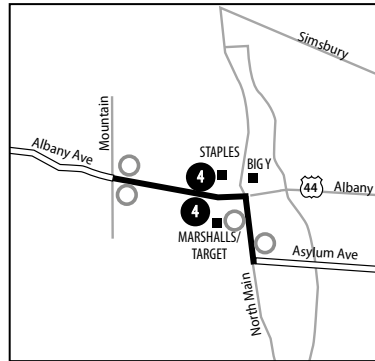

901 AVON - CANTON EXPRESS

926 WINSTED EXPRESS

927 TORRINGTON EXPRESS

Torrington Fare Zone		Winsted		Barkhamsted		New Hartford		Canton		Simsbury	
TORRINGTON	Litchfield St. at Torrington Library								CANTON		
12	Torrington Park & Ride - East Main St. & Christopher Rd. East Elm St. & Christopher Rd.	9	Park Place at Northwest CT Community College	8	Barkhamsted Park & Ride - New Hartford Rd.	7	New Hartford Park & Ride - Central St. & Church St. North	6	Canton Park & Ride - Albany Tpke. & Cherry Brook Rd		SIMSBURY
11											
10	Torrington Park & Ride - St. Paul's Church, Charles St.										

Continued on Page 2

TORRINGTON

WINSTED & BARKHAMSTED

CANTON

SIMSBURY & AVON

901 AVON -CANTON EXPRESS

926 WINSTED EXPRESS

927 TORRINGTON EXPRESS

Continued from
Page 1

AVON		Fare Zone				Fare Zone						Timepoints & Bus Stops									
AVON	West Main St. at Avon Marketplace West Main St. & Dale Rd.	West Main St. at Goodwill West Main St. at Walmart/Big Y	Avon Park & Ride - Walmart/Big Y Plaza	West Main St. & Simsbury Rd. West Main St. & Old Farms Rd.	East Main St. at Fairway Shops East Main St. at Avon Citgo	WEST HARTFORD	Albany Ave. & Mountain Rd.	Albany Ave. at Staples	North Main St. & Haynes Rd North Main St. at Marshalls	HARTFORD	Asylum St. & Woodland St.	Asylum St. & Huntington St. Asylum St. & Sigourney St.	Asylum St. at The Hartford Asylum St. & Asylum Place	Asylum St. & Union Place Asylum St. at Bushnell Park	Pearl St. & Ann Uccello St. Pearl St. & Trumbull St.	Central Row at Old State House Central Row at Travelers	5	4	3	2	1

SIMSBURY & AVON

WEST HARTFORD

HARTFORD