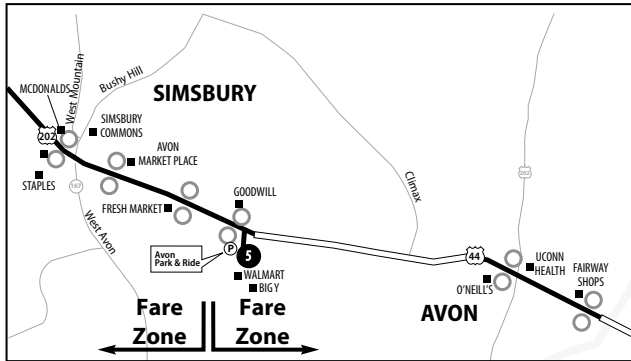

901 AVON -CANTON EXPRESS

926 WINSTED EXPRESS

927 TORRINGTON EXPRESS

Continued from
Page 1

AVON		Fare Zone				Fare Zone						Timepoints & Bus Stops									
AVON	West Main St. at Avon Marketplace | West Main St. & Dale Rd.	West Main St. at Goodwill | West Main St. at Walmart/Big Y	Avon Park & Ride - Walmart/Big Y Plaza	West Main St. & Simsbury Rd. | West Main St. & Old Farms Rd.	East Main St. at Fairway Shops | East Main St. at Avon Citgo	WEST HARTFORD	Albany Ave. & Mountain Rd.	Albany Ave. at Staples	North Main St. & Haynes Rd | North Main St. at Marshalls	HARTFORD	Asylum St. & Woodland St.	Asylum St. & Huntington St. | Asylum St. & Sigourney St.	Asylum St. at The Hartford | Asylum St. & Asylum Place	Asylum St. & Union Place | Asylum St. at Bushnell Park	Pearl St. & Ann Uccello St. | Pearl St. & Trumbull St.	Central Row at Old State House | Central Row at Travelers	5	4	3	2	1

SIMSBURY & AVON