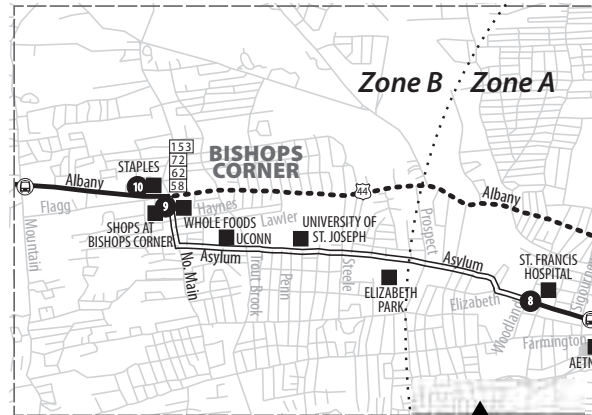

901 AVON—CANTON EXPRESS

Bus Schedule Effective December 4, 2016

Routes:

- **901** Avon-Canton Express
- **901A** Avon Express

ZONES TRAVELED	ONE-WAY FARE
Within Zone A Only	Zone 2 Express ($3.20)
Within Zone B Only	Zone 2 Express ($3.20)
Within Zone C Only	Zone 2 Express ($3.20)
Between Zones A & B	Zone 2 Express ($3.20)
Between Zones B & C	Zone 2 Express ($3.20)
Between Zones A & C	Zone 3 Express ($4.10)

See Avon & Canton Inset