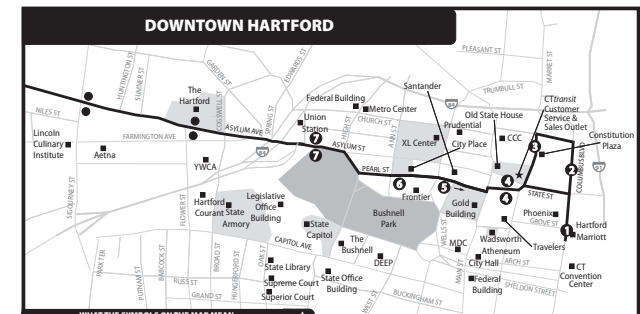

901 AVON—CANTON EXPRESS

Bus Schedule Effective December 4, 2016

Routes:

- **901** Avon-Canton Express
- **901A** Avon Express

ZONES TRAVELED	ONE-WAY FARE
Within Zone A Only	Zone 2 Express ($3.20)
Within Zone B Only	Zone 2 Express ($3.20)
Within Zone C Only	Zone 2 Express ($3.20)
Between Zones A & B	Zone 2 Express ($3.20)
Between Zones B & C	Zone 2 Express ($3.20)
Between Zones A & C	Zone 3 Express ($4.10)

NOTE: Express Route #901-915 31-Day Passes are only accepted on Express Route #917-950 buses **after** they have been stamped with an expiration date by a CTtransit farebox.

10-Ride tickets for Express Routes #901-915 **cannot** be used on Express Route #917-950 buses.

CTtransit Express Route #901-915 buses honor Route #917-950 10-Ride tickets and monthly passes at all times.