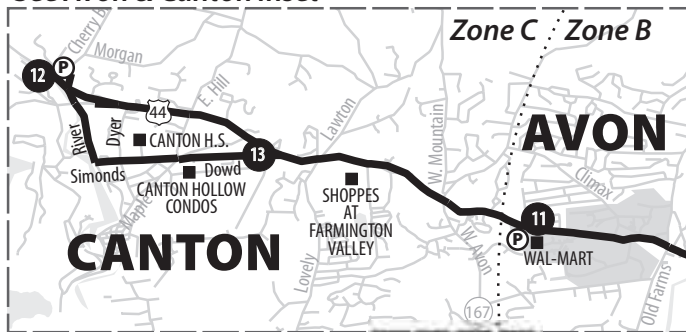

901 AVON—CANTON EXPRESS

Bus Schedule Effective December 4, 2016

Routes:

- **901** Avon-Canton Express
- **901A** Avon Express

ZONES TRAVELED	ONE-WAY FARE
Within Zone A Only	Zone 2 Express ($3.20)
Within Zone B Only	Zone 2 Express ($3.20)
Within Zone C Only	Zone 2 Express ($3.20)
Between Zones A & B	Zone 2 Express ($3.20)
Between Zones B & C	Zone 2 Express ($3.20)
Between Zones A & C	Zone 3 Express ($4.10)

See Avon & Canton Inset