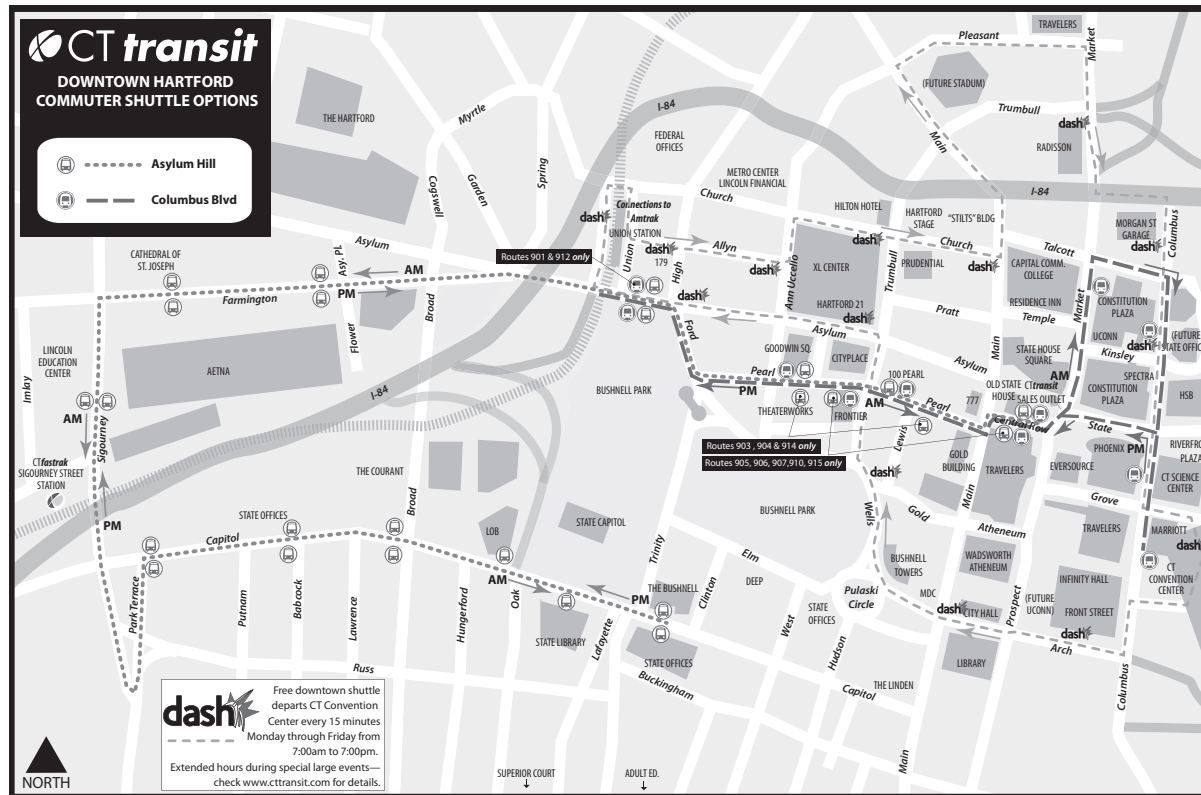

Options for CTtransit Express Commuters: Free Shuttles Available Downtown to Make it Easier to Get More Places!

The **Asylum Hill Free Commuter Shuttle** is a service linking Central Row and Pearl St. with Union Station, Asylum Hill and Capitol Ave. Many trips on Routes 903, 904, 905, 906, 907, 910, 914 & 915 offer through-service on the Asylum Hill Shuttle. Connections with **all trips on all express bus routes** are available at Central Row or Pearl St.; connections with inter-city buses and trains are available at Union Station.

- Buses depart Central Row North (Old State House) on weekday mornings beginning at 6:35AM then approximately every 3 to 5 minutes until 9:00AM. Customers can also board the Asylum Hill Shuttle at Pearl & Trumbull (100 Pearl St.), Pearl & Ann (Goodwin Square) or at Asylum & Union.
- On weekday afternoons, buses start from Capitol & Trinity at The Bushnell at 12:02, 2:02 & 3:09PM, then approximately every 4 to 6 minutes until 5:04PM, with two final trips at 5:24 & 6:12PM. Buses depart Aetna on Sigourney Street approximately 7 to 10 minutes after leaving The Bushnell. Travel time to Pearl St. is approximately 18 minutes from The Bushnell and approximately 11 minutes from Aetna, but may vary due to traffic. Ride any trip on Express Routes 903, 904, 905, 906, 907, 910, 914 or 915 direct to your final destination or change buses quickly and easily at Pearl St. Please note that Routes 903, 904 & 914 stop at the west end of Pearl St. near Ann St. (TheaterWorks) and Routes 905, 906, 907, 910 & 915 stop at the east end of Pearl St. near Trumbull Street (Frontier Communications).

The **Columbus Boulevard Free Commuter Shuttle** is a new service linking Pearl St. and Central Row with Market St. & Columbus Blvd. Most trips on Routes 901, 902, 909 & 912 offer through-service on the Columbus Blvd. Shuttle. Connections with **all trips on all express bus routes** are available at Central Row or Pearl St.; connections with inter-city buses and trains are available at Union Station.

- Buses depart Central Row South (Travelers) on weekday mornings beginning at 6:50AM then approximately every 5 minutes from 7:10 to 8:55AM. Customers can also board the Columbus Blvd. Shuttle on Asylum St. at Bushnell Park or at Pearl & Trumbull Sts. (Frontier Communications).
- On weekday afternoons, buses start from Columbus Blvd. at the CT Convention Center at 12:09, 12:14, 2:14 & 3:18PM, then approximately every 5 to 10 minutes until 5:38PM, with a final trip at 6:24PM. Travel time from the CT Convention Center to Central Row is about 3 to 5 minutes, depending on traffic. Ride any trip on Express Routes 901, 902, 909 or 912 direct to your final destination or change buses quickly and easily at Central Row or Pearl St. Please note that Routes 902 & 909 are unable to serve the bus stop at Asylum & Union in the afternoon.