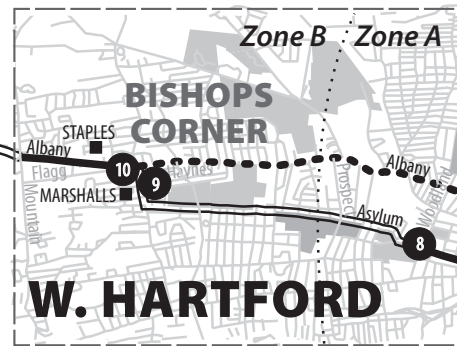

See W. Hartford & Hartford Inset

NOTE: Express Route #901-915 31-Day Passes are only accepted on Express Route #917-950 buses **after** they have been stamped with an expiration date by a CTtransit farebox.

10-Ride tickets for Express Routes #901-915 **cannot** be used on Express Route #917-950 buses.

CTtransit Express Route #901-915 buses honor Route #917-950 10-Ride tickets and monthly passes at all times.