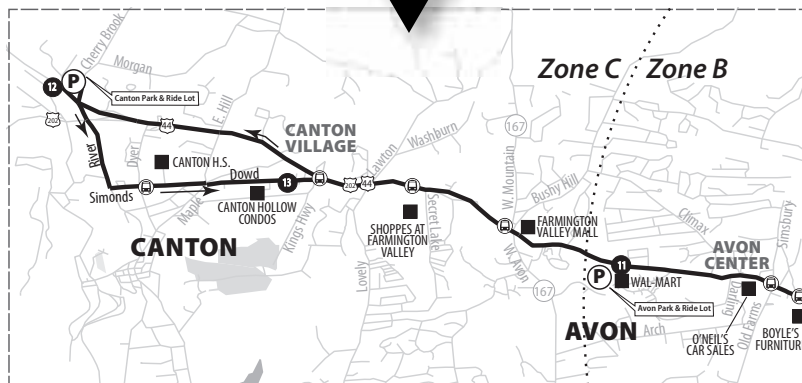

901 AVON—CANTON EXPRESS

Bus Schedule Effective December 4, 2016

Routes:

- **901** Avon-Canton Express
- **901A** Avon Express

ZONES TRAVELED	ONE-WAY FARE
Within Zone A Only	Zone 2 Express ($3.20)
Within Zone B Only	Zone 2 Express ($3.20)
Within Zone C Only	Zone 2 Express ($3.20)
Between Zones A & B	Zone 2 Express ($3.20)
Between Zones B & C	Zone 2 Express ($3.20)
Between Zones A & C	Zone 3 Express ($4.10)

NOTE: Express Route #901-915 31-Day Passes are only accepted on Express Route #917-950 buses **after** they have been stamped with an expiration date by a CTtransit farebox.

10-Ride tickets for Express Routes #901-915 **cannot** be used on Express Route #917-950 buses.

CTtransit Express Route #901-915 buses honor Route #917-950 10-Ride tickets and monthly passes at all times.